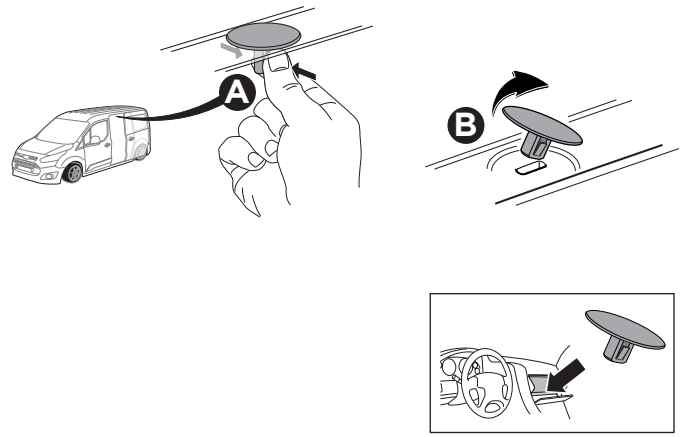

2 MERCEDES
VOLKSWAGEN

FORD

3

4

1

2

**MERCEDES
VOLKSWAGEN**

FORD