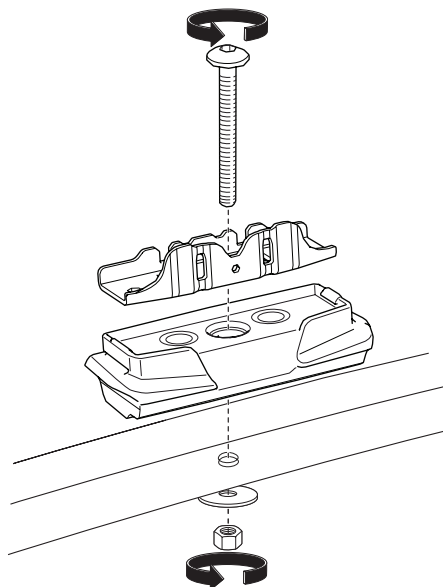

2 MERCEDES
VOLKSWAGEN

FORD

3

4

1

2

**MERCEDES
VOLKSWAGEN**

FORD