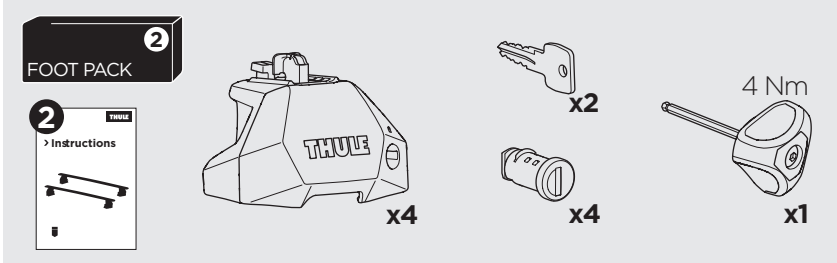

1

Kit 187029

FORD Transit Connect, 4-dr Van, 14-
 MERCEDES Sprinter, 4-dr Van, 06-
 VOLKSWAGEN Crafter, 4-dr Van, 06-16
 VOLKSWAGEN Crafter, 4-dr Van, 17-

ISO 11154-E

This kit is only for vehicles with fixpoint mounting.