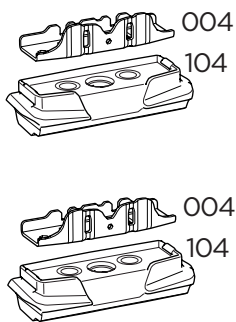

1

Kit 187029

FORD Transit Connect, 4-dr Van, 14-
 MERCEDES Sprinter, 4-dr Van, 06-
 VOLKSWAGEN Crafter, 4-dr Van, 06-16
 VOLKSWAGEN Crafter, 4-dr Van, 17-

ISO 11154-E

This kit is only for vehicles with fixpoint mounting.