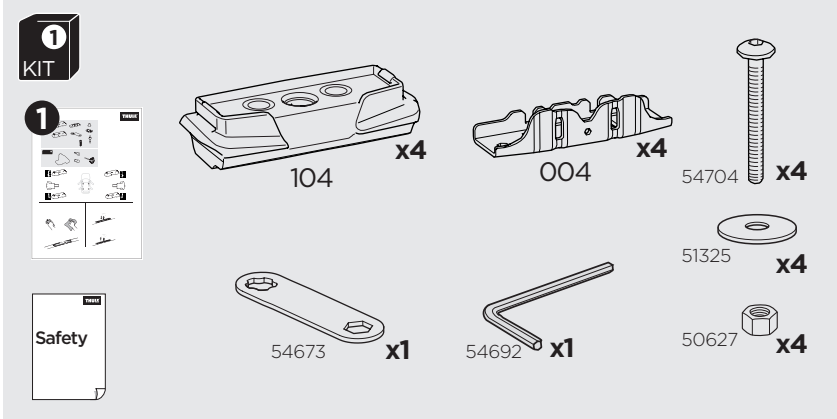

1

Kit 187029

FORD Transit Connect, 4-dr Van, 14-
 MERCEDES Sprinter, 4-dr Van, 06-
 VOLKSWAGEN Crafter, 4-dr Van, 06-16
 VOLKSWAGEN Crafter, 4-dr Van, 17-

ISO 11154-E

This kit is only for vehicles with fixpoint mounting.