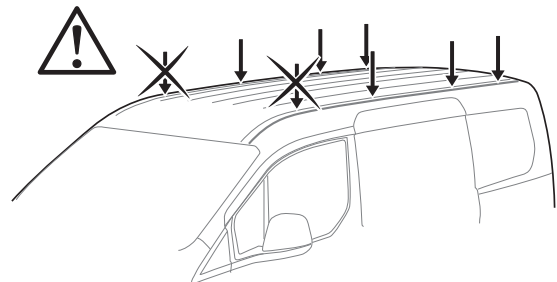

1

Kit 187029

FORD Transit Connect, 4-dr Van, 14-
MERCEDES Sprinter, 4-dr Van, 06-
VOLKSWAGEN Crafter, 4-dr Van, 06-16
VOLKSWAGEN Crafter, 4-dr Van, 17-

ISO 11154-E

This kit is only for vehicles with fixpoint mounting.

1

MERCEDES
VOLKSWAGEN

FORD