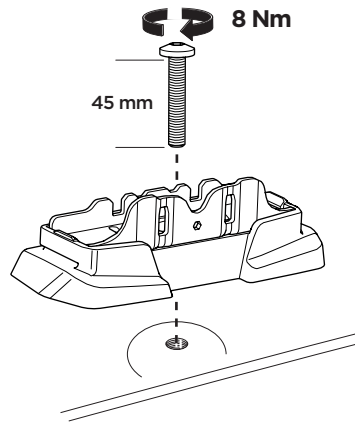

RENAULT Kangoo Maxi, 5-dr Van, 10-

ISO 11154-E

This kit is only for vehicles with fixpoint mounting.

1

2

3

4

5