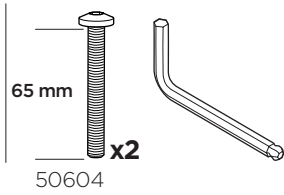

RENAULT Kangoo Maxi, 5-dr Van, 10-

ISO 11154-E

This kit is only for vehicles with fixpoint mounting.

1

2

3

4

5