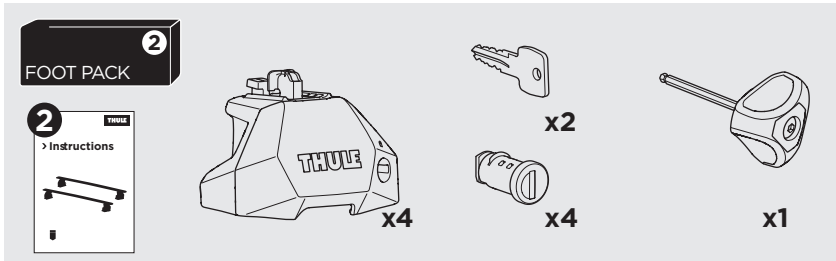

RENAULT Kangoo Maxi, 5-dr Van, 10-

ISO 11154-E

This kit is only for vehicles with fixpoint mounting.

1

2

3

4

5