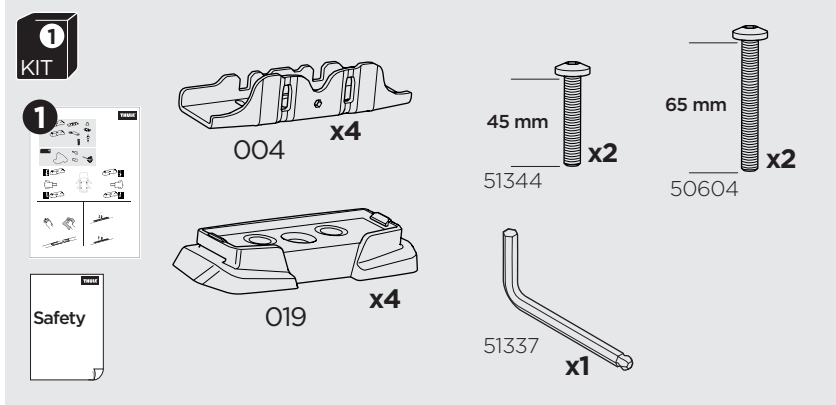

1

Kit 187022

DACIA Dokker, 4-dr Van, 12-
 FORD Tourneo Connect, 5-dr Bus, 03-13
 FORD Transit Connect, 4-dr Van, 03-13
 MERCEDES Citan, 4-dr Van, 12-
 NISSAN Kubistar, 5-dr Van, 97-09
 RENAULT Kangoo, 5-dr Van, 97-07, 08-

RENAULT Kangoo Maxi, 5-dr Van, 10-

ISO 11154-E

This kit is only for vehicles with fixpoint mounting.

1

2

3

4

5