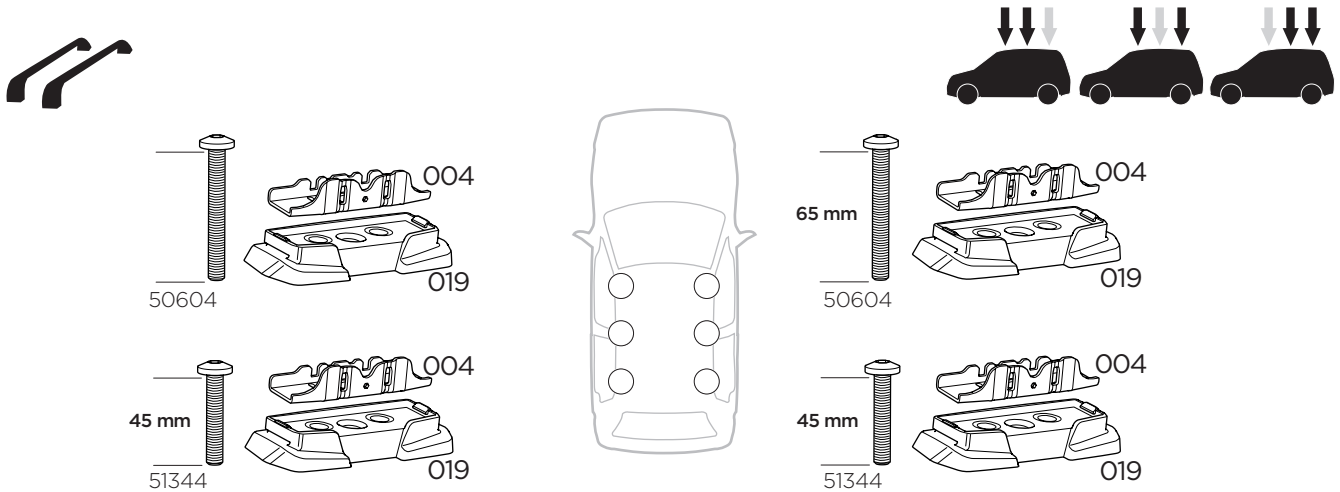

1

Kit 187022

DACIA Dokker, 4-dr Van, 12-
 FORD Tourneo Connect, 5-dr Bus, 03-13
 FORD Transit Connect, 4-dr Van, 03-13
 MERCEDES Citan, 4-dr Van, 12-
 NISSAN Kubistar, 5-dr Van, 97-09
 RENAULT Kangoo, 5-dr Van, 97-07, 08-

RENAULT Kangoo Maxi, 5-dr Van, 10-

ISO 11154-E

This kit is only for vehicles with fixpoint mounting.

1

2

3

4

5