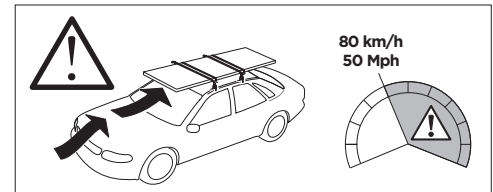

RENAULT Kangoo Maxi, 5-dr Van, 10-

ISO 11154-E

This kit is only for vehicles with fixpoint mounting.

1

2

3

4

5