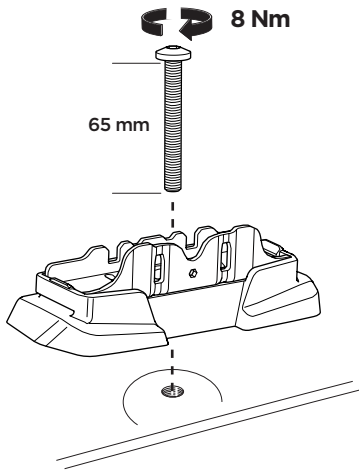

RENAULT Kangoo Maxi, 5-dr Van, 10-

ISO 11154-E

This kit is only for vehicles with fixpoint mounting.

1

2

3

4

5