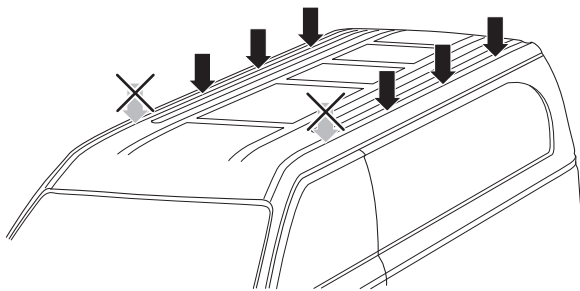

## Kit 187019

MERCEDES Vito, 4-dr VAN, 04-14, 15-

ISO 11154-E

This kit is only for vehicles with fixpoint mounting.

1

2

3

4