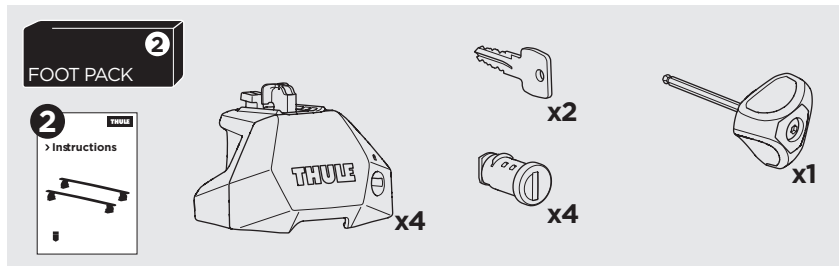

## Kit 187019

MERCEDES Vito, 4-dr VAN, 04-14, 15-

ISO 11154-E

This kit is only for vehicles with fixpoint mounting.

1

2

3

4