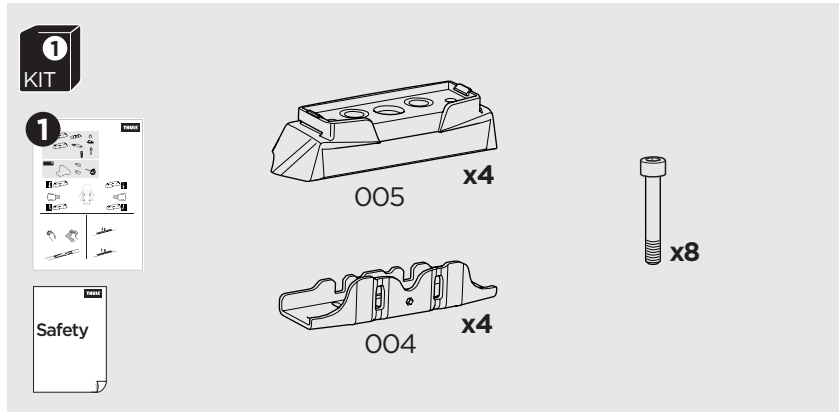

## Kit 187019

MERCEDES Vito, 4-dr VAN, 04-14, 15-

ISO 11154-E

This kit is only for vehicles with fixpoint mounting.

1

2

3

4