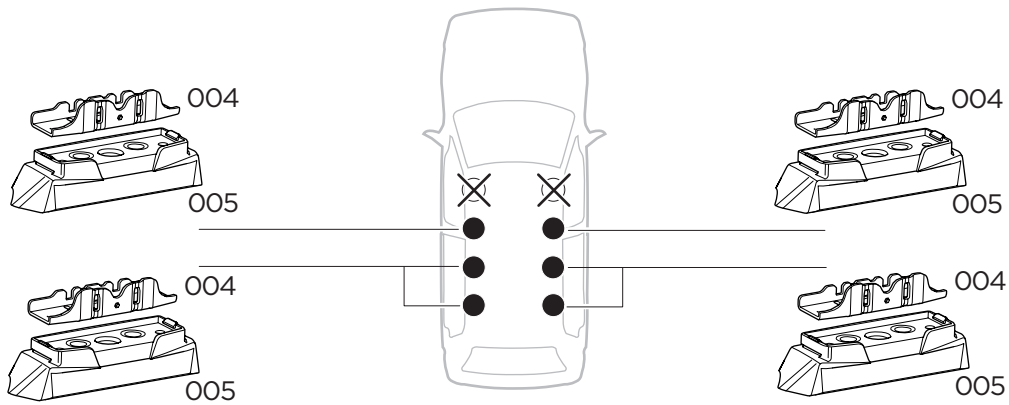

## Kit 187019

MERCEDES Vito, 4-dr VAN, 04-14, 15-

ISO 11154-E

This kit is only for vehicles with fixpoint mounting.

1

2

3

4