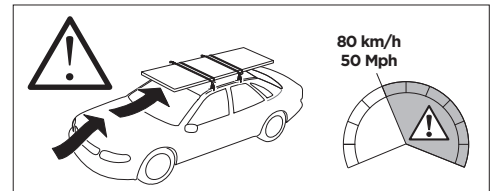

## Kit 187019

MERCEDES Vito, 4-dr VAN, 04-14, 15-

ISO 11154-E

This kit is only for vehicles with fixpoint mounting.

1

2

3

4