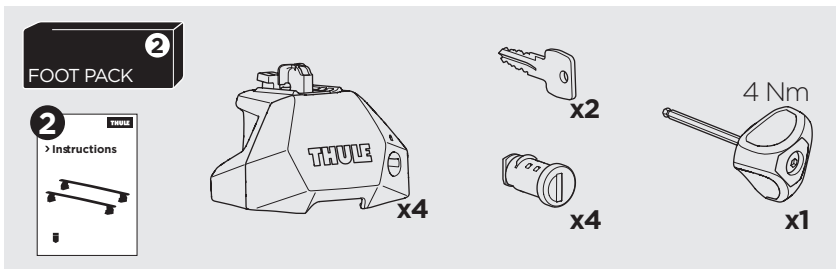

1

Kit 187009

VW California T5 & T6, 4-dr Bus, 03-15 / 15-
VW Transporter T5 & T6, 4-dr Van, 03-15 / 15-
VW Caravelle T5 & T6, 4-dr Bus, 03-15 / 15-
VW Shuttle T5 & T6, 4-dr Bus, 03-15 / 15-

ISO 11154-E

This kit is only for vehicles with fixpoint mounting.