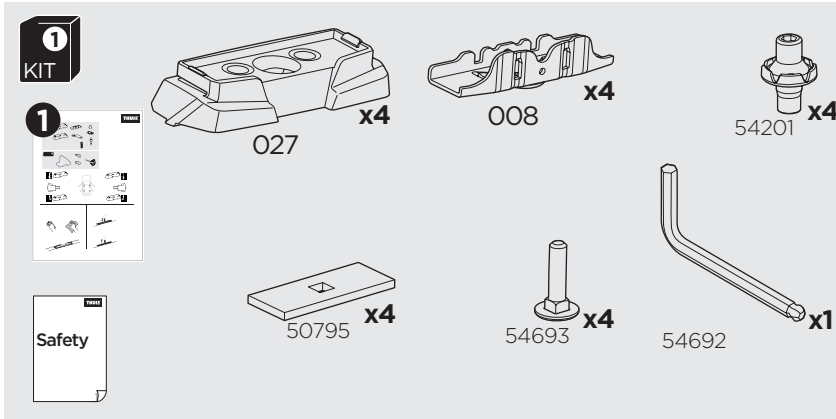

1

Kit 187009

VW California T5 & T6, 4-dr Bus, 03-15 / 15-
VW Transporter T5 & T6, 4-dr Van, 03-15 / 15-
VW Caravelle T5 & T6, 4-dr Bus, 03-15 / 15-
VW Shuttle T5 & T6, 4-dr Bus, 03-15 / 15-

ISO 11154-E

This kit is only for vehicles with fixpoint mounting.