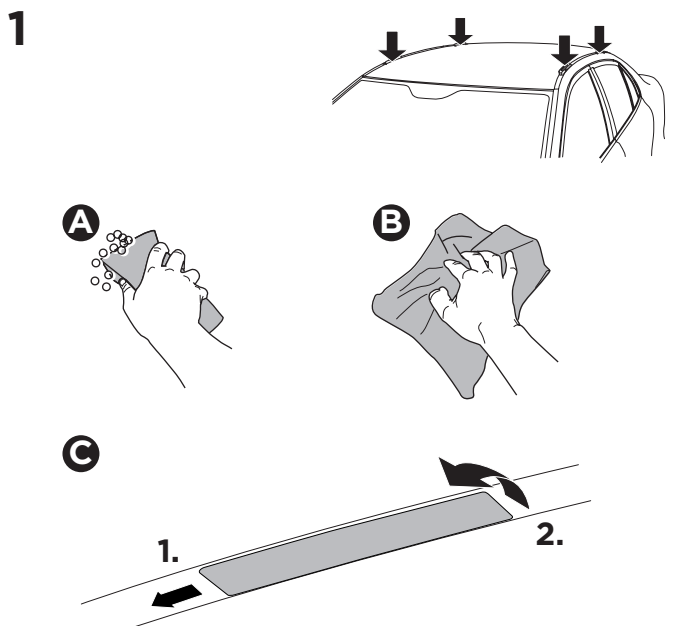

1

Kit 187006

MAZDA CX-5, 5-dr SUV, 12-17
 MAZDA CX-9, 5-dr SUV, 07-

ISO 11154-E

This kit is only for vehicles with fixpoint mounting.

3

4

5