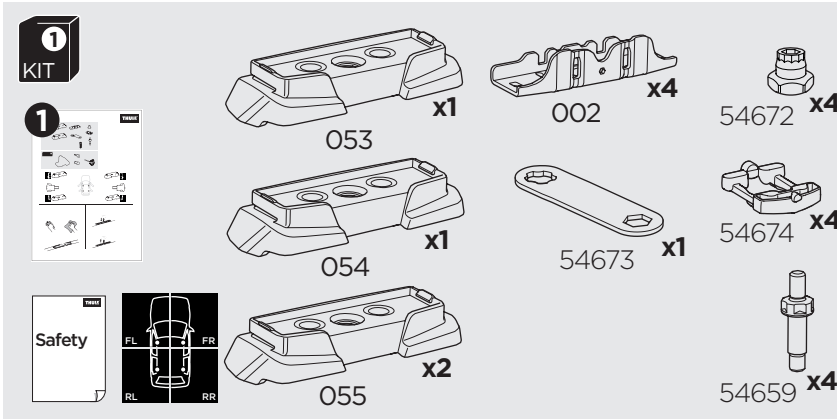

1

Kit 187006

MAZDA CX-5, 5-dr SUV, 12-17
 MAZDA CX-9, 5-dr SUV, 07-

ISO 11154-E

This kit is only for vehicles with fixpoint mounting.

3

4

5