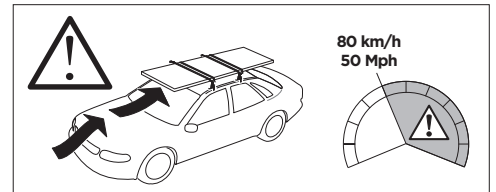

1

Kit 187006

MAZDA CX-5, 5-dr SUV, 12-17
 MAZDA CX-9, 5-dr SUV, 07-

ISO 11154-E

This kit is only for vehicles with fixpoint mounting.

3

4

5