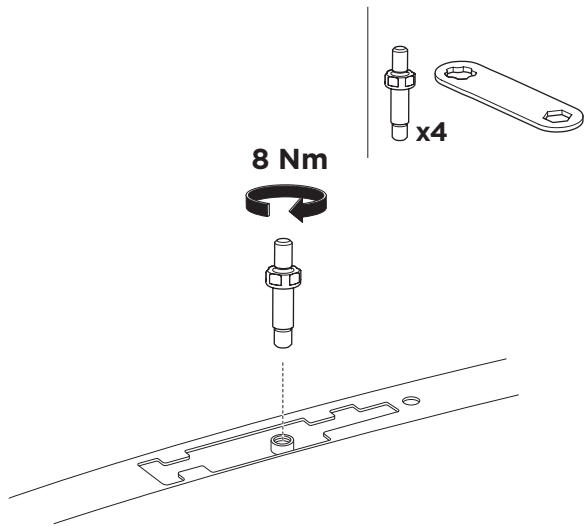

1

Kit 187006

MAZDA CX-5, 5-dr SUV, 12-17
 MAZDA CX-9, 5-dr SUV, 07-

ISO 11154-E

This kit is only for vehicles with fixpoint mounting.

3

4

5