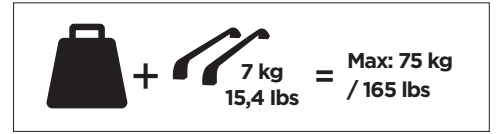

1

Kit 187006

MAZDA CX-5, 5-dr SUV, 12-17
 MAZDA CX-9, 5-dr SUV, 07-

ISO 11154-E

This kit is only for vehicles with fixpoint mounting.

3

4

5