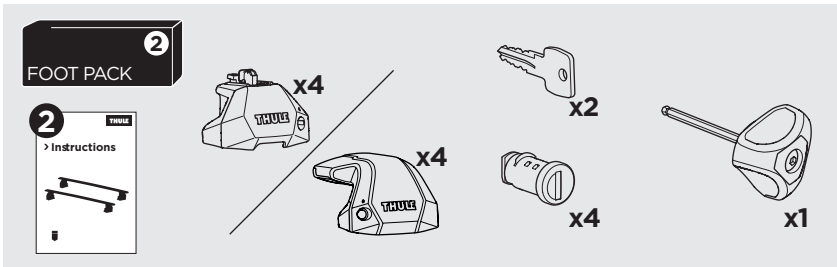

1

Kit 187006

MAZDA CX-5, 5-dr SUV, 12-17
 MAZDA CX-9, 5-dr SUV, 07-

ISO 11154-E

This kit is only for vehicles with fixpoint mounting.

3

4

5