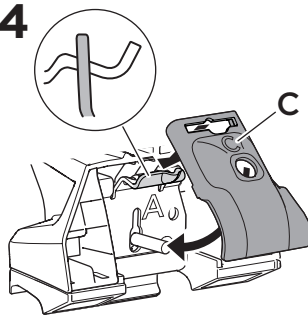

1

Kit 186106

FIAT Tipo, 5-dr Estate, 16-

ISO 11154-E

This kit is only for vehicles with flush railing.

1

Evo

Edge

2

3

4

5

2