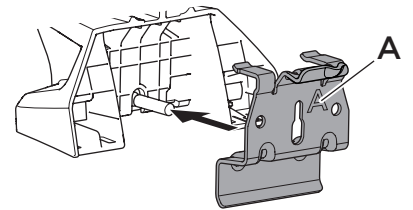

## Kit 186106

FIAT Tipo, 5-dr Estate, 16-

ISO 11154-E

This kit is only for vehicles with flush railing.

1

Evo

Edge

2