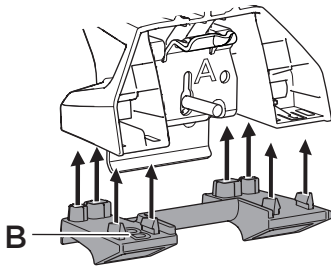

1

Kit 186106

FIAT Tipo, 5-dr Estate, 16-

ISO 11154-E

This kit is only for vehicles with flush railing.

1

Evo

Edge

2

3

4

5

2