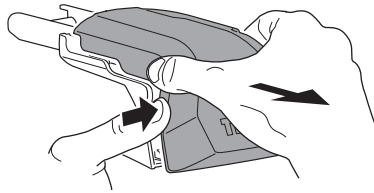

## Kit 186106

FIAT Tipo, 5-dr Estate, 16-

ISO 11154-E

This kit is only for vehicles with flush railing.

1

Evo

Edge

2