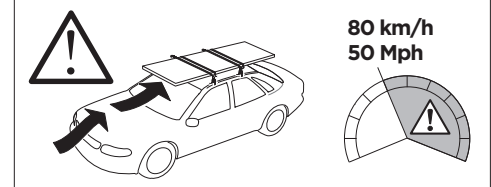

## Kit 186106

FIAT Tipo, 5-dr Estate, 16-

ISO 11154-E

This kit is only for vehicles with flush railing.

1

Evo

Edge

2