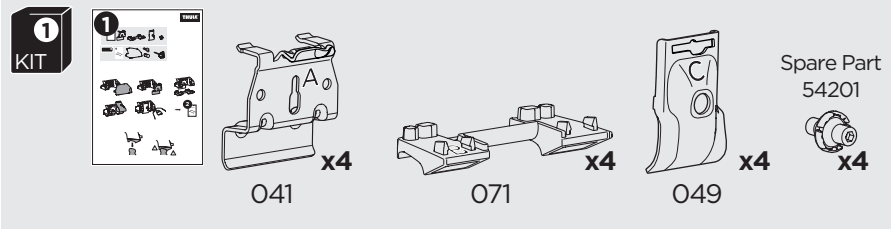

## Kit 186106

FIAT Tipo, 5-dr Estate, 16-

ISO 11154-E

This kit is only for vehicles with flush railing.

1

Evo

Edge

2