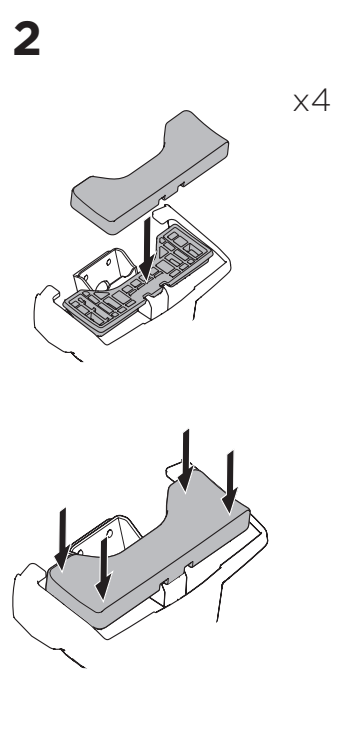

1

Kit 145270

AUDI A3 Sportback, 5-dr Hatchback, 20-

ISO 11154-E

5560250001

Bring your life
thule.com

THULE WingBar Evo	THULE WingBar Edge	THULE WingBar	THULE SquareBar Evo	Evo X (scale)	Edge X (scale)
AUDI A3 Sportback, 5-dr Hatchback, 20-				40	Q
THULE ProBar Evo	THULE SlideBar Evo			X (mm/inch)	
AUDI A3 Sportback, 5-dr Hatchback, 20-				1051 mm / 41 3/8"	

THULE WingBar Evo	THULE WingBar Edge	THULE WingBar	THULE SquareBar Evo	Evo Y (scale)	Edge Y (scale)
AUDI A3 Sportback, 5-dr Hatchback, 20-				30,5	R
THULE ProBar Evo	THULE SlideBar Evo			Y (mm/inch)	
AUDI A3 Sportback, 5-dr Hatchback, 20-				956 mm / 37 5/8"	

	W (mm/inch)	Z (mm/inch)
AUDI A3 Sportback, 5-dr Hatchback, 20-	715 mm / 28 1/8"	255 mm / 10"