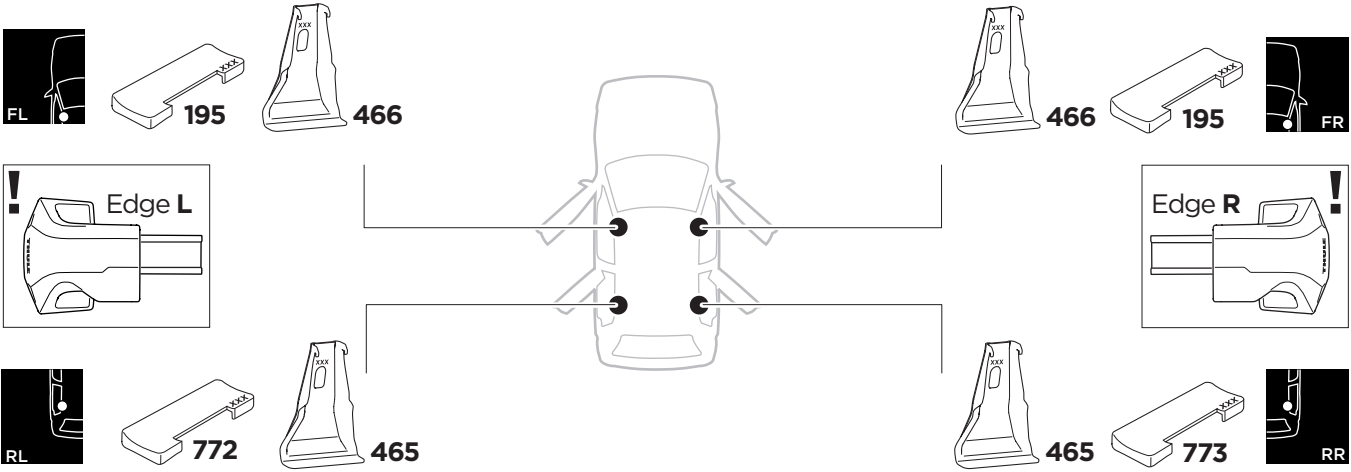

1

Kit 145270

AUDI A3 Sportback, 5-dr Hatchback, 20-

ISO 11154-E

5560250001

Bring your life
thule.com

THULE WingBar Evo	THULE WingBar Edge	THULE WingBar	THULE SquareBar Evo	Evo X (scale)	Edge X (scale)
AUDI A3 Sportback, 5-dr Hatchback, 20-				40	Q
THULE ProBar Evo	THULE SlideBar Evo			X (mm/inch)	
AUDI A3 Sportback, 5-dr Hatchback, 20-				1051 mm / 41 3/8"	

THULE WingBar Evo	THULE WingBar Edge	THULE WingBar	THULE SquareBar Evo	Evo Y (scale)	Edge Y (scale)
AUDI A3 Sportback, 5-dr Hatchback, 20-				30,5	R
THULE ProBar Evo	THULE SlideBar Evo			Y (mm/inch)	
AUDI A3 Sportback, 5-dr Hatchback, 20-				956 mm / 37 5/8"	

	W (mm/inch)	Z (mm/inch)
AUDI A3 Sportback, 5-dr Hatchback, 20-	715 mm / 28 1/8"	255 mm / 10"