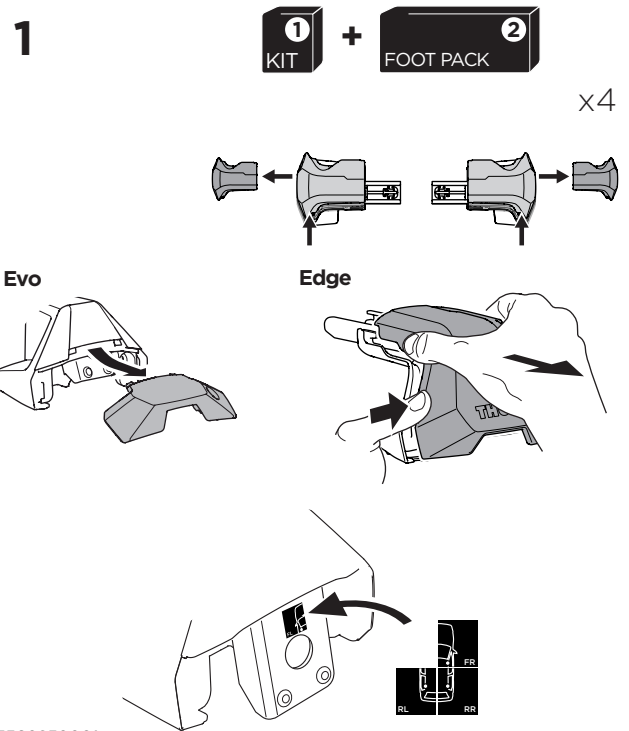

1

Kit 145270

AUDI A3 Sportback, 5-dr Hatchback, 20-

ISO 11154-E

5560250001

Bring your life
thule.com

THULE WingBar Evo	THULE WingBar Edge	THULE WingBar	THULE SquareBar Evo	Evo X (scale)	Edge X (scale)
AUDI A3 Sportback, 5-dr Hatchback, 20-				40	Q
THULE ProBar Evo	THULE SlideBar Evo			X (mm/inch)	
AUDI A3 Sportback, 5-dr Hatchback, 20-				1051 mm / 41 3/8"	

THULE WingBar Evo	THULE WingBar Edge	THULE WingBar	THULE SquareBar Evo	Evo Y (scale)	Edge Y (scale)
AUDI A3 Sportback, 5-dr Hatchback, 20-				30,5	R
THULE ProBar Evo	THULE SlideBar Evo			Y (mm/inch)	
AUDI A3 Sportback, 5-dr Hatchback, 20-				956 mm / 37 5/8"	

	W (mm/inch)	Z (mm/inch)
AUDI A3 Sportback, 5-dr Hatchback, 20-	715 mm / 28 1/8"	255 mm / 10"