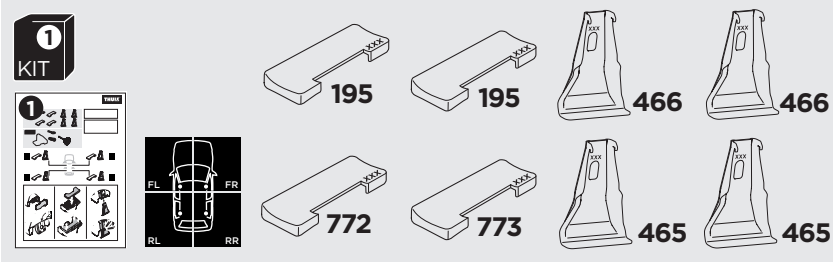

1

Kit 145270

AUDI A3 Sportback, 5-dr Hatchback, 20-

ISO 11154-E

5560250001

Bring your life
thule.com

THULE WingBar Evo	THULE WingBar Edge	THULE WingBar	THULE SquareBar Evo	Evo X (scale)	Edge X (scale)
AUDI A3 Sportback, 5-dr Hatchback, 20-				40	Q
THULE ProBar Evo	THULE SlideBar Evo			X (mm/inch)	
AUDI A3 Sportback, 5-dr Hatchback, 20-				1051 mm / 41 3/8"	

THULE WingBar Evo	THULE WingBar Edge	THULE WingBar	THULE SquareBar Evo	Evo Y (scale)	Edge Y (scale)
AUDI A3 Sportback, 5-dr Hatchback, 20-				30,5	R
THULE ProBar Evo	THULE SlideBar Evo			Y (mm/inch)	
AUDI A3 Sportback, 5-dr Hatchback, 20-				956 mm / 37 5/8"	

	W (mm/inch)	Z (mm/inch)
AUDI A3 Sportback, 5-dr Hatchback, 20-	715 mm / 28 1/8"	255 mm / 10"