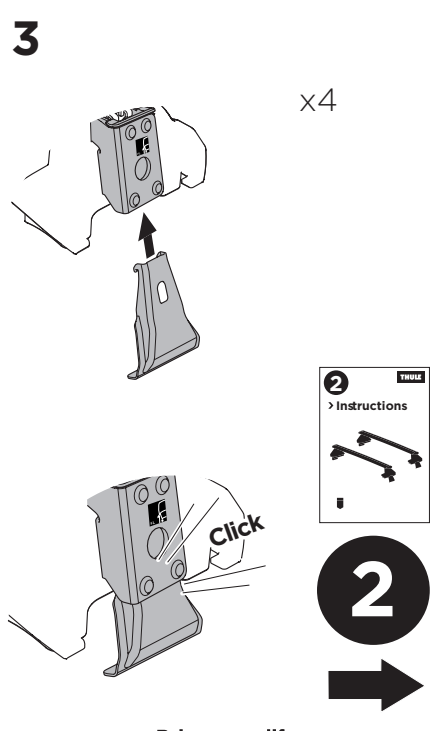

1

Kit 145270

AUDI A3 Sportback, 5-dr Hatchback, 20-

ISO 11154-E

5560250001

Bring your life
thule.com

THULE WingBar Evo	THULE WingBar Edge	THULE WingBar	THULE SquareBar Evo	Evo X (scale)	Edge X (scale)
AUDI A3 Sportback, 5-dr Hatchback, 20-				40	Q
THULE ProBar Evo	THULE SlideBar Evo			X (mm/inch)	
AUDI A3 Sportback, 5-dr Hatchback, 20-				1051 mm / 41 3/8"	

THULE WingBar Evo	THULE WingBar Edge	THULE WingBar	THULE SquareBar Evo	Evo Y (scale)	Edge Y (scale)
AUDI A3 Sportback, 5-dr Hatchback, 20-				30,5	R
THULE ProBar Evo	THULE SlideBar Evo			Y (mm/inch)	
AUDI A3 Sportback, 5-dr Hatchback, 20-				956 mm / 37 5/8"	

	W (mm/inch)	Z (mm/inch)
AUDI A3 Sportback, 5-dr Hatchback, 20-	715 mm / 28 1/8"	255 mm / 10"