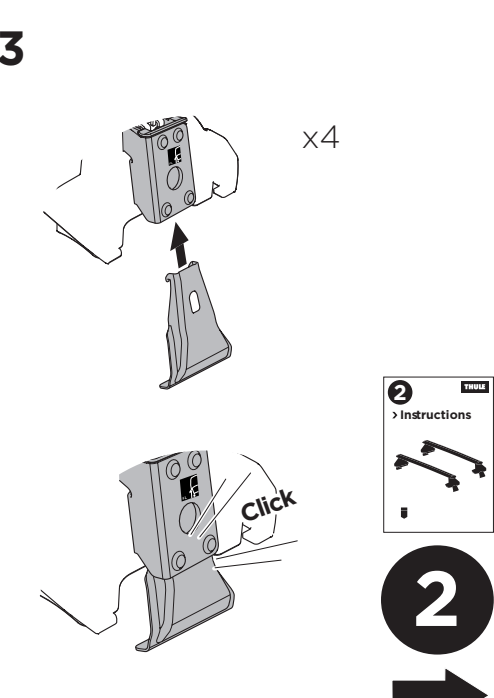

1

Kit 5179

CHEVROLET Colorado, 4-dr Crew Cab, 15-
GMC Canyon, 4-dr Crew Cab, 15-

ISO 11154-E

THULE WingBar Evo THULE WingBar Edge THULE WingBar THULE SquareBar	Evo X (scale)	Edge X (scale)
CHEVROLET Colorado, 4-dr Crew Cab, 15-	42	M
GMC Canyon, 4-dr Crew Cab, 15-	42	M

THULE ProBar THULE SlideBar	X (mm/inch)
CHEVROLET Colorado, 4-dr Crew Cab, 15-	1071 mm / 42 1/8"
GMC Canyon, 4-dr Crew Cab, 15-	1071 mm / 42 1/8"

THULE WingBar Evo THULE WingBar Edge THULE WingBar THULE SquareBar	Evo Y (scale)	Edge Y (scale)
CHEVROLET Colorado, 4-dr Crew Cab, 15-	41,5	N
GMC Canyon, 4-dr Crew Cab, 15-	41,5	N

THULE ProBar THULE SlideBar	Y (mm/inch)
CHEVROLET Colorado, 4-dr Crew Cab, 15-	1066 mm / 42"
GMC Canyon, 4-dr Crew Cab, 15-	1066 mm / 42"

	W (mm/inch)	Z (mm/inch)
CHEVROLET Colorado, 4-dr Crew Cab, 15-	700 mm / 27 1/2"	300 mm / 11 3/4"
GMC Canyon, 4-dr Crew Cab, 15-	700 mm / 27 1/2"	300 mm / 11 3/4"