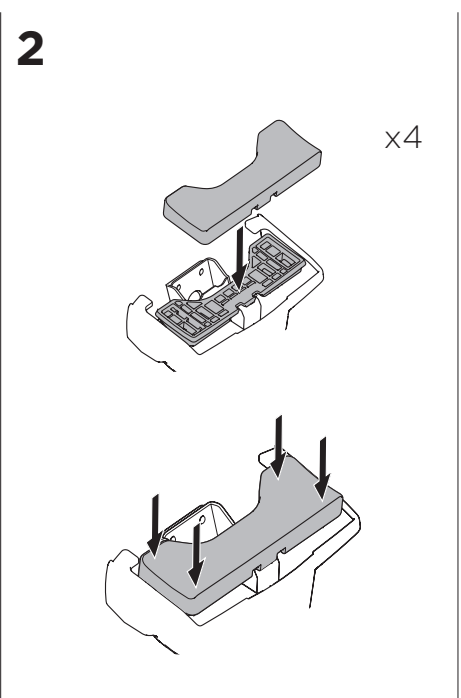

1

Kit 5179

CHEVROLET Colorado, 4-dr Crew Cab, 15-
GMC Canyon, 4-dr Crew Cab, 15-

ISO 11154-E

THULE WingBar Evo THULE WingBar Edge THULE WingBar THULE SquareBar	Evo X (scale)	Edge X (scale)
CHEVROLET Colorado, 4-dr Crew Cab, 15-	42	M
GMC Canyon, 4-dr Crew Cab, 15-	42	M

THULE ProBar THULE SlideBar	X (mm/inch)
CHEVROLET Colorado, 4-dr Crew Cab, 15-	1071 mm / 42 1/8"
GMC Canyon, 4-dr Crew Cab, 15-	1071 mm / 42 1/8"

THULE WingBar Evo THULE WingBar Edge THULE WingBar THULE SquareBar	Evo Y (scale)	Edge Y (scale)
CHEVROLET Colorado, 4-dr Crew Cab, 15-	41,5	N
GMC Canyon, 4-dr Crew Cab, 15-	41,5	N

THULE ProBar THULE SlideBar	Y (mm/inch)
CHEVROLET Colorado, 4-dr Crew Cab, 15-	1066 mm / 42"
GMC Canyon, 4-dr Crew Cab, 15-	1066 mm / 42"

	W (mm/inch)	Z (mm/inch)
CHEVROLET Colorado, 4-dr Crew Cab, 15-	700 mm / 27 1/2"	300 mm / 11 3/4"
GMC Canyon, 4-dr Crew Cab, 15-	700 mm / 27 1/2"	300 mm / 11 3/4"