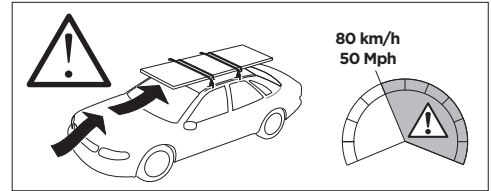

1

Kit 5179

CHEVROLET Colorado, 4-dr Crew Cab, 15-
GMC Canyon, 4-dr Crew Cab, 15-

ISO 11154-E

THULE WingBar Evo THULE WingBar Edge THULE WingBar THULE SquareBar	Evo X (scale)	Edge X (scale)
CHEVROLET Colorado, 4-dr Crew Cab, 15-	42	M
GMC Canyon, 4-dr Crew Cab, 15-	42	M

THULE ProBar THULE SlideBar	X (mm/inch)
CHEVROLET Colorado, 4-dr Crew Cab, 15-	1071 mm / 42 1/8"
GMC Canyon, 4-dr Crew Cab, 15-	1071 mm / 42 1/8"

THULE WingBar Evo THULE WingBar Edge THULE WingBar THULE SquareBar	Evo Y (scale)	Edge Y (scale)
CHEVROLET Colorado, 4-dr Crew Cab, 15-	41,5	N
GMC Canyon, 4-dr Crew Cab, 15-	41,5	N