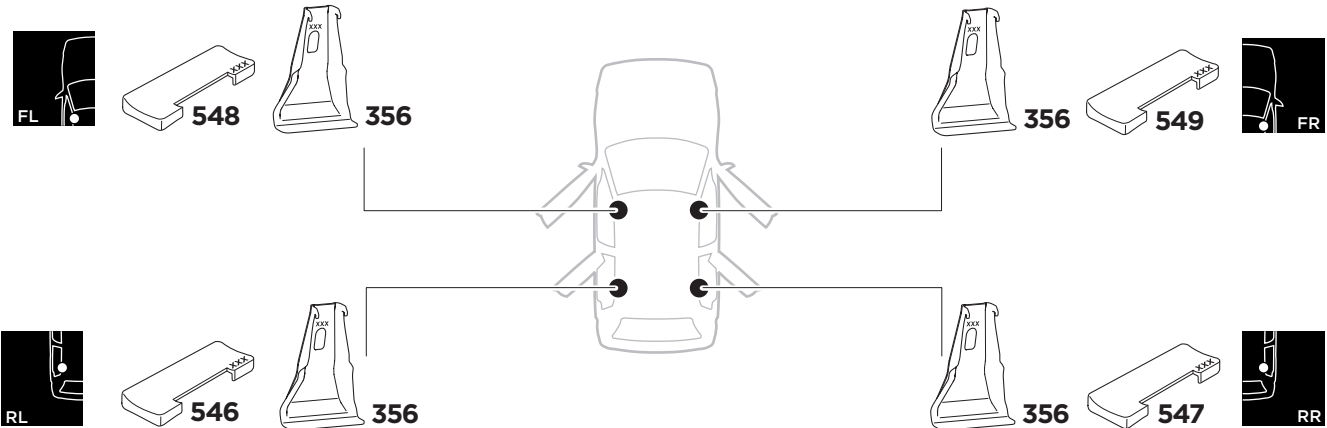

1

Kit 5179

CHEVROLET Colorado, 4-dr Crew Cab, 15-
GMC Canyon, 4-dr Crew Cab, 15-

ISO 11154-E

THULE WingBar Evo THULE WingBar Edge THULE WingBar THULE SquareBar	Evo X (scale)	Edge X (scale)
CHEVROLET Colorado, 4-dr Crew Cab, 15-	42	M
GMC Canyon, 4-dr Crew Cab, 15-	42	M

THULE ProBar THULE SlideBar	X (mm/inch)
CHEVROLET Colorado, 4-dr Crew Cab, 15-	1071 mm / 42 1/8"
GMC Canyon, 4-dr Crew Cab, 15-	1071 mm / 42 1/8"

THULE WingBar Evo THULE WingBar Edge THULE WingBar THULE SquareBar	Evo Y (scale)	Edge Y (scale)
CHEVROLET Colorado, 4-dr Crew Cab, 15-	41,5	N
GMC Canyon, 4-dr Crew Cab, 15-	41,5	N

THULE ProBar THULE SlideBar	Y (mm/inch)
CHEVROLET Colorado, 4-dr Crew Cab, 15-	1066 mm / 42"
GMC Canyon, 4-dr Crew Cab, 15-	1066 mm / 42"

	W (mm/inch)	Z (mm/inch)
CHEVROLET Colorado, 4-dr Crew Cab, 15-	700 mm / 27 1/2"	300 mm / 11 3/4"
GMC Canyon, 4-dr Crew Cab, 15-	700 mm / 27 1/2"	300 mm / 11 3/4"