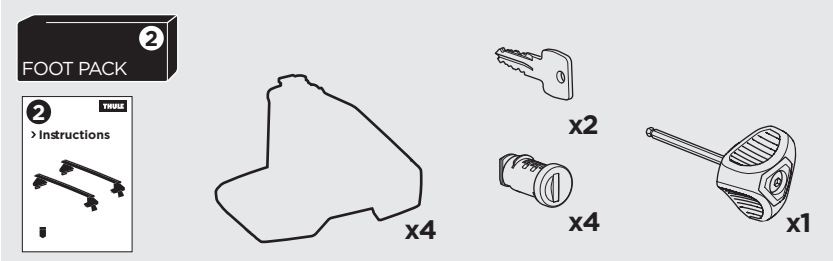

1

Kit 5179

CHEVROLET Colorado, 4-dr Crew Cab, 15-
GMC Canyon, 4-dr Crew Cab, 15-

ISO 11154-E

THULE WingBar Evo THULE WingBar Edge THULE WingBar THULE SquareBar	Evo X (scale)	Edge X (scale)
CHEVROLET Colorado, 4-dr Crew Cab, 15-	42	M
GMC Canyon, 4-dr Crew Cab, 15-	42	M

THULE ProBar THULE SlideBar	X (mm/inch)
CHEVROLET Colorado, 4-dr Crew Cab, 15-	1071 mm / 42 1/8"
GMC Canyon, 4-dr Crew Cab, 15-	1071 mm / 42 1/8"

THULE WingBar Evo THULE WingBar Edge THULE WingBar THULE SquareBar	Evo Y (scale)	Edge Y (scale)
CHEVROLET Colorado, 4-dr Crew Cab, 15-	41,5	N
GMC Canyon, 4-dr Crew Cab, 15-	41,5	N

THULE ProBar THULE SlideBar	Y (mm/inch)
CHEVROLET Colorado, 4-dr Crew Cab, 15-	1066 mm / 42"
GMC Canyon, 4-dr Crew Cab, 15-	1066 mm / 42"

	W (mm/inch)	Z (mm/inch)
CHEVROLET Colorado, 4-dr Crew Cab, 15-	700 mm / 27 1/2"	300 mm / 11 3/4"
GMC Canyon, 4-dr Crew Cab, 15-	700 mm / 27 1/2"	300 mm / 11 3/4"