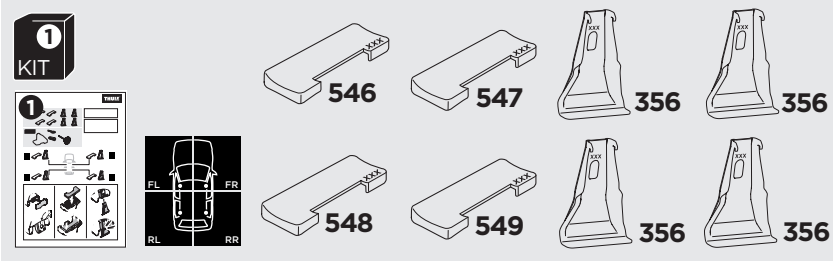

1

Kit 5179

CHEVROLET Colorado, 4-dr Crew Cab, 15-
GMC Canyon, 4-dr Crew Cab, 15-

ISO 11154-E

THULE WingBar Evo THULE WingBar Edge THULE WingBar THULE SquareBar	Evo X (scale)	Edge X (scale)
CHEVROLET Colorado, 4-dr Crew Cab, 15-	42	M
GMC Canyon, 4-dr Crew Cab, 15-	42	M

THULE ProBar THULE SlideBar	X (mm/inch)
CHEVROLET Colorado, 4-dr Crew Cab, 15-	1071 mm / 42 1/8"
GMC Canyon, 4-dr Crew Cab, 15-	1071 mm / 42 1/8"

THULE WingBar Evo THULE WingBar Edge THULE WingBar THULE SquareBar	Evo Y (scale)	Edge Y (scale)
CHEVROLET Colorado, 4-dr Crew Cab, 15-	41,5	N
GMC Canyon, 4-dr Crew Cab, 15-	41,5	N

THULE ProBar THULE SlideBar	Y (mm/inch)
CHEVROLET Colorado, 4-dr Crew Cab, 15-	1066 mm / 42"
GMC Canyon, 4-dr Crew Cab, 15-	1066 mm / 42"

	W (mm/inch)	Z (mm/inch)
CHEVROLET Colorado, 4-dr Crew Cab, 15-	700 mm / 27 1/2"	300 mm / 11 3/4"
GMC Canyon, 4-dr Crew Cab, 15-	700 mm / 27 1/2"	300 mm / 11 3/4"