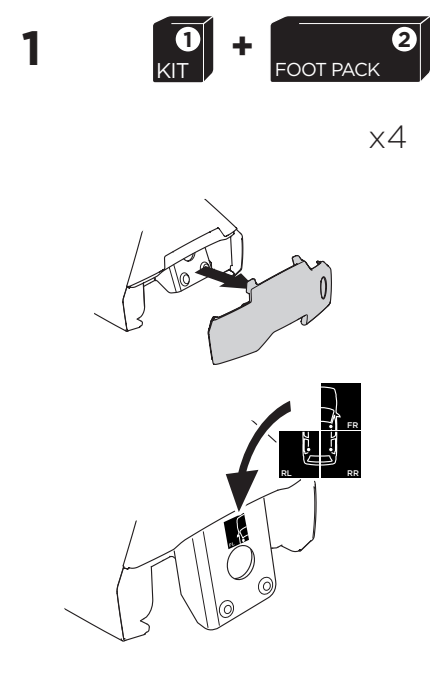

1

Kit 5179

CHEVROLET Colorado, 4-dr Crew Cab, 15-
GMC Canyon, 4-dr Crew Cab, 15-

ISO 11154-E

THULE WingBar Evo THULE WingBar Edge THULE WingBar THULE SquareBar	Evo X (scale)	Edge X (scale)
CHEVROLET Colorado, 4-dr Crew Cab, 15-	42	M
GMC Canyon, 4-dr Crew Cab, 15-	42	M

THULE ProBar THULE SlideBar	X (mm/inch)
CHEVROLET Colorado, 4-dr Crew Cab, 15-	1071 mm / 42 1/8"
GMC Canyon, 4-dr Crew Cab, 15-	1071 mm / 42 1/8"

THULE WingBar Evo THULE WingBar Edge THULE WingBar THULE SquareBar	Evo Y (scale)	Edge Y (scale)
CHEVROLET Colorado, 4-dr Crew Cab, 15-	41,5	N
GMC Canyon, 4-dr Crew Cab, 15-	41,5	N

THULE ProBar THULE SlideBar	Y (mm/inch)
CHEVROLET Colorado, 4-dr Crew Cab, 15-	1066 mm / 42"
GMC Canyon, 4-dr Crew Cab, 15-	1066 mm / 42"

	W (mm/inch)	Z (mm/inch)
CHEVROLET Colorado, 4-dr Crew Cab, 15-	700 mm / 27 1/2"	300 mm / 11 3/4"
GMC Canyon, 4-dr Crew Cab, 15-	700 mm / 27 1/2"	300 mm / 11 3/4"