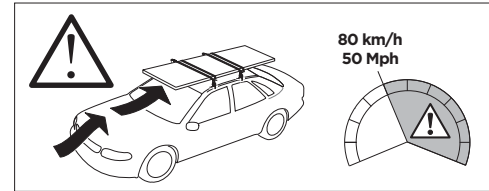

1

Kit 5111

VOLKSWAGEN T-Roc, 5-dr SUV, 18-

ISO 11154-E