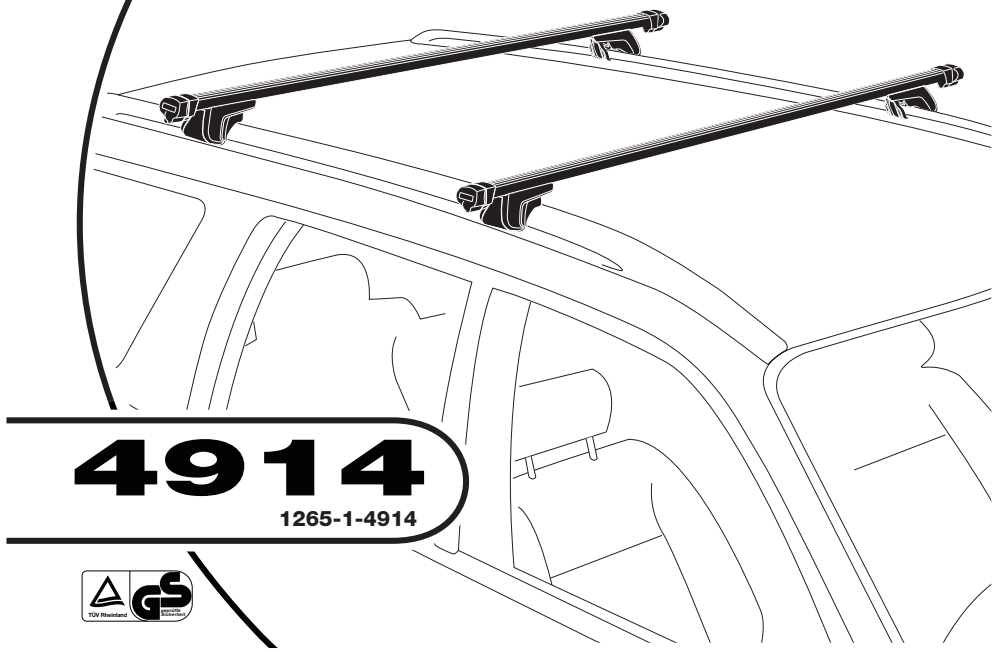

RAPID INTRACKER

4914
1265-1-4914

Follow me...

450*3DF2/501-7000