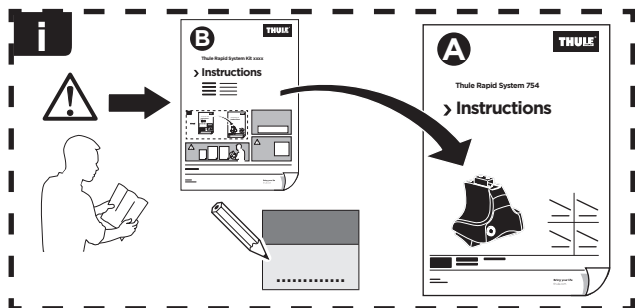

Thule Rapid System Kit 1796

> Instructions

FORD S-Max, 5-dr MPV, 15-

ISO 11154-E

141796
C.20150931
519-1796-01

Bring your life
thule.com

440 x1

441 x1

323 x2

1357 x2

1358 x2

x1

x1

1

	X (scale)	X (mm)	X (inch)
FORD S-Max, 5-dr MPV, 15-	53.5	1186	46 ⁵ / ₇

	Y (scale)	Y (mm)	Y (inch)
FORD S-Max, 5-dr MPV, 15-	50.5	1186	45 ¹ / ₂

2

FORD S-Max, 5-dr MPV, 15-

3

	W (mm)	Z (mm)	W (inch)	Z (inch)
FORD S-Max, 5-dr MPV, 15-	305	775	12	30 1/2