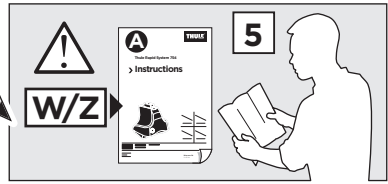

3

	W (mm)	Z (mm)	W (inch)	Z (inch)
FORD S-Max, 5-dr MPV, 15-	305	775	12	30 1/2