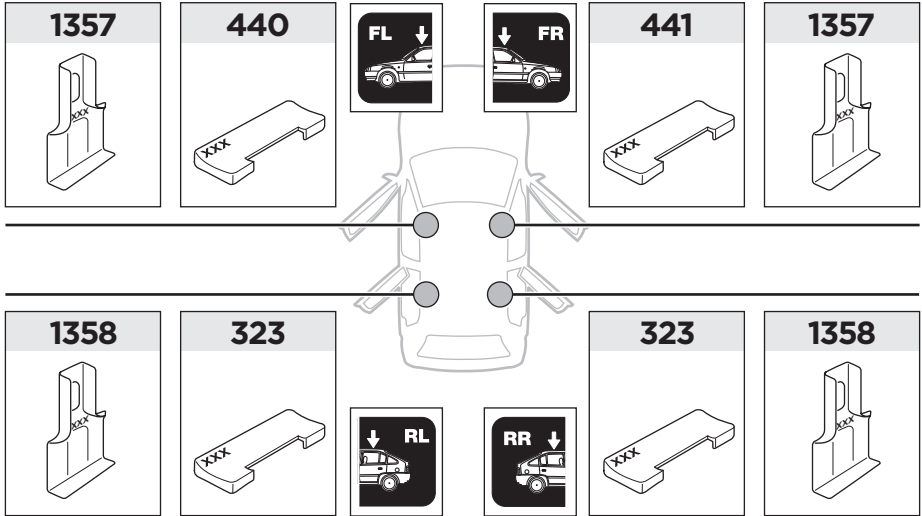

323 x2

1357 x2

1358 x2

x1

x1

1

	X (scale)	X (mm)	X (inch)
FORD S-Max, 5-dr MPV, 15-	53.5	1186	46 ⁵ / ₇

	Y (scale)	Y (mm)	Y (inch)
FORD S-Max, 5-dr MPV, 15-	50.5	1186	45 ¹ / ₂

2

FORD S-Max, 5-dr MPV, 15-

3

	W (mm)	Z (mm)	W (inch)	Z (inch)
FORD S-Max, 5-dr MPV, 15-	305	775	12	30 1/2