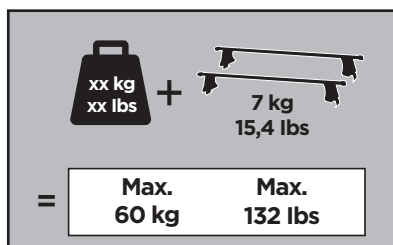

Thule Rapid System Kit 1796

> Instructions

FORD S-Max, 5-dr MPV, 15-

ISO 11154-E

141796
C.20150931
519-1796-01

Bring your life
thule.com

440 x1

441 x1

323 x2

1357 x2

1358 x2

x1

x1

1

	X (scale)	X (mm)	X (inch)
FORD S-Max, 5-dr MPV, 15-	53.5	1186	46 ⁵ / ₇

	Y (scale)	Y (mm)	Y (inch)
FORD S-Max, 5-dr MPV, 15-	50.5	1186	45 ¹ / ₂

2

FORD S-Max, 5-dr MPV, 15-

3

	W (mm)	Z (mm)	W (inch)	Z (inch)
FORD S-Max, 5-dr MPV, 15-	305	775	12	30 1/2