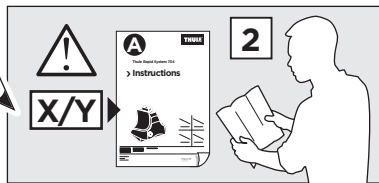

Thule Rapid System Kit 1762

> Instructions

PORSCHE Macan, 5-dr SUV, 14-

ISO 11154-E

141762
C.20140826
519-1762-01

Bring your life
thule.com

x1

x1

1

	X (scale)	X (mm)	X (inch)
PORSCHE Macan, 5-dr SUV, 14-	45	1101	43 ³ / ₈

	Y (scale)	Y (mm)	Y (inch)
PORSCHE Macan, 5-dr SUV, 14-	39,5	1046	41 ¹ / ₈

2

PORSCHE Macan, 5-dr SUV, 14-

3

	W (mm)	Z (mm)	W (inch)	Z (inch)
PORSCHE Macan , 5-dr SUV, 14-	240	700	9 1/2	27 1/2