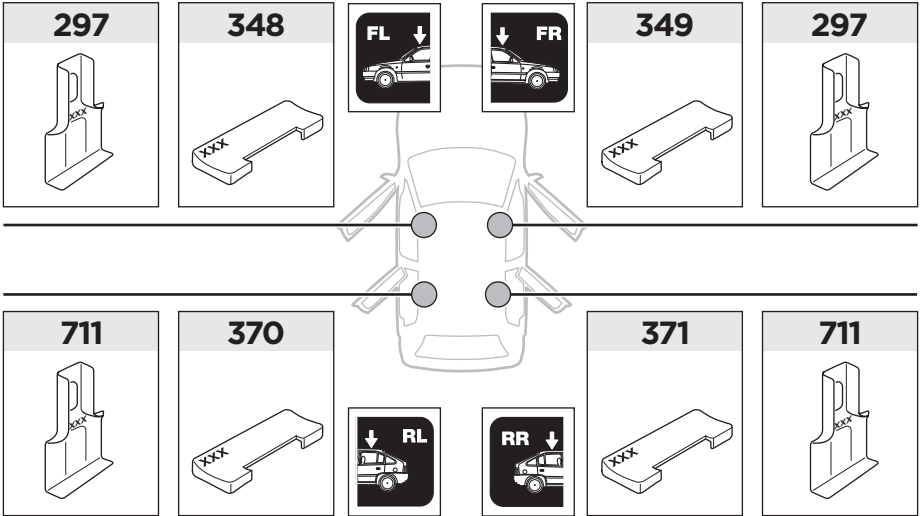

1

	X (scale)	X (mm)	X (inch)
PORSCHE Macan, 5-dr SUV, 14-	45	1101	43 ³ / ₈

	Y (scale)	Y (mm)	Y (inch)
PORSCHE Macan, 5-dr SUV, 14-	39,5	1046	41 ¹ / ₈

2

PORSCHE Macan, 5-dr SUV, 14-

3

	W (mm)	Z (mm)	W (inch)	Z (inch)
PORSCHE Macan , 5-dr SUV, 14-	240	700	9 1/2	27 1/2