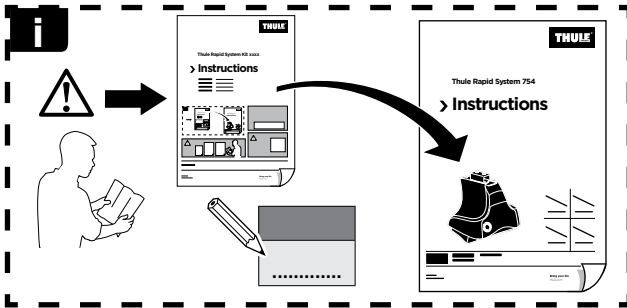

Thule Rapid System Kit 1569

> Instructions

CHEVROLET Cruze, 4-dr Sedan, 09-
CHEVROLET Cruze, 4-dr Sedan, *11-
CHEVROLET Cruze, 5-dr Hatchback, 11-
DAEWOO Lacetti Premiere, 4-dr Sedan, 09-
HOLDEN Cruze, 4-dr Sedan, 09-
 *North America