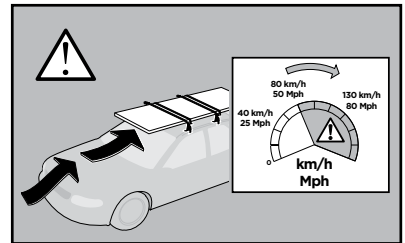

Thule Rapid System Kit 1526

> Instructions

BMW X6, 5-dr SUV, 08- / *09-

*North America

ISO 11154-E

141526

C.20120920
519-1526-02

Bring your life

thule.com