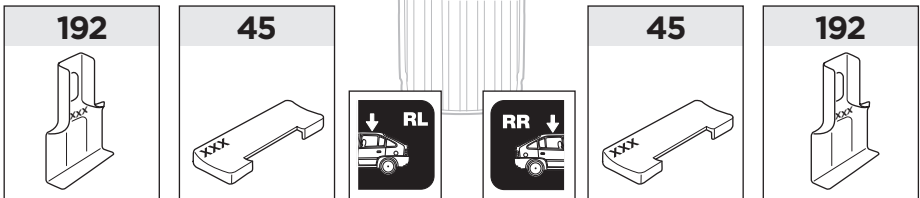

DODGE Ram 1500, 2-dr Single Cab, 09-

DODGE Ram 2500 / 3500, 2-dr Standard Cab, *09-