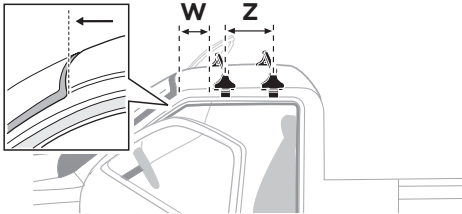

W (mm)	Z (mm)	W (inch)	Z (inch)
DODGE Ram 1500, 2-dr Single Cab, 09-	110	350	4 1/4	13 3/4
DODGE Ram 1500, 4-dr Crew Cab, 09-	110	800	4 1/4	31 1/2
DODGE Ram 1500, 4-dr Double Cab, 09-	110	800	4 1/4	31 1/2
DODGE Ram 2500 / 3500, 2-dr Standard Cab, *09-	110	350	4 1/4	13 3/4
DODGE Ram 2500 / 3500, 4-dr Crew Cab, *09-	110	800	4 1/4	31 1/2
DODGE Ram 2500 / 3500, 4-dr Mega Cab, *09-	110	800	4 1/4	31 1/2
DODGE Ram 2500 / 3500, 4-dr Quad Cab, *09-	110	800	4 1/4	31 1/2

DODGE Ram 1500, 2-dr Single Cab, 09-
DODGE Ram 2500 / 3500, 2-dr Standard Cab, *09-