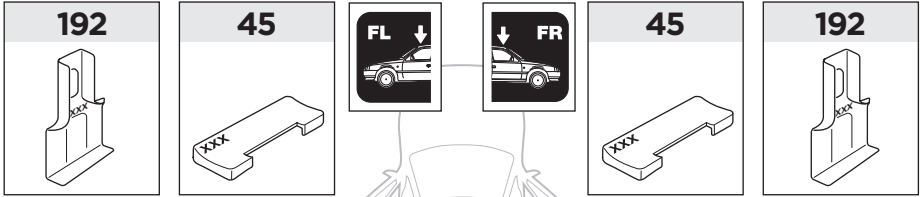

DODGE Ram 1500, 2-dr Single Cab, 09-

DODGE Ram 2500 / 3500, 2-dr Standard Cab, *09-