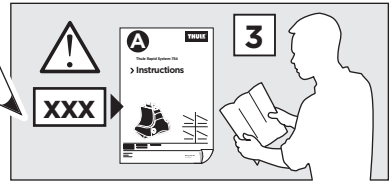

2

DODGE Ram 1500, 2-dr Single Cab, 09-

DODGE Ram 2500 / 3500, 2-dr Standard Cab, *09-

DODGE Ram 1500, 4-dr Crew Cab, 09-

DODGE Ram 1500, 4-dr Double Cab, 09-

DODGE Ram 2500 / 3500, 4-dr Crew Cab, *09-

DODGE Ram 2500 / 3500, 4-dr Mega Cab, *09-

DODGE Ram 2500 / 3500, 4-dr Quad Cab, *09-