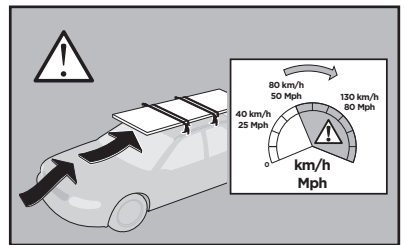

Thule Rapid System Kit 1520

Instructions

- DODGE Ram 1500, 2-dr Single Cab, 09-
- DODGE Ram 1500, 4-dr Crew Cab, 09-
- DODGE Ram 1500, 4-dr Double Cab, 09-
- DODGE Ram 2500 / 3500, 2-dr Standard Cab, *09-
- DODGE Ram 2500 / 3500, 4-dr Crew Cab, *09-
- DODGE Ram 2500 / 3500, 4-dr Mega Cab, *09-
- DODGE Ram 2500 / 3500, 4-dr Quad Cab, *09-

*North America