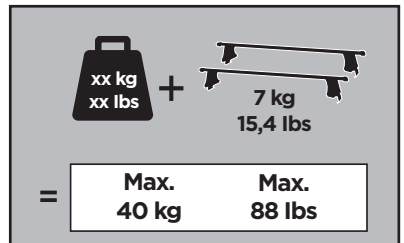

Thule Rapid System Kit 1520

Instructions

- DODGE Ram 1500, 2-dr Single Cab, 09-
- DODGE Ram 1500, 4-dr Crew Cab, 09-
- DODGE Ram 1500, 4-dr Double Cab, 09-
- DODGE Ram 2500 / 3500, 2-dr Standard Cab, *09-
- DODGE Ram 2500 / 3500, 4-dr Crew Cab, *09-
- DODGE Ram 2500 / 3500, 4-dr Mega Cab, *09-
- DODGE Ram 2500 / 3500, 4-dr Quad Cab, *09-

*North America

ISO 11154-E

141520
C.20130625
519-1520-02

Bring your life
thule.com

45 x4

192 x4

x1

x1