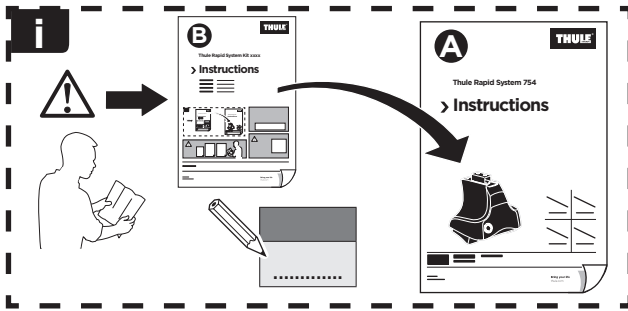

Thule Rapid System Kit 1520

Instructions

- DODGE Ram 1500, 2-dr Single Cab, 09-
- DODGE Ram 1500, 4-dr Crew Cab, 09-
- DODGE Ram 1500, 4-dr Double Cab, 09-
- DODGE Ram 2500 / 3500, 2-dr Standard Cab, *09-
- DODGE Ram 2500 / 3500, 4-dr Crew Cab, *09-
- DODGE Ram 2500 / 3500, 4-dr Mega Cab, *09-
- DODGE Ram 2500 / 3500, 4-dr Quad Cab, *09-

*North America

ISO 11154-E

141520
C.20130625
519-1520-02

Bring your life
thule.com

45 x4

192 x4

x1

x1