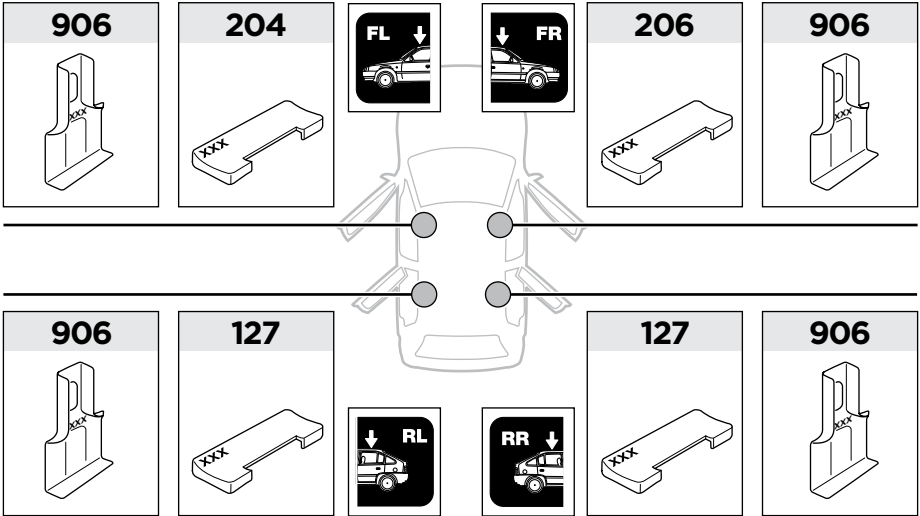

Thule Rapid System Kit 1451

> Instructions

FIAT Bravo, 5-dr Hatchback, 07-

ISO 11154-E

141451

C.20121010
519-1451-01

Bring your life
thule.com

1

	X (scale)	X (mm)	X (inch)
FIAT Bravo, 5-dr Hatchback, 07-	41	1061	41 ³ / ₄

	Y (scale)	Y (mm)	Y (inch)
FIAT Bravo, 5-dr Hatchback, 07-	37	1021	40 ¹ / ₄

2

FIAT Bravo, 5-dr Hatchback, 07-

3

	W (mm)	Z (mm)	W (inch)	Z (inch)
FIAT Bravo, 5-dr Hatchback, 07-	140	850	5 1/2	33 1/2