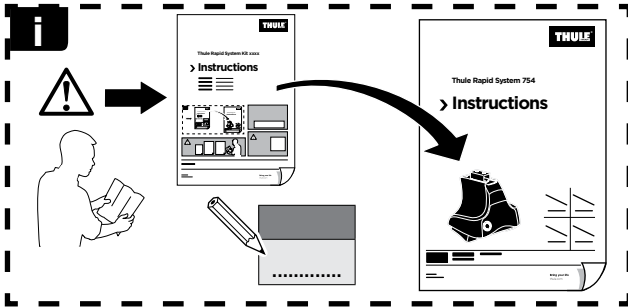

Thule Rapid System Kit 1451

> Instructions

FIAT Bravo, 5-dr Hatchback, 07-

ISO 11154-E

141451

C.20121010
519-1451-01

Bring your life
thule.com

1

	X (scale)	X (mm)	X (inch)
FIAT Bravo, 5-dr Hatchback, 07-	41	1061	41 ³ / ₄

	Y (scale)	Y (mm)	Y (inch)
FIAT Bravo, 5-dr Hatchback, 07-	37	1021	40 ¹ / ₄

2

FIAT Bravo, 5-dr Hatchback, 07-

3

	W (mm)	Z (mm)	W (inch)	Z (inch)
FIAT Bravo, 5-dr Hatchback, 07-	140	850	5 1/2	33 1/2