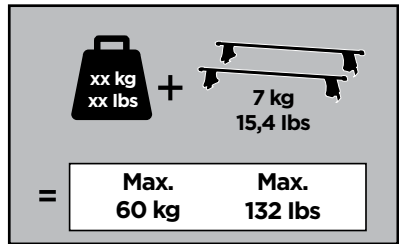

Thule Rapid System Kit 1451

> Instructions

FIAT Bravo, 5-dr Hatchback, 07-

ISO 11154-E

141451

C.20121010
519-1451-01

Bring your life
thule.com