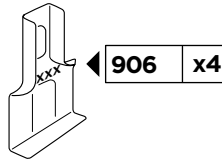

Thule Rapid System Kit 1451

> Instructions

FIAT Bravo, 5-dr Hatchback, 07-

ISO 11154-E

141451

C.20121010
519-1451-01

Bring your life
thule.com

1

	X (scale)	X (mm)	X (inch)
FIAT Bravo, 5-dr Hatchback, 07-	41	1061	41 ³ / ₄

	Y (scale)	Y (mm)	Y (inch)
FIAT Bravo, 5-dr Hatchback, 07-	37	1021	40 ¹ / ₄

2

FIAT Bravo, 5-dr Hatchback, 07-

3

	W (mm)	Z (mm)	W (inch)	Z (inch)
FIAT Bravo, 5-dr Hatchback, 07-	140	850	5 1/2	33 1/2