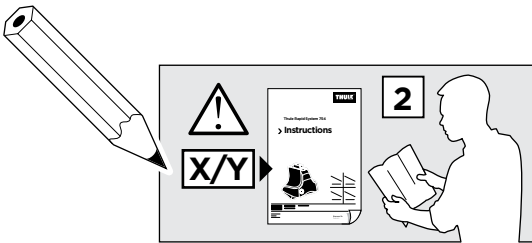

Thule Rapid System Kit 1451

> Instructions

FIAT Bravo, 5-dr Hatchback, 07-

ISO 11154-E

141451

C.20121010
519-1451-01

Bring your life
thule.com

1

	X (scale)	X (mm)	X (inch)
FIAT Bravo, 5-dr Hatchback, 07-	41	1061	41 ³ / ₄

	Y (scale)	Y (mm)	Y (inch)
FIAT Bravo, 5-dr Hatchback, 07-	37	1021	40 ¹ / ₄

2

FIAT Bravo, 5-dr Hatchback, 07-

3

	W (mm)	Z (mm)	W (inch)	Z (inch)
FIAT Bravo, 5-dr Hatchback, 07-	140	850	5 1/2	33 1/2