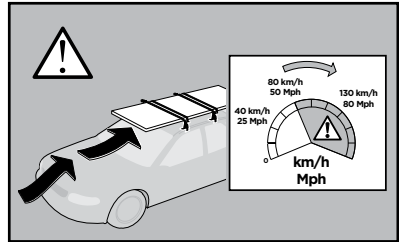

Thule Rapid System Kit 1451

> Instructions

FIAT Bravo, 5-dr Hatchback, 07-

ISO 11154-E

141451

C.20121010
519-1451-01

Bring your life
thule.com