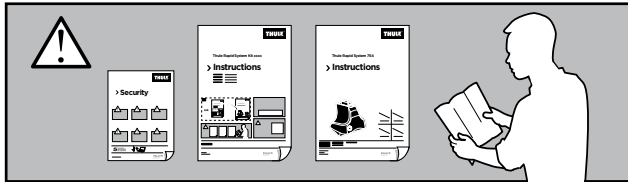

Thule Rapid System Kit 1451

> Instructions

FIAT Bravo, 5-dr Hatchback, 07-

ISO 11154-E

141451

C.20121010
519-1451-01

Bring your life
thule.com

1