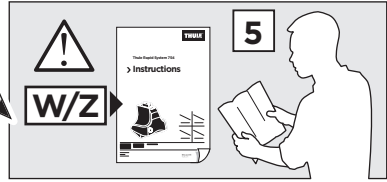

3

	W (mm)	Z (mm)	W (inch)	Z (inch)
LEXUS IS (MK II), 4-dr Sedan, 05-	270	620	10 ⁵/₈	24 ³/₈
LEXUS IS, 4-dr Sedan, *06-	270	620	10 ⁵/₈	24 ³/₈