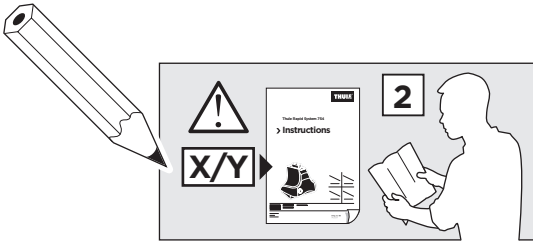

x1

206 x2

853 x2

x1

1

	X (scale)	X (mm)	X (inch)
LEXUS IS (MK II), 4-dr Sedan, 05-	31	961	37 ⁷ / ₈
LEXUS IS, 4-dr Sedan, *06-	31	961	37 ⁷ / ₈

	Y (scale)	Y (mm)	Y (inch)
LEXUS IS (MK II), 4-dr Sedan, 05-	28,5	936	36 ⁷ / ₈
LEXUS IS, 4-dr Sedan, *06-	28,5	936	36 ⁷ / ₈