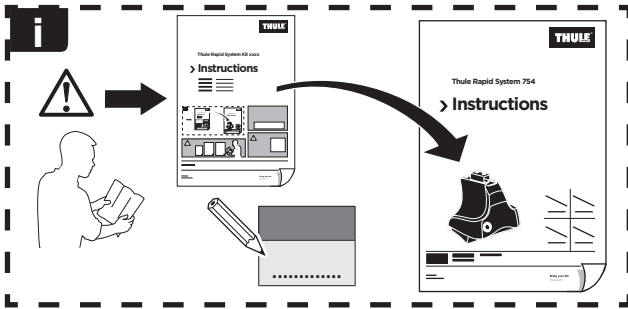

Thule Rapid System Kit 1426

> Instructions

LEXUS IS (MK II), 4-dr Sedan, 05-

LEXUS IS, 4-dr Sedan, *06-

*North America

ISO 11154-E

204 x2

210 x2

x1

206 x2

853 x2

x1

1

	X (scale)	X (mm)	X (inch)
LEXUS IS (MK II), 4-dr Sedan, 05-	31	961	37 ⁷ / ₈
LEXUS IS, 4-dr Sedan, *06-	31	961	37 ⁷ / ₈

	Y (scale)	Y (mm)	Y (inch)
LEXUS IS (MK II), 4-dr Sedan, 05-	28,5	936	36 ⁷ / ₈
LEXUS IS, 4-dr Sedan, *06-	28,5	936	36 ⁷ / ₈