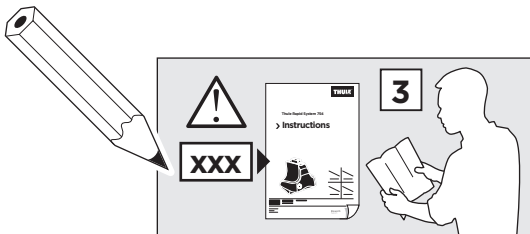

2

LEXUS IS (MK II), 4-dr Sedan, 05-

LEXUS IS, 4-dr Sedan, *06-