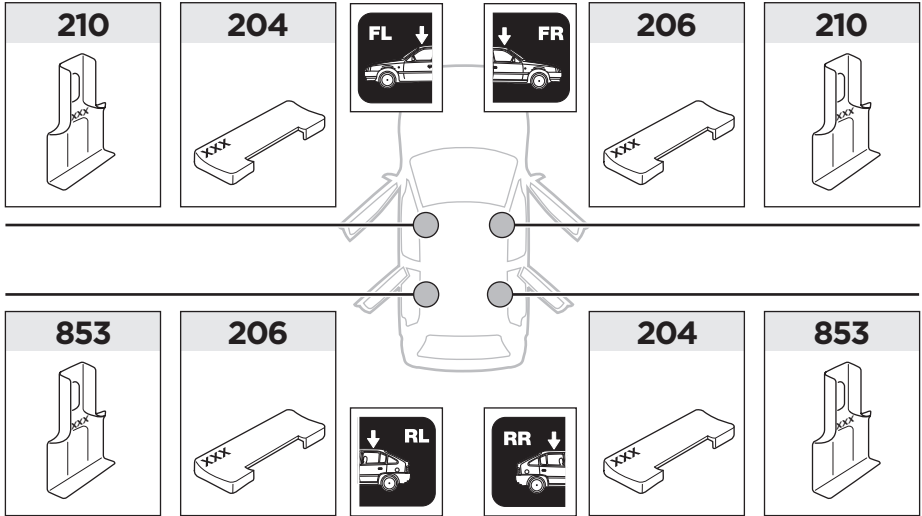

x1

206 x2

853 x2

x1

1

	X (scale)	X (mm)	X (inch)
LEXUS IS (MK II), 4-dr Sedan, 05-	31	961	37 ⁷ / ₈
LEXUS IS, 4-dr Sedan, *06-	31	961	37 ⁷ / ₈

	Y (scale)	Y (mm)	Y (inch)
LEXUS IS (MK II), 4-dr Sedan, 05-	28,5	936	36 ⁷ / ₈
LEXUS IS, 4-dr Sedan, *06-	28,5	936	36 ⁷ / ₈

2

LEXUS IS (MK II), 4-dr Sedan, 05-

LEXUS IS, 4-dr Sedan, *06-

3

	W (mm)	Z (mm)	W (inch)	Z (inch)
LEXUS IS (MK II), 4-dr Sedan, 05-	270	620	10 ⁵/₈	24 ³/₈
LEXUS IS, 4-dr Sedan, *06-	270	620	10 ⁵/₈	24 ³/₈