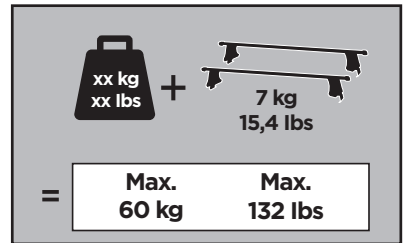

Thule Rapid System Kit 1426

> Instructions

LEXUS IS (MK II), 4-dr Sedan, 05-

LEXUS IS, 4-dr Sedan, *06-

*North America

ISO 11154-E

204 x2

210 x2

x1

206 x2

853 x2

x1

1

	X (scale)	X (mm)	X (inch)
LEXUS IS (MK II), 4-dr Sedan, 05-	31	961	37 ⁷ / ₈
LEXUS IS, 4-dr Sedan, *06-	31	961	37 ⁷ / ₈

	Y (scale)	Y (mm)	Y (inch)
LEXUS IS (MK II), 4-dr Sedan, 05-	28,5	936	36 ⁷ / ₈
LEXUS IS, 4-dr Sedan, *06-	28,5	936	36 ⁷ / ₈

2

LEXUS IS (MK II), 4-dr Sedan, 05-

LEXUS IS, 4-dr Sedan, *06-

3

	W (mm)	Z (mm)	W (inch)	Z (inch)
LEXUS IS (MK II), 4-dr Sedan, 05-	270	620	10 ⁵/₈	24 ³/₈
LEXUS IS, 4-dr Sedan, *06-	270	620	10 ⁵/₈	24 ³/₈