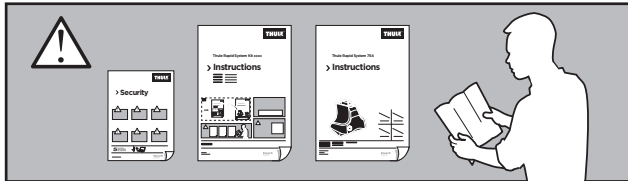

Thule Rapid System Kit 1426

> Instructions

LEXUS IS (MK II), 4-dr Sedan, 05-

LEXUS IS, 4-dr Sedan, *06-

*North America

ISO 11154-E

204 x2

210 x2