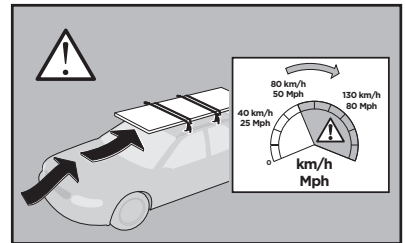

Thule Rapid System Kit 1426

> Instructions

LEXUS IS (MK II), 4-dr Sedan, 05-

LEXUS IS, 4-dr Sedan, *06-

*North America

ISO 11154-E

204 x2

210 x2

x1

206 x2

853 x2

x1

1

	X (scale)	X (mm)	X (inch)
LEXUS IS (MK II), 4-dr Sedan, 05-	31	961	37 ⁷/₈
LEXUS IS, 4-dr Sedan, *06-	31	961	37 ⁷/₈