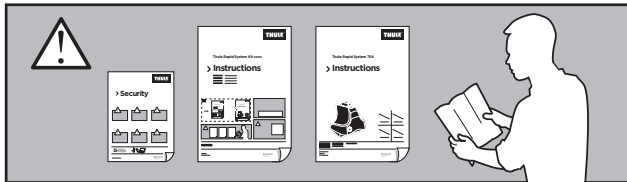

Thule Rapid System Kit 1406

> Instructions

VOLKSWAGEN Golf Plus, 5-dr Hatchback, 05

VOLKSWAGEN Golf Plus, 5-dr Hatchback, 06-

	xx kg xx lbs	+		7 kg 15,4 lbs	=	Max. 75 kg 165 lbs
VOLKSWAGEN Golf Plus , 5-dr Hatchback, 05						
VOLKSWAGEN Golf Plus , 5-dr Hatchback, 06-						Max. 60 kg 132 lbs