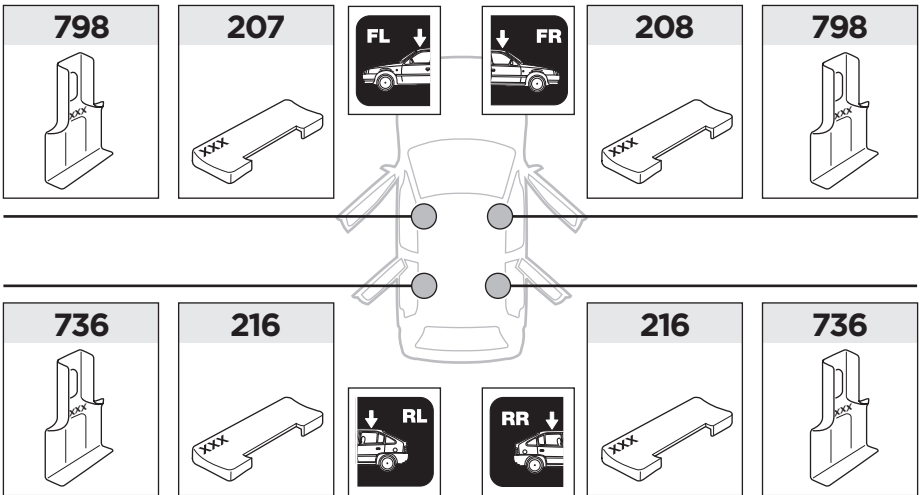

x1

1

	X (scale)	X (mm)	X (inch)
VOLKSWAGEN Golf Plus, 5-dr Hatchback, 05	37	1021	40 1/4
VOLKSWAGEN Golf Plus, 5-dr Hatchback, 06-	37	1021	40 1/4

	Y (scale)	Y (mm)	Y (inch)
VOLKSWAGEN Golf Plus, 5-dr Hatchback, 05	30	951	37 1/2
VOLKSWAGEN Golf Plus, 5-dr Hatchback, 06-	30	951	37 1/2

2

VOLKSWAGEN Golf Plus, 5-dr Hatchback, 05

VOLKSWAGEN Golf Plus, 5-dr Hatchback, 06-

3

	W (mm)	Z (mm)	W (inch)	Z (inch)
VOLKSWAGEN Golf Plus, 5-dr Hatchback, 05	228	850	9	33 1/2
VOLKSWAGEN Golf Plus, 5-dr Hatchback, 06-	228	850	9	33 1/2