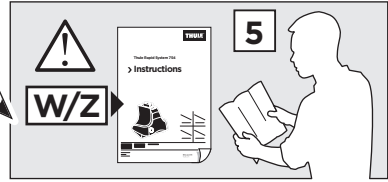

2

VOLKSWAGEN Golf Plus, 5-dr Hatchback, 05

VOLKSWAGEN Golf Plus, 5-dr Hatchback, 06-

3

	W (mm)	Z (mm)	W (inch)	Z (inch)
VOLKSWAGEN Golf Plus, 5-dr Hatchback, 05	228	850	9	33 1/2
VOLKSWAGEN Golf Plus, 5-dr Hatchback, 06-	228	850	9	33 1/2