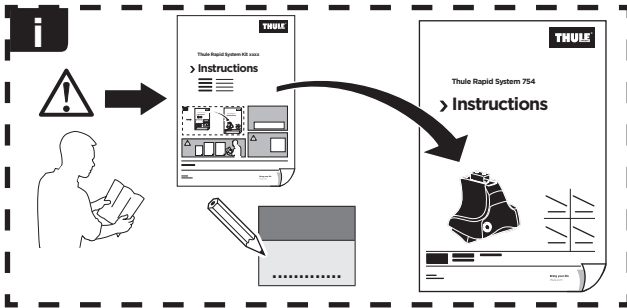

Thule Rapid System Kit 1406

> Instructions

VOLKSWAGEN Golf Plus, 5-dr Hatchback, 05

VOLKSWAGEN Golf Plus, 5-dr Hatchback, 06-

	xx kg xx lbs	+		7 kg 15,4 lbs	=	Max. 75 kg 165 lbs
VOLKSWAGEN Golf Plus , 5-dr Hatchback, 05						
VOLKSWAGEN Golf Plus , 5-dr Hatchback, 06-						Max. 60 kg 132 lbs