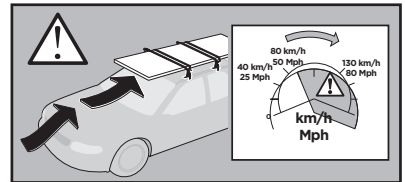

Thule Rapid System Kit 1406

> Instructions

VOLKSWAGEN Golf Plus, 5-dr Hatchback, 05

VOLKSWAGEN Golf Plus, 5-dr Hatchback, 06-

	xx kg xx lbs	+		7 kg 15,4 lbs	=	Max. 75 kg 165 lbs
VOLKSWAGEN Golf Plus , 5-dr Hatchback, 05						
VOLKSWAGEN Golf Plus , 5-dr Hatchback, 06-						Max. 60 kg 132 lbs