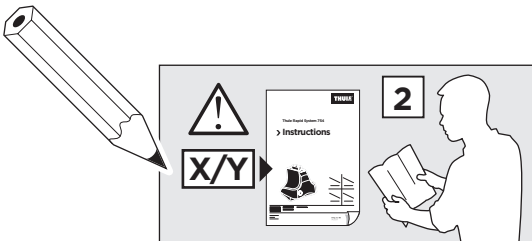

x1

1

	X (scale)	X (mm)	X (inch)
VOLKSWAGEN Golf Plus, 5-dr Hatchback, 05	37	1021	40 1/4
VOLKSWAGEN Golf Plus, 5-dr Hatchback, 06-	37	1021	40 1/4

	Y (scale)	Y (mm)	Y (inch)
VOLKSWAGEN Golf Plus, 5-dr Hatchback, 05	30	951	37 1/2
VOLKSWAGEN Golf Plus, 5-dr Hatchback, 06-	30	951	37 1/2