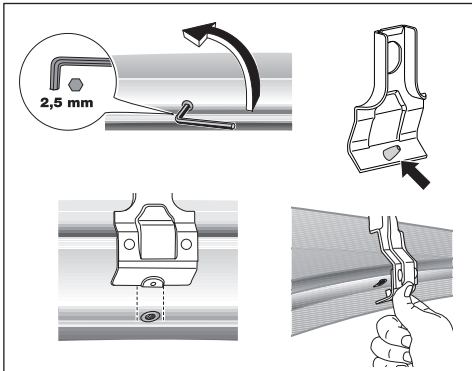

VOLKSWAGEN Golf Plus, 5-dr Hatchback, 05