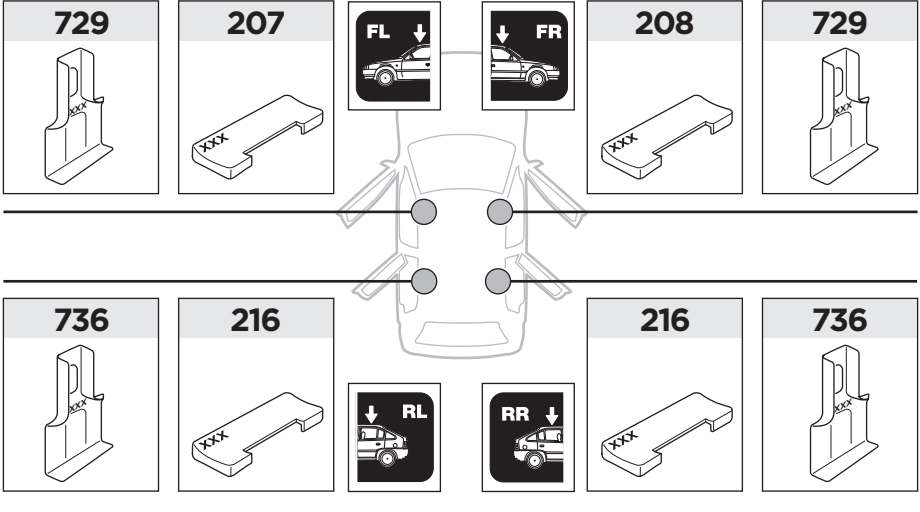

x1

1

	X (scale)	X (mm)	X (inch)
VOLKSWAGEN Golf Plus, 5-dr Hatchback, 05	37	1021	40 1/4
VOLKSWAGEN Golf Plus, 5-dr Hatchback, 06-	37	1021	40 1/4

	Y (scale)	Y (mm)	Y (inch)
VOLKSWAGEN Golf Plus, 5-dr Hatchback, 05	30	951	37 1/2
VOLKSWAGEN Golf Plus, 5-dr Hatchback, 06-	30	951	37 1/2

2

VOLKSWAGEN Golf Plus, 5-dr Hatchback, 05

VOLKSWAGEN Golf Plus, 5-dr Hatchback, 06-

3

	W (mm)	Z (mm)	W (inch)	Z (inch)
VOLKSWAGEN Golf Plus, 5-dr Hatchback, 05	228	850	9	33 1/2
VOLKSWAGEN Golf Plus, 5-dr Hatchback, 06-	228	850	9	33 1/2