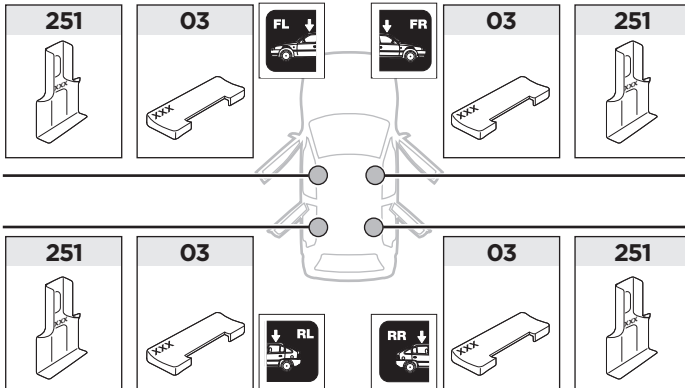

251 x4

x1

x1

1

	X (scale)	X (mm)	X (inch)
LAND ROVER Freelander , 3-dr SUV, 98-03	29	941	37
LAND ROVER Freelander , 5-dr SUV, 98-03 / *02-05	29	941	37

	Y (scale)	Y (mm)	Y (inch)
LAND ROVER Freelander , 3-dr SUV, 98-03	27	921	36 1/4
LAND ROVER Freelander , 5-dr SUV, 98-03 / *02-05	27	921	36 1/4

2

SRA

LAND ROVER Freelander, 3-dr SUV, 98-03

LAND ROVER Freelander, 5-dr SUV, 98-03 / *02-05

3

	W (mm)	Z (mm)	Y (mm)	W (inch)	Z (inch)	Y (inch)
LAND ROVER Freelander , 3-dr SUV, 98-03	200	700	320	7 7/8	27 1/2	12 5/8

	W (mm)	Z (mm)	W (inch)	Z (inch)
LAND ROVER Freelander , 5-dr SUV, 98-03 / *02-05	260	640	10 1/4	25 1/4