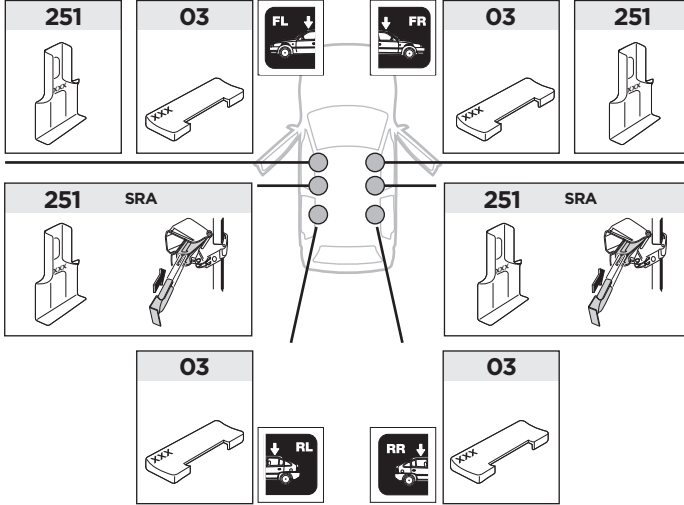

251 x4

x1

x1

1

	X (scale)	X (mm)	X (inch)
LAND ROVER Freelander , 3-dr SUV, 98-03	29	941	37
LAND ROVER Freelander , 5-dr SUV, 98-03 / *02-05	29	941	37

	Y (scale)	Y (mm)	Y (inch)
LAND ROVER Freelander , 3-dr SUV, 98-03	27	921	36 1/4
LAND ROVER Freelander , 5-dr SUV, 98-03 / *02-05	27	921	36 1/4

2

SRA

LAND ROVER Freelander, 3-dr SUV, 98-03

LAND ROVER Freelander, 5-dr SUV, 98-03 / *02-05

3

	W (mm)	Z (mm)	Y (mm)	W (inch)	Z (inch)	Y (inch)
LAND ROVER Freelander , 3-dr SUV, 98-03	200	700	320	7 7/8	27 1/2	12 5/8

	W (mm)	Z (mm)	W (inch)	Z (inch)
LAND ROVER Freelander , 5-dr SUV, 98-03 / *02-05	260	640	10 1/4	25 1/4