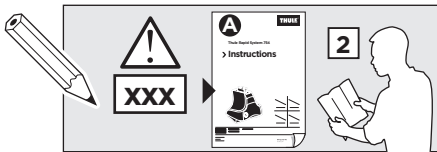

251 x4

x1

x1

1

	X (scale)	X (mm)	X (inch)
LAND ROVER Freelander , 3-dr SUV, 98-03	29	941	37
LAND ROVER Freelander , 5-dr SUV, 98-03 / *02-05	29	941	37

	Y (scale)	Y (mm)	Y (inch)
LAND ROVER Freelander , 3-dr SUV, 98-03	27	921	36 1/4
LAND ROVER Freelander , 5-dr SUV, 98-03 / *02-05	27	921	36 1/4