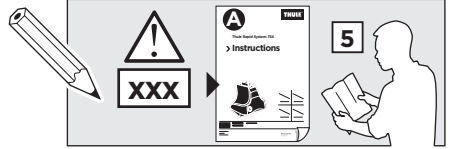

2

SRA

LAND ROVER Freelander, 3-dr SUV, 98-03

LAND ROVER Freelander, 5-dr SUV, 98-03 / *02-05

3

	W (mm)	Z (mm)	Y (mm)	W (inch)	Z (inch)	Y (inch)
LAND ROVER Freelander , 3-dr SUV, 98-03	200	700	320	7 7/8	27 1/2	12 5/8