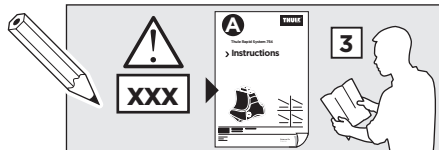

2

SRA

LAND ROVER Freelander, 3-dr SUV, 98-03

LAND ROVER Freelander, 5-dr SUV, 98-03 / *02-05

3

	W (mm)	Z (mm)	Y (mm)	W (inch)	Z (inch)	Y (inch)
LAND ROVER Freelander , 3-dr SUV, 98-03	200	700	320	7 7/8	27 1/2	12 5/8