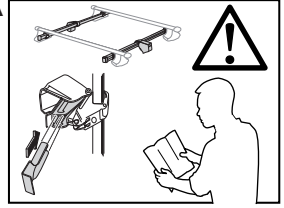

2

SRA

LAND ROVER Freelander, 3-dr SUV, 98-03

LAND ROVER Freelander, 5-dr SUV, 98-03 / *02-05