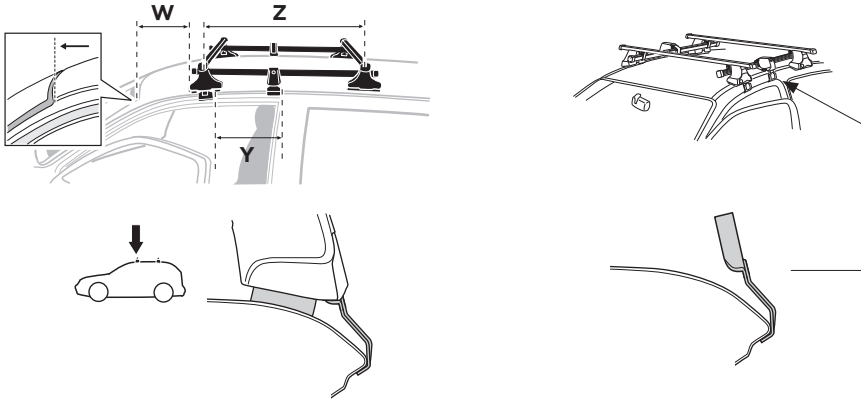

251 x4

x1

x1

1

	X (scale)	X (mm)	X (inch)
LAND ROVER Freelander , 3-dr SUV, 98-03	29	941	37
LAND ROVER Freelander , 5-dr SUV, 98-03 / *02-05	29	941	37

	Y (scale)	Y (mm)	Y (inch)
LAND ROVER Freelander , 3-dr SUV, 98-03	27	921	36 1/4
LAND ROVER Freelander , 5-dr SUV, 98-03 / *02-05	27	921	36 1/4

2

SRA

LAND ROVER Freelander, 3-dr SUV, 98-03

LAND ROVER Freelander, 5-dr SUV, 98-03 / *02-05

3

	W (mm)	Z (mm)	Y (mm)	W (inch)	Z (inch)	Y (inch)
LAND ROVER Freelander , 3-dr SUV, 98-03	200	700	320	7 7/8	27 1/2	12 5/8

	W (mm)	Z (mm)	W (inch)	Z (inch)
LAND ROVER Freelander , 5-dr SUV, 98-03 / *02-05	260	640	10 1/4	25 1/4