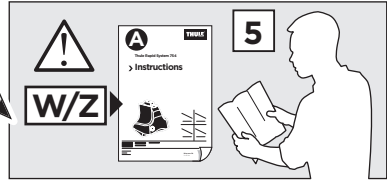

3

	W (mm)	Z (mm)	W (inch)	Z (inch)
TOYOTA Starlet, 5-dr Hatchback, 96-99	240	700	9 1/2	27 1/2