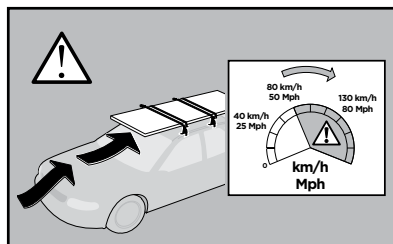

Thule Rapid System Kit 1039

> Instructions

AUDI A6, 4-dr Sedan, 97-00, 01-03 / *98-04

AUDI S6, 4-dr Sedan, 99-03 / *98-04

AUDI A6 Avant, 5-dr Estate, 98-04

AUDI A6, 5-dr Wagon, *99-05

*North America

ISO 11154-E

141039

C.20121017
519-1039-03

Bring your life

thule.com