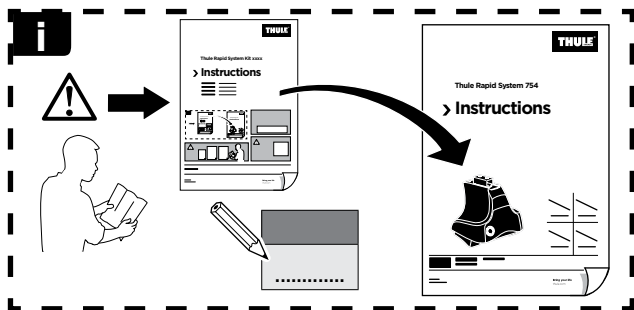

Thule Rapid System Kit 1039

> Instructions

AUDI A6, 4-dr Sedan, 97-00, 01-03 / *98-04

AUDI S6, 4-dr Sedan, 99-03 / *98-04

AUDI A6 Avant, 5-dr Estate, 98-04

AUDI A6, 5-dr Wagon, *99-05

*North America

ISO 11154-E

141039

C.20121017
519-1039-03

Bring your life

thule.com