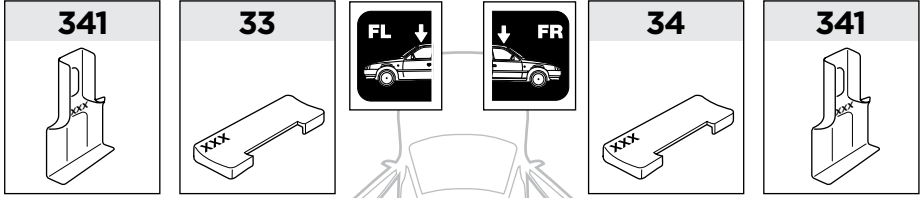

Audi A6, 4-dr Sedan, 97-00, 01-03 / *98-04

Audi S6, 4-dr Sedan, 99-03 / *98-04