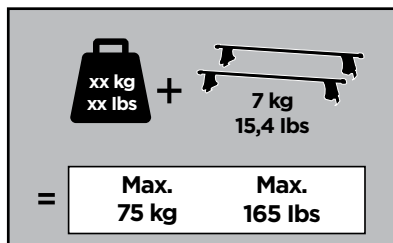

Thule Rapid System Kit 1039

> Instructions

AUDI A6, 4-dr Sedan, 97-00, 01-03 / *98-04

AUDI S6, 4-dr Sedan, 99-03 / *98-04

AUDI A6 Avant, 5-dr Estate, 98-04

AUDI A6, 5-dr Wagon, *99-05

*North America

ISO 11154-E

141039

C.20121017
519-1039-03

Bring your life

thule.com