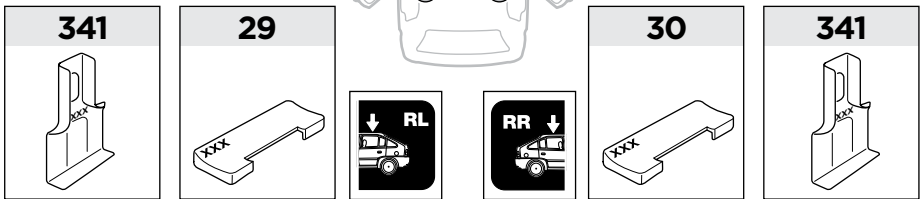

Audi A6, 4-dr Sedan, 97-00, 01-03 / *98-04

Audi S6, 4-dr Sedan, 99-03 / *98-04