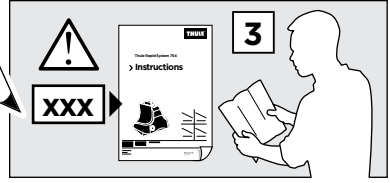

2

Audi A6, 4-dr Sedan, 97-00, 01-03 / *98-04

Audi S6, 4-dr Sedan, 99-03 / *98-04

AUDI A6 Avant, 5-dr Estate, 98-04

AUDI A6, 5-dr Wagon, *99-05