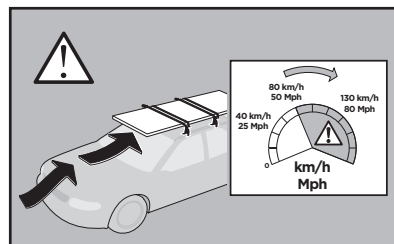

ISO 11154-E

141028

C.20130625
519-1028-01

Bring your life
thule.com