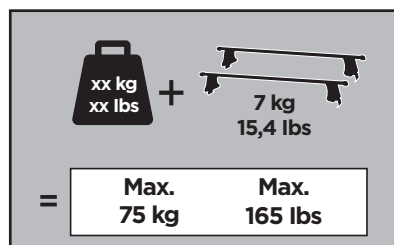

ISO 11154-E

141028

C.20130625
519-1028-01

Bring your life
thule.com