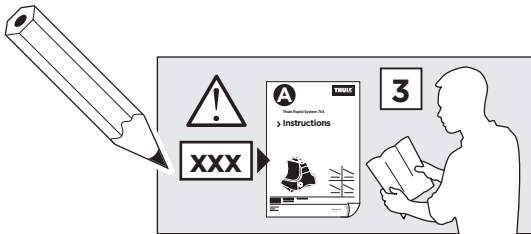

16 x4

05 x2

92 x2

x1

x1

1

	X (scale)	X (mm)	X (inch)
SAAB 900 , 3-dr Hatchback, 94-97	23,5	886	34 ⁷ / ₈
SAAB 9-3 , 3-dr Hatchback, 98-03	23,5	886	34 ⁷ / ₈

	Y (scale)	Y (mm)	Y (inch)
SAAB 900 , 3-dr Hatchback, 94-97	20	851	33 ¹ / ₂
SAAB 9-3 , 3-dr Hatchback, 98-03	20	851	33 ¹ / ₂

2

SAAB 900, 3-dr Hatchback, 94-97

SAAB 9-3, 3-dr Hatchback, 98-03

3

	W (mm)	Z (mm)	W (inch)	Z (inch)
SAAB 900 , 3-dr Hatchback, 94-97	180	730	7 1/8	28 3/4
SAAB 9-3 , 3-dr Hatchback, 98-03	180	730	7 1/8	28 3/4