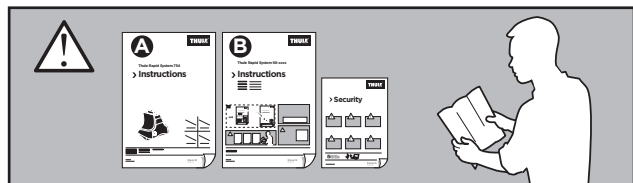

Thule Rapid System Kit 1028

> Instructions

SAAB 900, 3-dr Hatchback, 94-97

SAAB 9-3, 3-dr Hatchback, 98-03

ISO 11154-E

141028

C.20130625
519-1028-01

Bring your life
thule.com

16 x4

05 x2

92 x2

x1

x1

1

	X (scale)	X (mm)	X (inch)
SAAB 900 , 3-dr Hatchback, 94-97	23,5	886	34 ⁷ / ₈
SAAB 9-3 , 3-dr Hatchback, 98-03	23,5	886	34 ⁷ / ₈

	Y (scale)	Y (mm)	Y (inch)
SAAB 900 , 3-dr Hatchback, 94-97	20	851	33 ¹ / ₂
SAAB 9-3 , 3-dr Hatchback, 98-03	20	851	33 ¹ / ₂