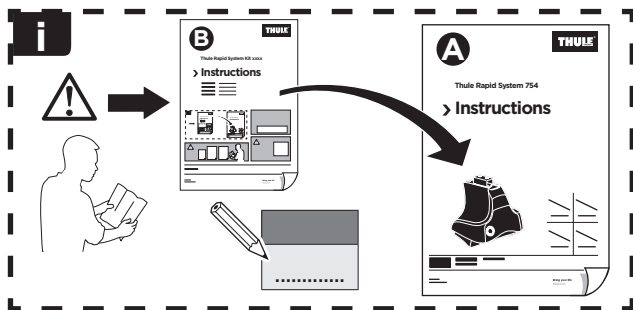

Thule Rapid System Kit 1028

> Instructions

SAAB 900, 3-dr Hatchback, 94-97

SAAB 9-3, 3-dr Hatchback, 98-03

ISO 11154-E

141028

C.20130625
519-1028-01

Bring your life
thule.com

16 x4

05 x2

92 x2

x1

x1

1

	X (scale)	X (mm)	X (inch)
SAAB 900 , 3-dr Hatchback, 94-97	23,5	886	34 ⁷ / ₈
SAAB 9-3 , 3-dr Hatchback, 98-03	23,5	886	34 ⁷ / ₈

	Y (scale)	Y (mm)	Y (inch)
SAAB 900 , 3-dr Hatchback, 94-97	20	851	33 ¹ / ₂
SAAB 9-3 , 3-dr Hatchback, 98-03	20	851	33 ¹ / ₂

2

SAAB 900, 3-dr Hatchback, 94-97

SAAB 9-3, 3-dr Hatchback, 98-03

3

	W (mm)	Z (mm)	W (inch)	Z (inch)
SAAB 900 , 3-dr Hatchback, 94-97	180	730	7 1/8	28 3/4
SAAB 9-3 , 3-dr Hatchback, 98-03	180	730	7 1/8	28 3/4