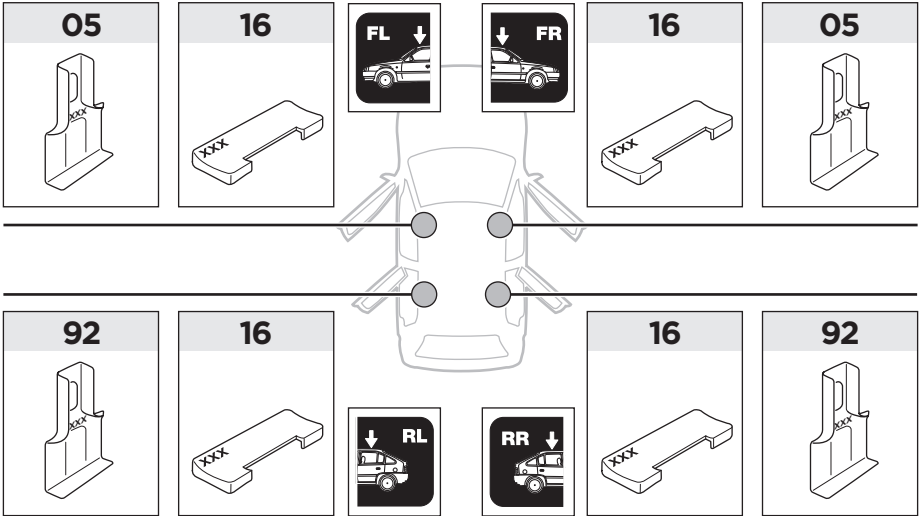

16 x4

05 x2

92 x2

x1

x1

1

	X (scale)	X (mm)	X (inch)
SAAB 900 , 3-dr Hatchback, 94-97	23,5	886	34 ⁷ / ₈
SAAB 9-3 , 3-dr Hatchback, 98-03	23,5	886	34 ⁷ / ₈

	Y (scale)	Y (mm)	Y (inch)
SAAB 900 , 3-dr Hatchback, 94-97	20	851	33 ¹ / ₂
SAAB 9-3 , 3-dr Hatchback, 98-03	20	851	33 ¹ / ₂

2

SAAB 900, 3-dr Hatchback, 94-97

SAAB 9-3, 3-dr Hatchback, 98-03

3

	W (mm)	Z (mm)	W (inch)	Z (inch)
SAAB 900 , 3-dr Hatchback, 94-97	180	730	7 1/8	28 3/4
SAAB 9-3 , 3-dr Hatchback, 98-03	180	730	7 1/8	28 3/4