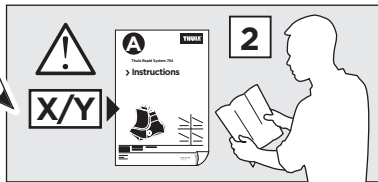

16 x4

05 x2

92 x2

x1

x1

1

	X (scale)	X (mm)	X (inch)
SAAB 900 , 3-dr Hatchback, 94-97	23,5	886	34 ⁷ / ₈
SAAB 9-3 , 3-dr Hatchback, 98-03	23,5	886	34 ⁷ / ₈

	Y (scale)	Y (mm)	Y (inch)
SAAB 900 , 3-dr Hatchback, 94-97	20	851	33 ¹ / ₂
SAAB 9-3 , 3-dr Hatchback, 98-03	20	851	33 ¹ / ₂

2

SAAB 900, 3-dr Hatchback, 94-97

SAAB 9-3, 3-dr Hatchback, 98-03

3

	W (mm)	Z (mm)	W (inch)	Z (inch)
SAAB 900 , 3-dr Hatchback, 94-97	180	730	7 1/8	28 3/4
SAAB 9-3 , 3-dr Hatchback, 98-03	180	730	7 1/8	28 3/4