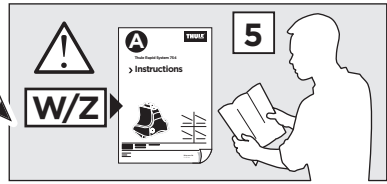

16 x4

05 x2

92 x2

x1

x1

1

	X (scale)	X (mm)	X (inch)
SAAB 900 , 3-dr Hatchback, 94-97	23,5	886	34 ⁷ / ₈
SAAB 9-3 , 3-dr Hatchback, 98-03	23,5	886	34 ⁷ / ₈

	Y (scale)	Y (mm)	Y (inch)
SAAB 900 , 3-dr Hatchback, 94-97	20	851	33 ¹ / ₂
SAAB 9-3 , 3-dr Hatchback, 98-03	20	851	33 ¹ / ₂

2

SAAB 900, 3-dr Hatchback, 94-97

SAAB 9-3, 3-dr Hatchback, 98-03

3

	W (mm)	Z (mm)	W (inch)	Z (inch)
SAAB 900 , 3-dr Hatchback, 94-97	180	730	7 1/8	28 3/4
SAAB 9-3 , 3-dr Hatchback, 98-03	180	730	7 1/8	28 3/4