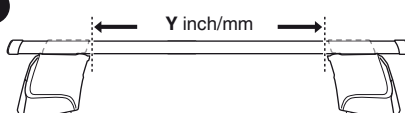

480R

480

1

2

	X inch	X mm
FORD Fiesta, 3-dr Hatchback, 96-02	36 1/8"	916 mm
FORD Fiesta, 5-dr Hatchback, 90-95, 96-01	36 1/8"	916 mm
MAZDA 121, 3-dr Hatchback, 96-03	36 1/8"	916 mm
MAZDA 121, 5-dr Hatchback, 96-03	36 1/8"	916 mm

1

2

	Y inch	Y mm
FORD Fiesta, 3-dr Hatchback, 96-02	35 1/8"	891 mm
FORD Fiesta, 5-dr Hatchback, 90-95, 96-01	35 1/2"	901 mm
MAZDA 121, 3-dr Hatchback, 96-03	35 1/8"	891 mm
MAZDA 121, 5-dr Hatchback, 96-03	35 1/2"	901 mm