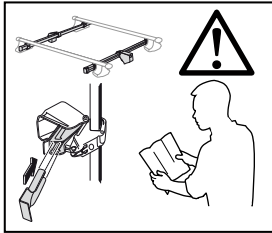

4

FORD Fiesta, 3-dr Hatchback, 96-02

MAZDA 121, 3-dr Hatchback, 96-03

SRA

FORD Fiesta, 5-dr Hatchback, 90-95, 96-01

MAZDA 121, 5-dr Hatchback, 96-03