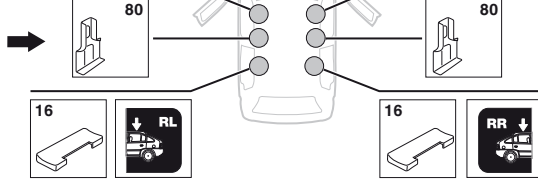

4

FORD Fiesta, 3-dr Hatchback, 96-02

MAZDA 121, 3-dr Hatchback, 96-03

SRA

FORD Fiesta, 5-dr Hatchback, 90-95, 96-01

MAZDA 121, 5-dr Hatchback, 96-03