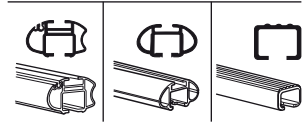

Kit 1025

FORD Fiesta, 3-dr Hatchback, 96-02

FORD Fiesta, 5-dr Hatchback, 90-95, 96-01

MAZDA 121, 3-dr Hatchback, 96-03

MAZDA 121, 5-dr Hatchback, 96-03

480R
754