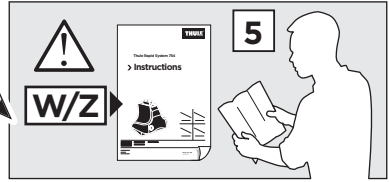

3

	W (mm)	Z (mm)	W (inch)	Z (inch)
BMW 3-Series, 2-dr Coupé, 92-98 / *92-99	250	700	9 7/8	27 1/2