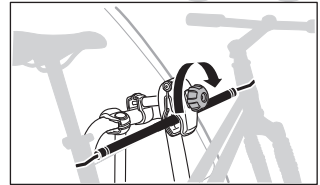

9

10

Thule Bike Frame Adapter

982

i

i

i

940: 13-pin