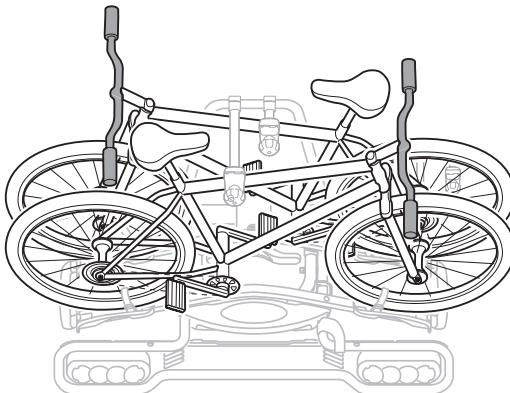

9

10

Thule Bike Frame Adapter

982

i

i

i

940: 13-pin