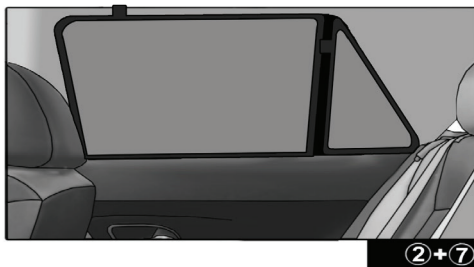

MERCEDES M CLASS 5DR

MB-MCLS-5-C

SIDE SHADE INSTALLATION

Installation

MERCEDES M CLASS 5DR

MB-MCLS-5-C

SIDE SHADE INSTALLATION

Installation