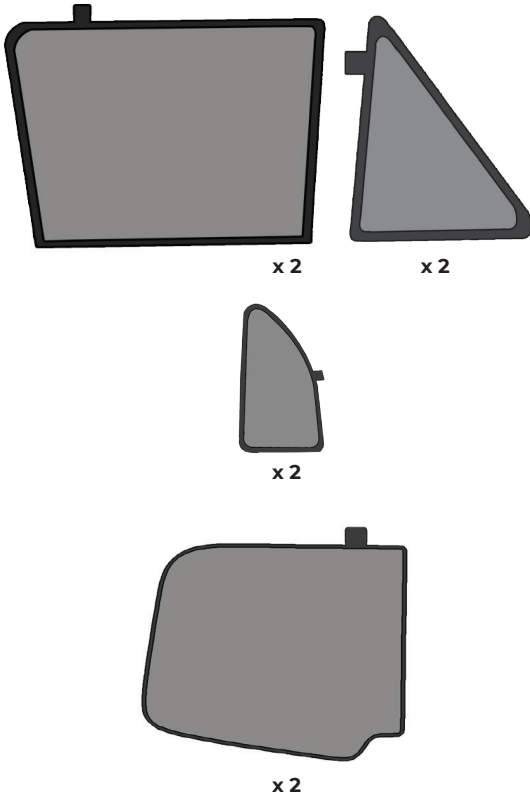

Installation Manual

MERCEDES M CLASS 5DR
MB-MCLS-5-C

COMPONENTS INCLUDED

FIXING CLIPS

CL-M02 x 12

CL-M12 x 2

CAR[®]
S H A D E S

Installation