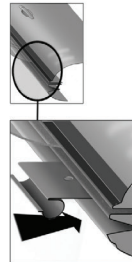

Installation Manual

MERCEDES M CLASS 5DR
MB-MCLS-5-C

COMPONENTS INCLUDED

FIXING CLIPS

CL-M02 x 12

CL-M12 x 2

CAR[®]
S H A D E S

Installation

MERCEDES M CLASS 5DR

MB-MCLS-5-C

SIDE SHADE INSTALLATION

Installation

MERCEDES M CLASS 5DR

MB-MCLS-5-C

SIDE SHADE INSTALLATION

Installation