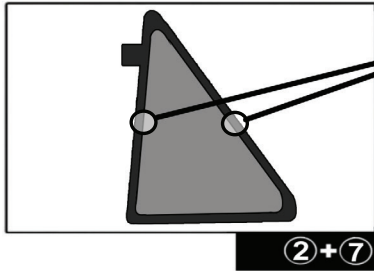

Installation Manual

MERCEDES M CLASS 5DR
MB-MCLS-5-C

COMPONENTS INCLUDED

FIXING CLIPS

CL-M02 x 12

CL-M12 x 2

CAR[®]
S H A D E S

Installation

MERCEDES M CLASS 5DR

MB-MCLS-5-C

SIDE SHADE INSTALLATION

Installation

MERCEDES M CLASS 5DR

MB-MCLS-5-C

SIDE SHADE INSTALLATION

Installation