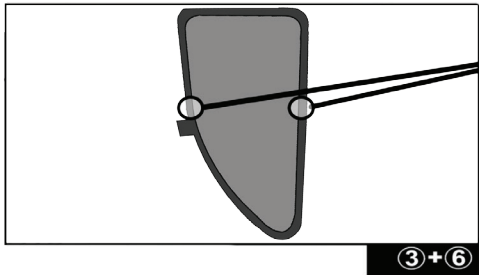

PORT SHADE INSTALLATION