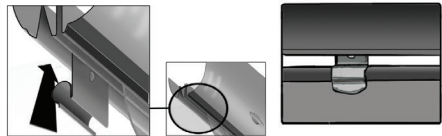

Installation Manual

MERCEDES M CLASS 5DR
MB-MCLS-5-C

COMPONENTS INCLUDED

FIXING CLIPS

CL-M02 x 12

CL-M12 x 2

CAR[®]
S H A D E S

Installation

MERCEDES M CLASS 5DR

MB-MCLS-5-C

SIDE SHADE INSTALLATION

Installation

MERCEDES M CLASS 5DR

MB-MCLS-5-C

SIDE SHADE INSTALLATION

Installation