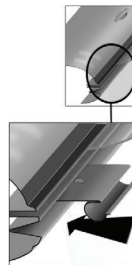

Installation Manual

MERCEDES M CLASS 5DR
MB-MCLS-5-C

COMPONENTS INCLUDED

FIXING CLIPS

CL-M02 x 12

CL-M12 x 2

CAR[®]
S H A D E S

Installation

MERCEDES M CLASS 5DR

MB-MCLS-5-C

SIDE SHADE INSTALLATION

Installation

MERCEDES M CLASS 5DR

MB-MCLS-5-C

SIDE SHADE INSTALLATION

Installation