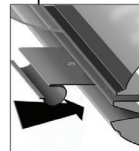

PORT SHADE INSTALLATION