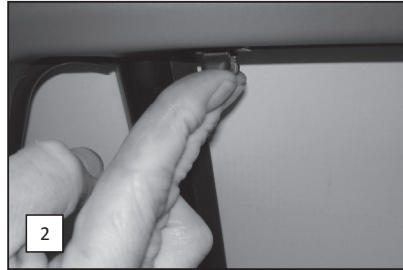

Installation Manual

MERCEDES BENZ R CLASS 5DR
MB-RCLS-5-A

COMPONENTS INCLUDED

FIXING CLIPS

CL-P03 x 4

CL-M13 x 4

CL-M02 x 4

CL-M12 x 4

CL-W01 x 1

CAR
SHADES

Installation

MERCEDES BENZ R CLASS 5DR
MB-RCLS-5-A

SIDE SHADE INSTALLATION

Installation

MERCEDES BENZ R CLASS 5DR
MB-RCLS-5-A

PORT SHADE & TAILGATE SHADE INSTALLATION