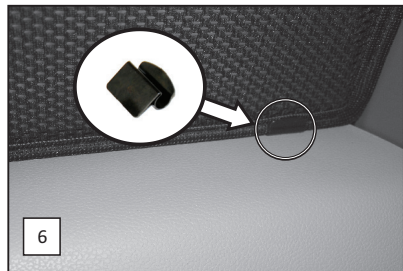

Installation Manual

MERCEDES BENZ R CLASS 5DR
MB-RCLS-5-A

COMPONENTS INCLUDED

FIXING CLIPS

CL-P03 x 4

CL-M13 x 4

CL-M02 x 4

CL-M12 x 4

CL-W01 x 1

CAR
SHADES

Installation

MERCEDES BENZ R CLASS 5DR
MB-RCLS-5-A

SIDE SHADE INSTALLATION

Installation

MERCEDES BENZ R CLASS 5DR
MB-RCLS-5-A

PORT SHADE & TAILGATE SHADE INSTALLATION