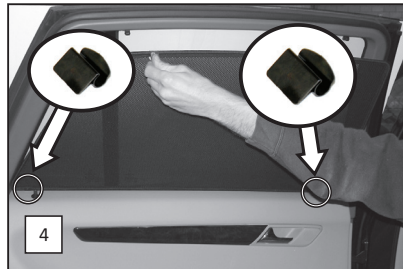

CL-W01 x 1

CAR
SHADES

Installation

MERCEDES BENZ R CLASS 5DR
MB-RCLS-5-A

SIDE SHADE INSTALLATION

Installation

MERCEDES BENZ R CLASS 5DR
MB-RCLS-5-A

PORT SHADE & TAILGATE SHADE INSTALLATION