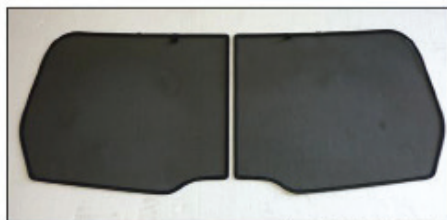

Installation Manual

BMW X5 4x4
BMW-X5-5-B

COMPONENTS INCLUDED

SIDE WINDOWS X2

FRONT WINDOW X2

TAILGATE WINDOW X2

CL-M02 x 4

CL-M01 x 2