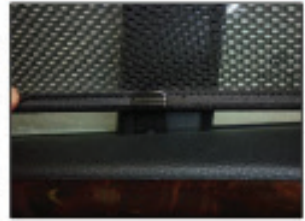

SIDE SHADE INSTALLATION