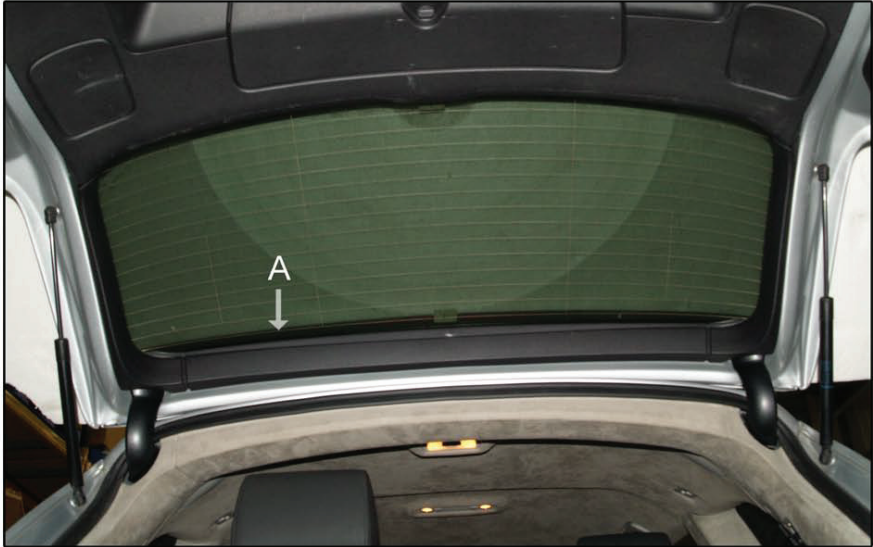

AU-Q7-5-A

PORT SHADE INSTALLATION

x 2

Installation

AUDI Q7 4X4

AU-Q7-5-A

TAILGATE SHADE INSTALLATION

Installation