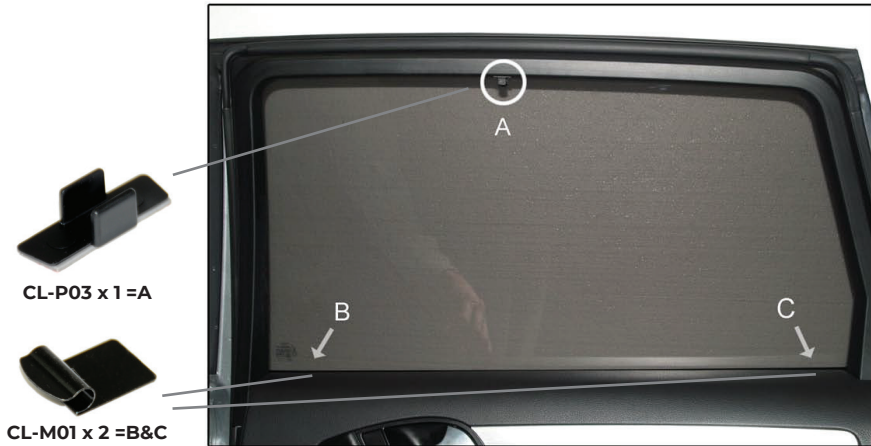

Installation Manual

AUDI Q7 4X4
AU-Q7-5-A

COMPONENTS INCLUDED

FIXING CLIPS

CL-P03 x 2

CL-M01 x 4

CL-M12 x 2

CL-W01 x 1

CAR
SHADES

Installation

AUDI Q7 4X4

AU-Q7-5-A

SIDE SHADE INSTALLATION

Installation

AUDI Q7 4X4

AU-Q7-5-A