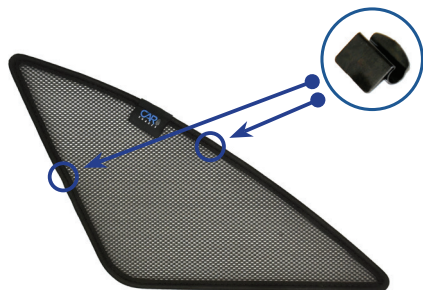

Installation

MERCEDES GLC 5DR
MB-GLC-5-A

Components Needed

Port Shade Installation

STEP 1