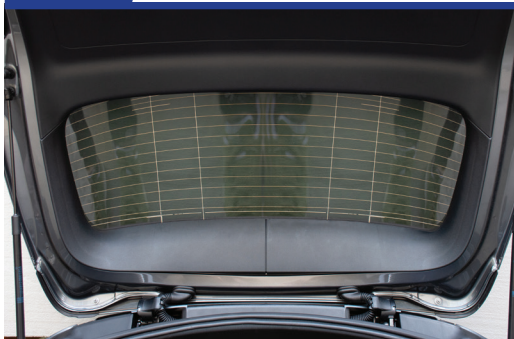

Installation

MERCEDES GLC 5DR
MB-GLC-5-A

Components Needed

Tailgate Shade Installation

STEP 1

STEP 2

STEP 3

STEP 4

STEP 5

STEP 6

Repeat this whole process for the other side.