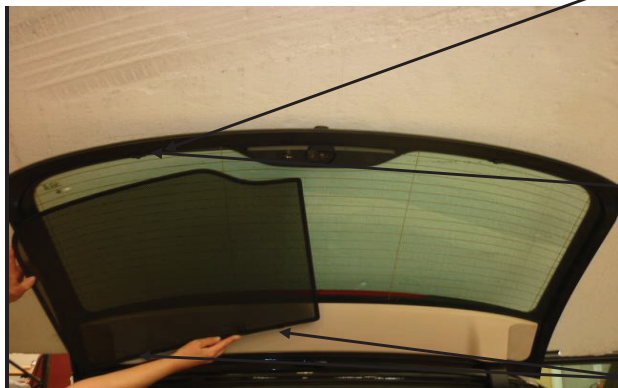

TAILGATE SHADE INSTALLATION

Repeat the above steps on the opposite side.