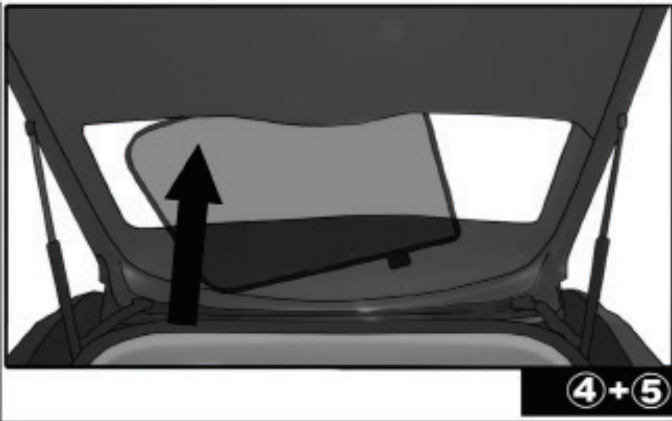

Installation

FIAT DOBLO 5DR

FIA-DOBL-5-B

REAR SHADE INSTALLATION