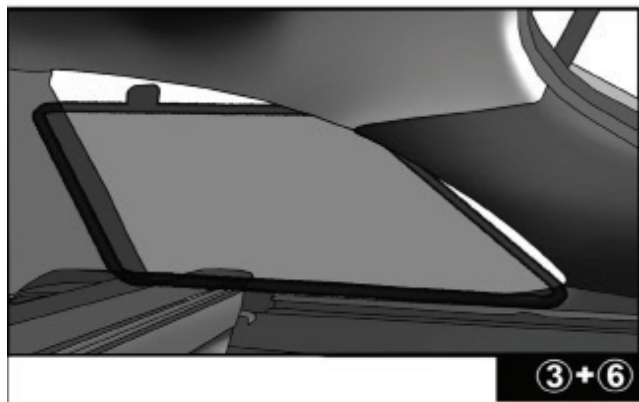

LAND ROVER EVOQUE 5DR
LRO-EV-5-A

SIDE SHADE INSTALLATION

Installation

LAND ROVER EVOQUE 5DR
LRO-EV-5-A

QUARTER LIGHT SHADE INSTALLATION

Installation

LAND ROVER EVOQUE 5DR
LRO-EV-5-A

REAR SHADE INSTALLATION