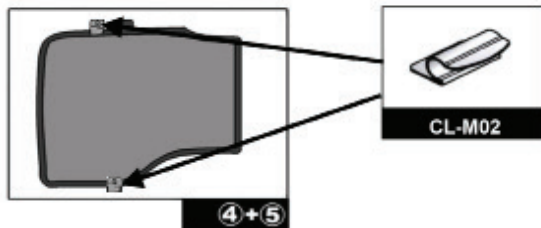

Installation Manual

LAND ROVER EVOQUE 5DR
LRO-EV-5-A

COMPONENTS INCLUDED

CL-M02 x 8

CL-M13 x 4

CL-M12 x 2

CL-M14 x 1

Installation

LAND ROVER EVOQUE 5DR
LRO-EV-5-A

SIDE SHADE INSTALLATION

Installation

LAND ROVER EVOQUE 5DR
LRO-EV-5-A

QUARTER LIGHT SHADE INSTALLATION

Installation

LAND ROVER EVOQUE 5DR
LRO-EV-5-A

REAR SHADE INSTALLATION