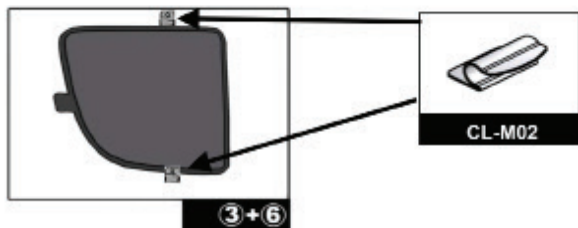

Installation Manual

LAND ROVER EVOQUE 5DR
LRO-EV-5-A

COMPONENTS INCLUDED

CL-M02 x 8

CL-M13 x 4

CL-M12 x 2

CL-M14 x 1

Installation

LAND ROVER EVOQUE 5DR
LRO-EV-5-A

SIDE SHADE INSTALLATION

Installation

LAND ROVER EVOQUE 5DR
LRO-EV-5-A

QUARTER LIGHT SHADE INSTALLATION

Installation

LAND ROVER EVOQUE 5DR
LRO-EV-5-A

REAR SHADE INSTALLATION

Installation

LAND ROVER EVOQUE 5DR
LRO-EV-5-A

REAR SHADE INSTALLATION

4+5