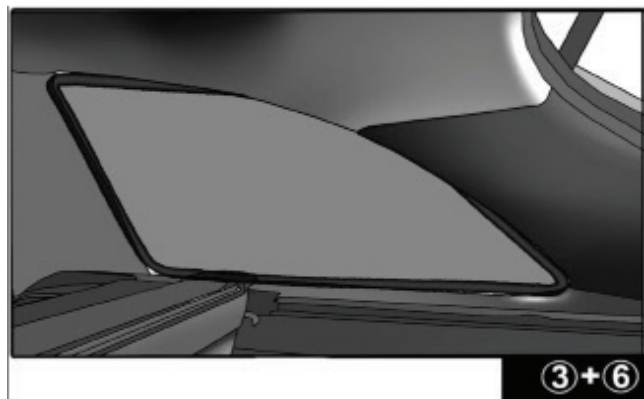

LAND ROVER EVOQUE 5DR
LRO-EV-5-A

SIDE SHADE INSTALLATION

Installation

LAND ROVER EVOQUE 5DR
LRO-EV-5-A

QUARTER LIGHT SHADE INSTALLATION

Installation

LAND ROVER EVOQUE 5DR
LRO-EV-5-A

REAR SHADE INSTALLATION