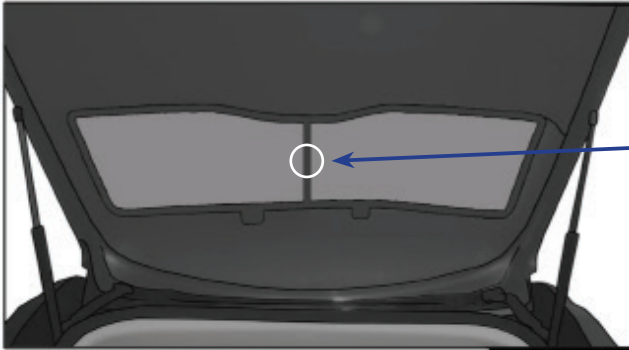

REAR SHADE INSTALLATION