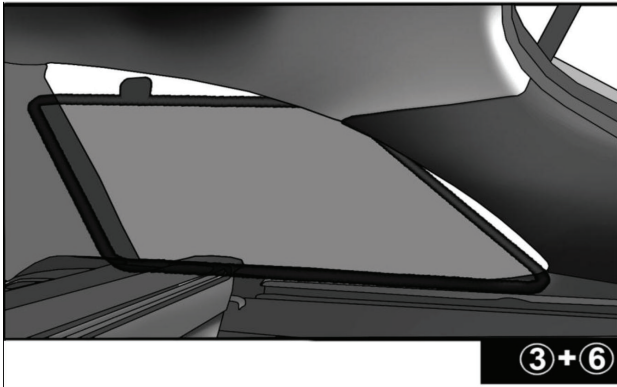

Installation

KIA SORENTO 5DR

KIA-SORE-5-B

QUARTER LIGHT SHADE INSTALLATION

③+⑥

③+⑥

③+⑥