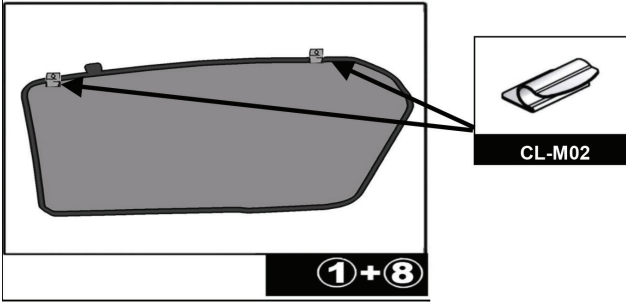

Installation

KIA SORENTO 5DR

KIA-SORE-5-B

SIDE SHADE INSTALLATION