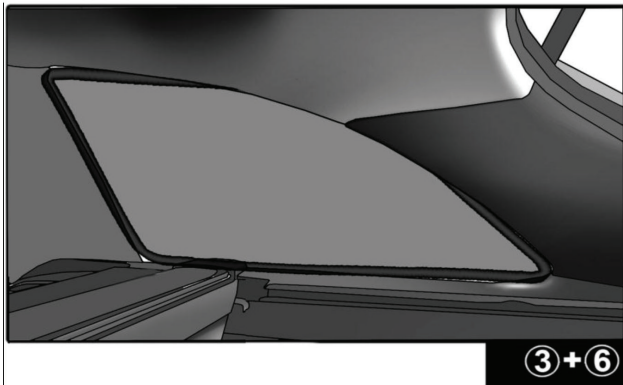

Installation

KIA SORENTO 5DR

KIA-SORE-5-B

QUARTER LIGHT SHADE INSTALLATION

③+⑥

③+⑥

③+⑥