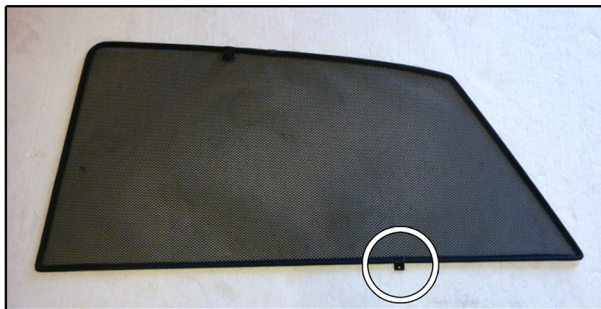

INSTALLATION INSTRUCTIONS

Lexus Rx 350 5dr

COMPONENTS INCLUDED

SHADES

SIDE WINDOWS X2

PORT WINDOWS X2

TAILGATE WINDOW X2

FIXING CLIPS

X8

X2

SIDE SHADE INSTALLATION

SIDE SHADE INSTALLATION

PORT SHADE INSTALLATION

TAILGATE SHADE INSTALLATION

TAILGATE SHADE INSTALLATION