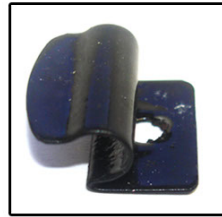

INSTALLATION INSTRUCTIONS

Lexus Rx 350 5dr

COMPONENTS INCLUDED

SHADES

SIDE WINDOWS X2

PORT WINDOWS X2

TAILGATE WINDOW X2

FIXING CLIPS

X8

X2

SIDE SHADE INSTALLATION

SIDE SHADE INSTALLATION

PORT SHADE INSTALLATION

TAILGATE SHADE INSTALLATION

TAILGATE SHADE INSTALLATION