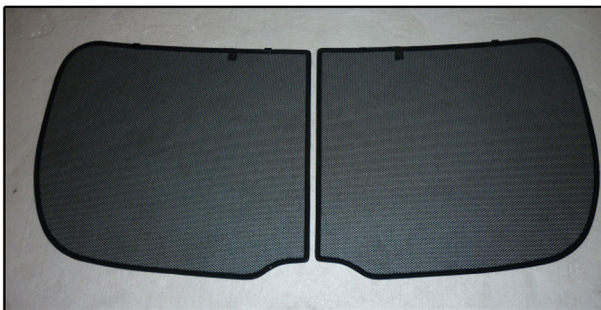

INSTALLATION INSTRUCTIONS

Lexus Rx 350 5dr

COMPONENTS INCLUDED

SHADES

SIDE WINDOWS X2

PORT WINDOWS X2

TAILGATE WINDOW X2

FIXING CLIPS

X8

X2

SIDE SHADE INSTALLATION

SIDE SHADE INSTALLATION

PORT SHADE INSTALLATION

TAILGATE SHADE INSTALLATION

TAILGATE SHADE INSTALLATION