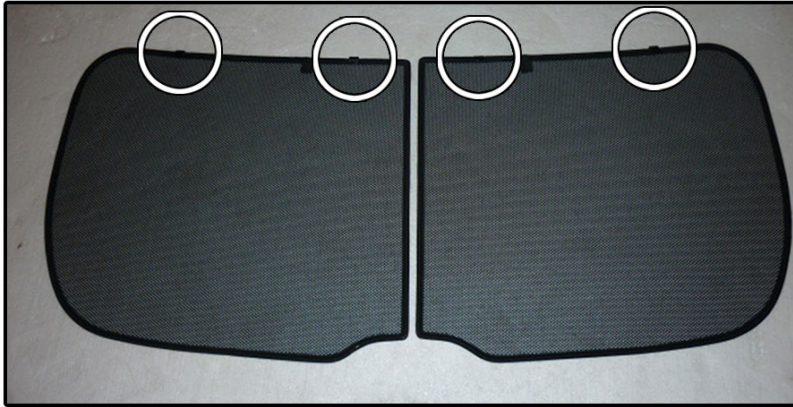

INSTALLATION INSTRUCTIONS

Lexus Rx 350 5dr

COMPONENTS INCLUDED

SHADES

SIDE WINDOWS X2

PORT WINDOWS X2

TAILGATE WINDOW X2

FIXING CLIPS

X8

X2

SIDE SHADE INSTALLATION

SIDE SHADE INSTALLATION

PORT SHADE INSTALLATION

TAILGATE SHADE INSTALLATION

TAILGATE SHADE INSTALLATION