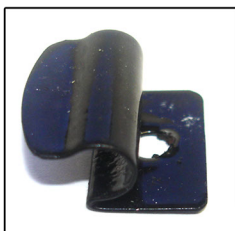

INSTALLATION INSTRUCTIONS

Lexus Rx 350 5dr

COMPONENTS INCLUDED

SHADES

SIDE WINDOWS X2

PORT WINDOWS X2

TAILGATE WINDOW X2

FIXING CLIPS

X8

X2

SIDE SHADE INSTALLATION

SIDE SHADE INSTALLATION

PORT SHADE INSTALLATION

TAILGATE SHADE INSTALLATION

TAILGATE SHADE INSTALLATION