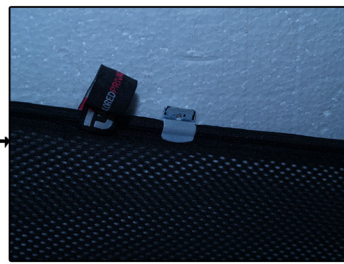

INSTALLATION INSTRUCTIONS

Lexus Rx 350 5dr

COMPONENTS INCLUDED

SHADES

SIDE WINDOWS X2

PORT WINDOWS X2

TAILGATE WINDOW X2

FIXING CLIPS

X8

X2

SIDE SHADE INSTALLATION

SIDE SHADE INSTALLATION

PORT SHADE INSTALLATION

TAILGATE SHADE INSTALLATION

TAILGATE SHADE INSTALLATION