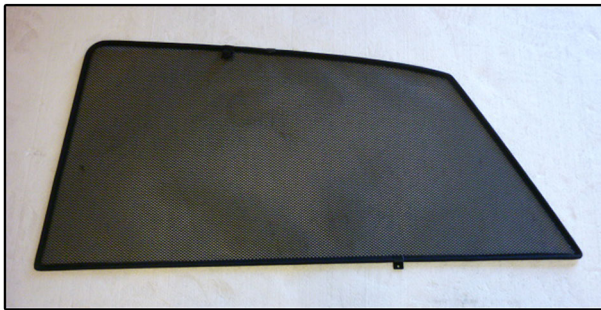

INSTALLATION INSTRUCTIONS

Lexus Rx 350 5dr

COMPONENTS INCLUDED

SHADES

SIDE WINDOWS X2

PORT WINDOWS X2

TAILGATE WINDOW X2

FIXING CLIPS

X8

X2

SIDE SHADE INSTALLATION

SIDE SHADE INSTALLATION

PORT SHADE INSTALLATION

TAILGATE SHADE INSTALLATION

TAILGATE SHADE INSTALLATION