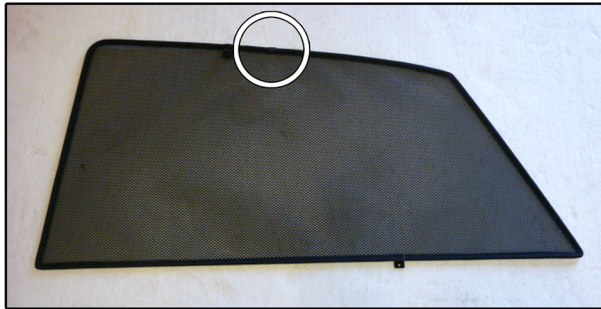

INSTALLATION INSTRUCTIONS

Lexus Rx 350 5dr

COMPONENTS INCLUDED

SHADES

SIDE WINDOWS X2

PORT WINDOWS X2

TAILGATE WINDOW X2

FIXING CLIPS

X8

X2

SIDE SHADE INSTALLATION

SIDE SHADE INSTALLATION

PORT SHADE INSTALLATION

TAILGATE SHADE INSTALLATION

TAILGATE SHADE INSTALLATION