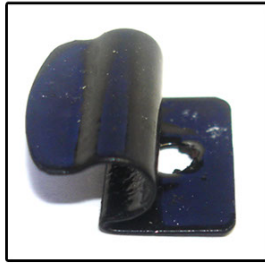

INSTALLATION INSTRUCTIONS

Lexus Rx 350 5dr

COMPONENTS INCLUDED

SHADES

SIDE WINDOWS X2

PORT WINDOWS X2

TAILGATE WINDOW X2

FIXING CLIPS

X8

X2

SIDE SHADE INSTALLATION

SIDE SHADE INSTALLATION

PORT SHADE INSTALLATION

TAILGATE SHADE INSTALLATION

TAILGATE SHADE INSTALLATION