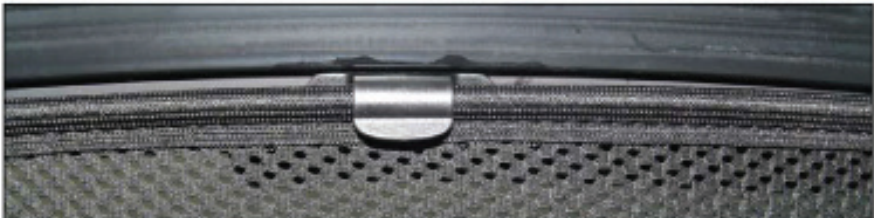

REAR SHADE INSTALLATION

Installation

BMW 5 SERIES TOURING
BMW-5SER-E-B

REAR SHADE INSTALLATION

Installation

BMW 5 SERIES TOURING

BMW-5SER-E-B

REAR SHADE INSTALLATION