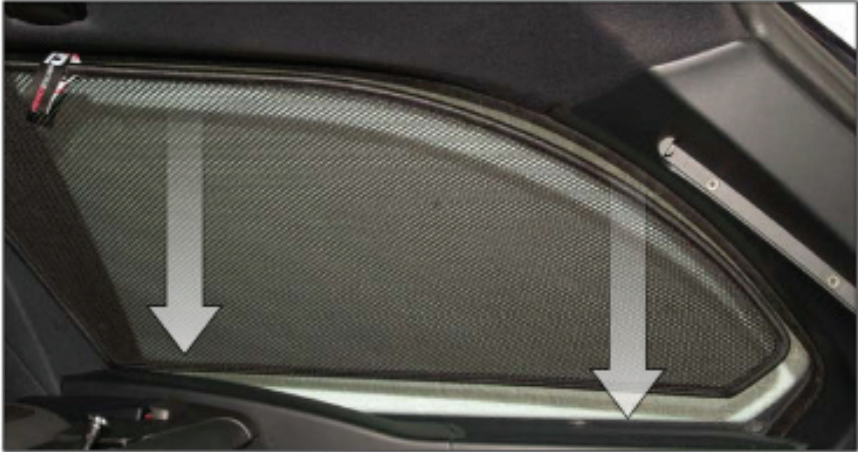

PORTILOAD AREA SHADE INSTALLATION