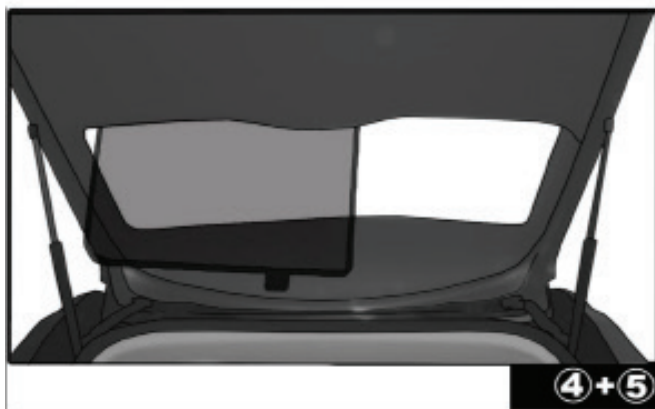

Installation

VOLVO V60 ESTATE
VOL-V60-E-A

QUARTER LIGHT SHADE INSTALLATION

Installation

VOLVO V60 ESTATE
VOL-V60-E-A

REAR SHADE INSTALLATION

Installation

VOLVO V60 ESTATE
VOL-V60-E-A