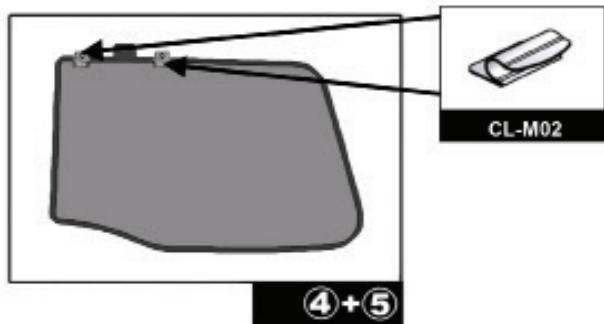

Installation

VOLVO V60 ESTATE
VOL-V60-E-A

QUARTER LIGHT SHADE INSTALLATION

Installation

VOLVO V60 ESTATE
VOL-V60-E-A

REAR SHADE INSTALLATION

Installation

VOLVO V60 ESTATE
VOL-V60-E-A