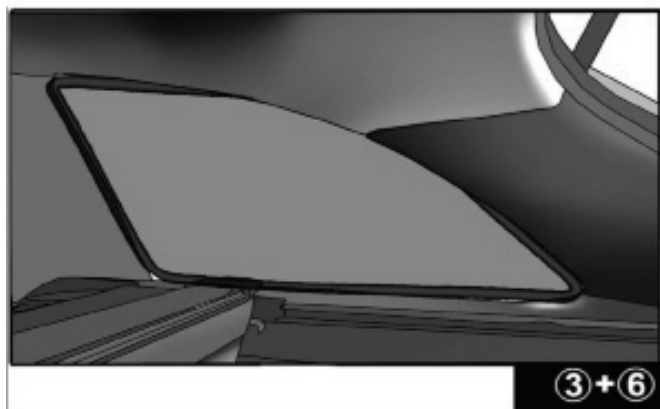

Installation

VOLVO V60 ESTATE
VOL-V60-E-A

QUARTER LIGHT SHADE INSTALLATION