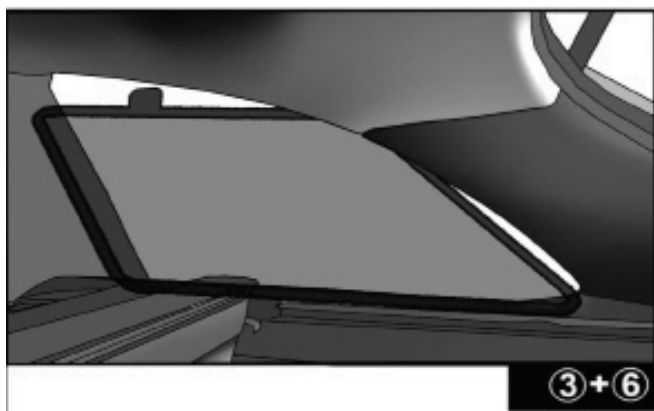

Installation

VOLVO V60 ESTATE
VOL-V60-E-A

QUARTER LIGHT SHADE INSTALLATION