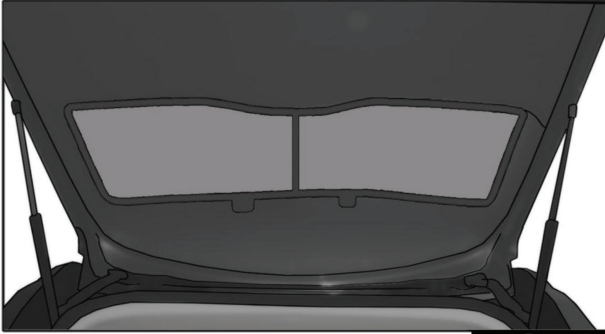

Installation

BMW 3 SERIES (F30)

BMW-3SER-4-C

REAR SHADE INSTALLATION

④+⑤