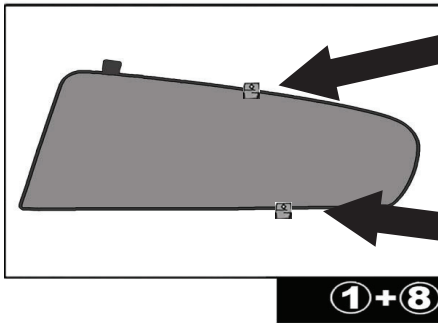

CL-M14 x 1

Installation

MERCEDES E CLASS 4 DR

MB-ECLS-4-B

SIDE SHADE INSTALLATION

Installation

MERCEDES E CLASS 4 DR

MB-ECLS-4-B