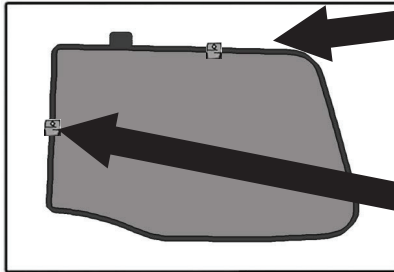

TAILGATE SHADE INSTALLATION

④+⑤

CL-M01

CL-M14