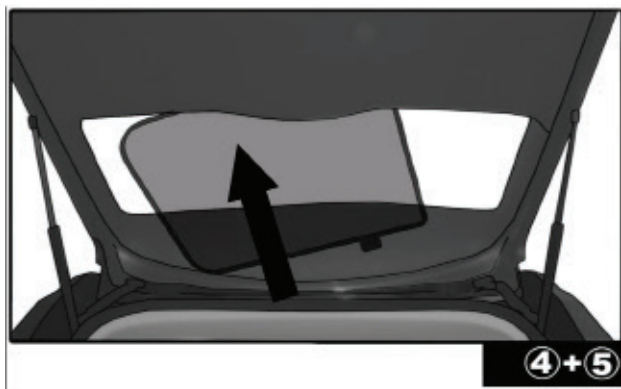

FORD C-MAX GRAND 5DR
FOR-CMGR-5-B

QUARTER LIGHT SHADE INSTALLATION

Installation

FORD C-MAX GRAND 5DR
FOR-CMGR-5-B

REAR SHADE INSTALLATION

Installation

FORD C-MAX GRAND 5DR
FOR-CMGR-5-B

REAR SHADE INSTALLATION