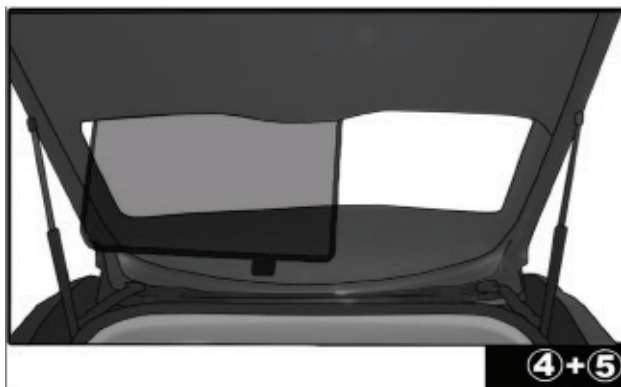

FORD C-MAX GRAND 5DR
FOR-CMGR-5-B

QUARTER LIGHT SHADE INSTALLATION

Installation

FORD C-MAX GRAND 5DR
FOR-CMGR-5-B

REAR SHADE INSTALLATION

Installation

FORD C-MAX GRAND 5DR
FOR-CMGR-5-B

REAR SHADE INSTALLATION