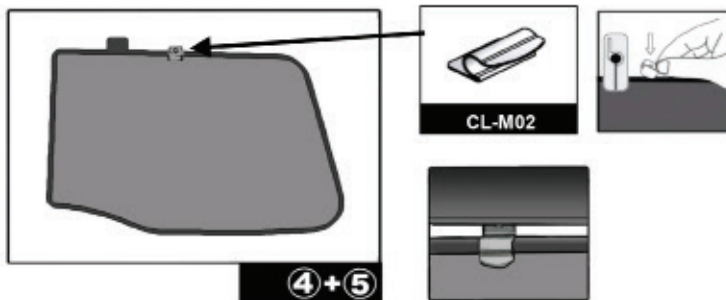

FORD C-MAX GRAND 5DR
FOR-CMGR-5-B

QUARTER LIGHT SHADE INSTALLATION

Installation

FORD C-MAX GRAND 5DR
FOR-CMGR-5-B

REAR SHADE INSTALLATION

Installation

FORD C-MAX GRAND 5DR
FOR-CMGR-5-B

REAR SHADE INSTALLATION