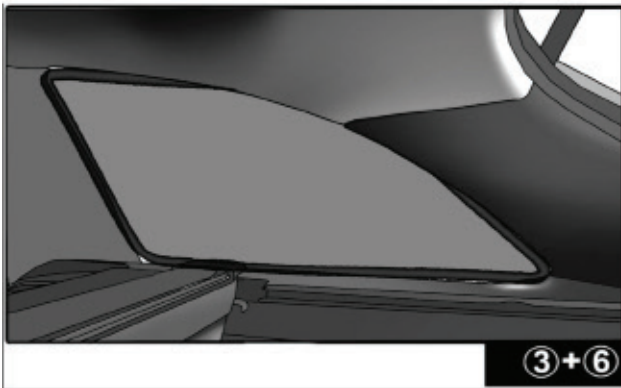

QUARTER LIGHT SHADE INSTALLATION