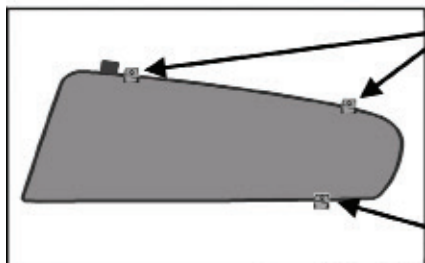

Installation Manual

FORD C-MAX GRAND 5DR
FOR-CMGR-5-B

COMPONENTS INCLUDED

CL-M12 x 2

CL-M02 x 4

CL-P03 x 4

CL-W01 x 1

CAR
S H A D E S

Installation

FORD C-MAX GRAND 5DR
FOR-CMGR-5-B

SIDE SHADE INSTALLATION

1 + 8

Please ensure surface area is wiped clean with surface cleaner before adding the sticky clip.

1 + 8

1 + 8

Installation