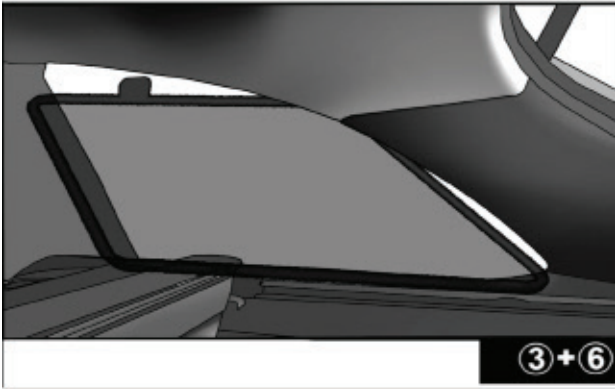

QUARTER LIGHT SHADE INSTALLATION