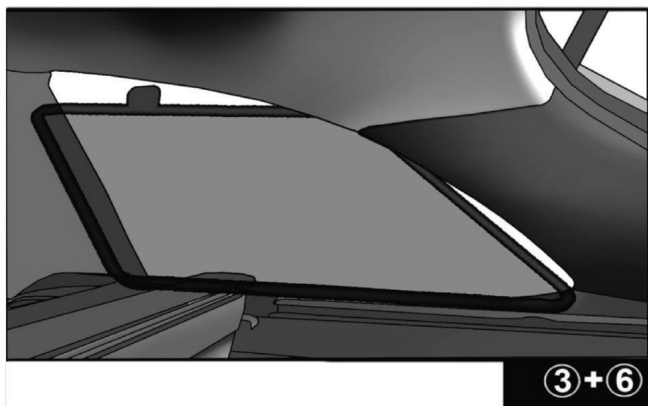

SIDE SHADE INSTALLATION

Installation

FORD C-MAX 5DR

FOR-CMAX-5-B

QUARTER LIGHT SHADE INSTALLATION

3+6

Installation

FORD C-MAX 5DR
FOR-CMAX-5-B