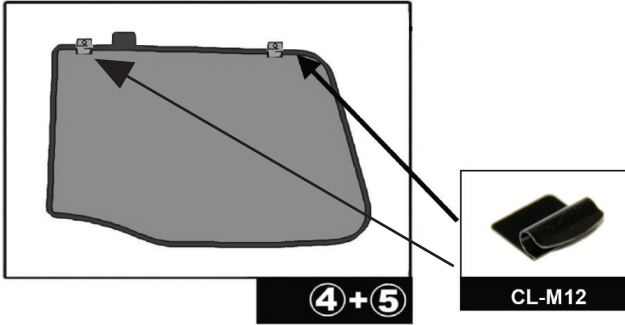

REAR SHADE INSTALLATION