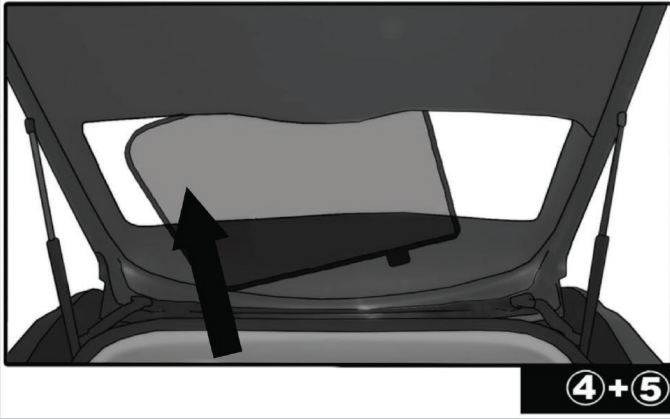

REAR SHADE INSTALLATION