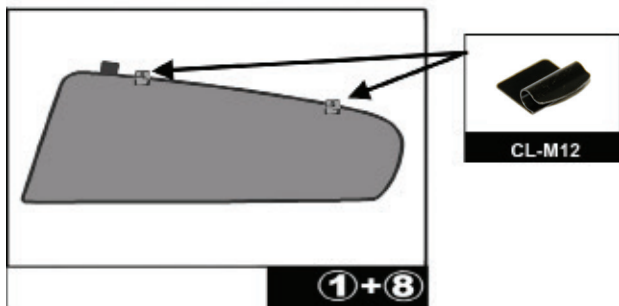

Installation Manual

FORD C-MAX 5DR
FOR-CMAX-5-B

COMPONENTS INCLUDED

CL-M12 x 8

CL-M02 x 2

Installation

FORD C-MAX 5DR

FOR-CMAX-5-B

SIDE SHADE INSTALLATION

Installation

FORD C-MAX 5DR

FOR-CMAX-5-B

QUARTER LIGHT SHADE INSTALLATION

3+6

Installation

FORD C-MAX 5DR
FOR-CMAX-5-B