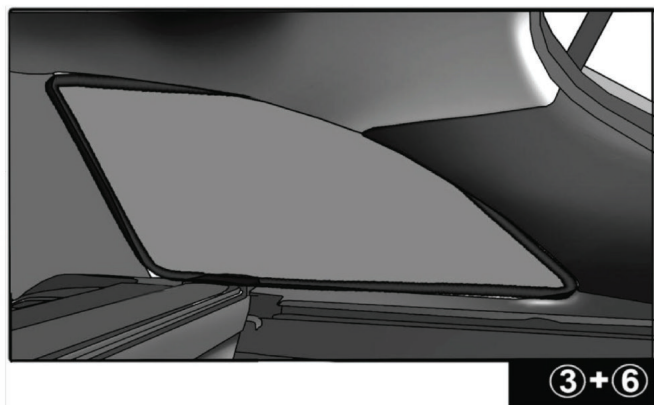

SIDE SHADE INSTALLATION

Installation

FORD C-MAX 5DR

FOR-CMAX-5-B

QUARTER LIGHT SHADE INSTALLATION

3+6

Installation

FORD C-MAX 5DR
FOR-CMAX-5-B