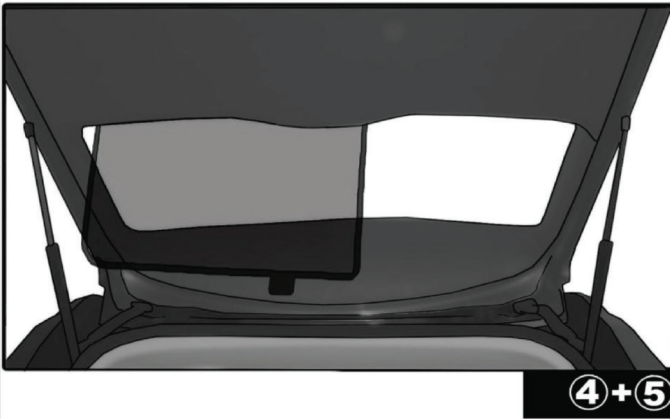

REAR SHADE INSTALLATION