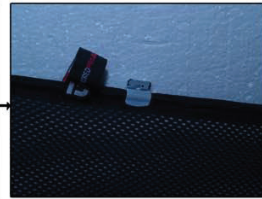

Installation Manual

FORD S-MAX 5DR
FOR-SMAX-5-B

COMPONENTS INCLUDED

Side Windows x 2

Port Windows x 2

Tailgate Window x 2

FIXING CLIPS

CL-M01 x 4

CL-M12 x 2

CAR[®]
S H A D E S

Installation

FORD S-MAX 5DR
FOR-SMAX-5-B

SIDE SHADE INSTALLATION

Installation

FORD S-MAX 5DR
FOR-SMAX-5-B

SIDE SHADE INSTALLATION

X2

Installation

FORD S-MAX 5DR
FOR-SMAX-5-B

PORT SHADE INSTALLATION

X2

Installation

FORD S-MAX 5DR
FOR-SMAX-5-B

TAILGATE SHADE INSTALLATION