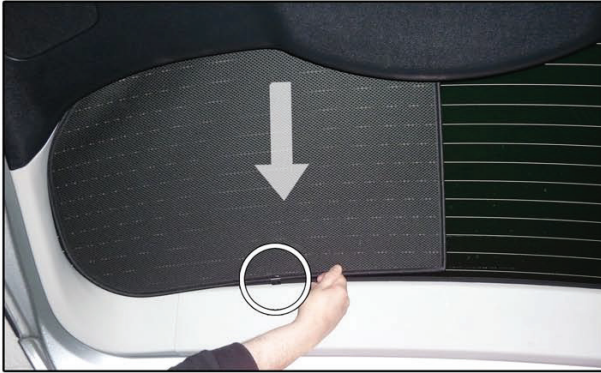

TAILGATE SHADE INSTALLATION