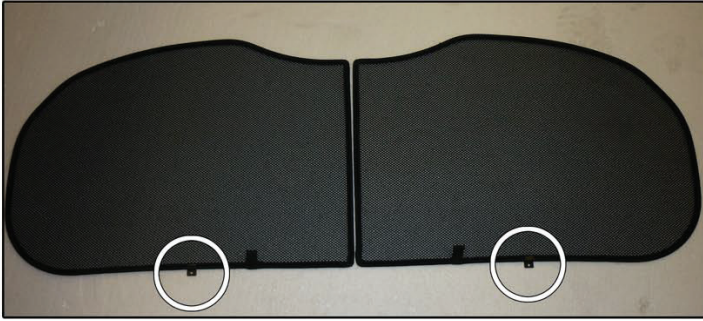

X2

Installation

FORD S-MAX 5DR
FOR-SMAX-5-B

PORT SHADE INSTALLATION

X2

Installation

FORD S-MAX 5DR
FOR-SMAX-5-B

TAILGATE SHADE INSTALLATION