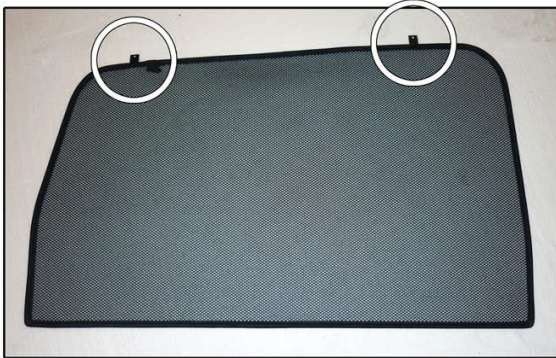

CL-M12 x 2

CAR[®]
S H A D E S

Installation

FORD S-MAX 5DR
FOR-SMAX-5-B

SIDE SHADE INSTALLATION

Installation

FORD S-MAX 5DR
FOR-SMAX-5-B

SIDE SHADE INSTALLATION