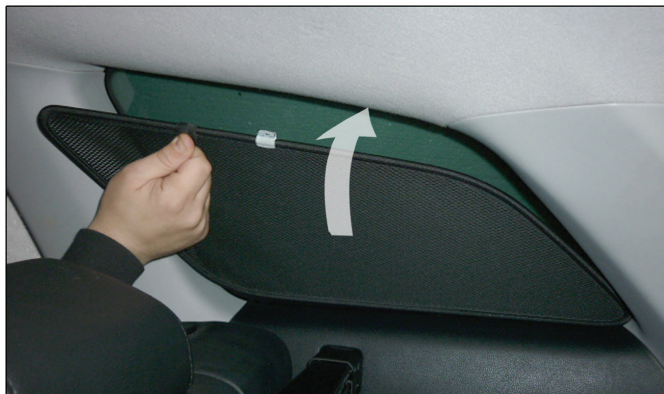

MAZDA CX7 5DR

MAZ-CX7-5-A

SIDE SHADE INSTALLATION

X2

Installation

MAZDA CX7 5DR

MAZ-CX7-5-A

PORT SHADE INSTALLATION