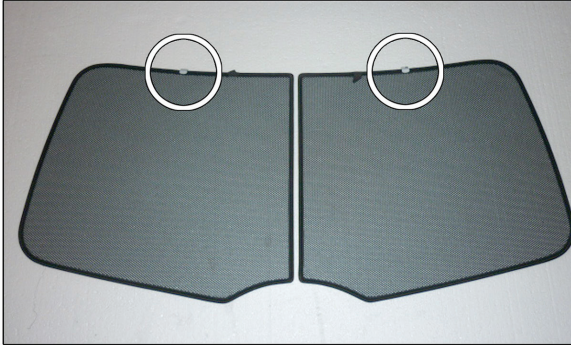

MAZDA CX7 5DR

MAZ-CX7-5-A

SIDE SHADE INSTALLATION

X2

Installation

MAZDA CX7 5DR

MAZ-CX7-5-A

PORT SHADE INSTALLATION

Installation

MAZDA CX7 5DR

MAZ-CX7-5-A

PORT SHADE INSTALLATION

Installation

MAZDA CX7 5DR

MAZ-CX7-5-A

TAILGATE SHADE INSTALLATION