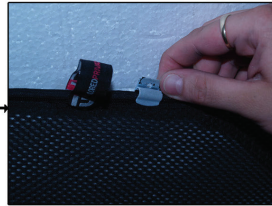

SIDE SHADE INSTALLATION