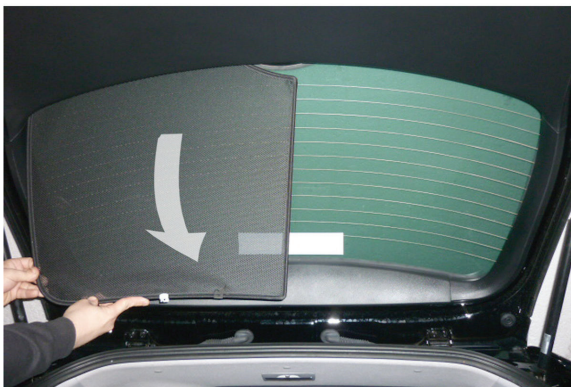

Installation

MAZDA CX7 5DR

MAZ-CX7-5-A

PORT SHADE INSTALLATION

Installation

MAZDA CX7 5DR

MAZ-CX7-5-A

TAILGATE SHADE INSTALLATION