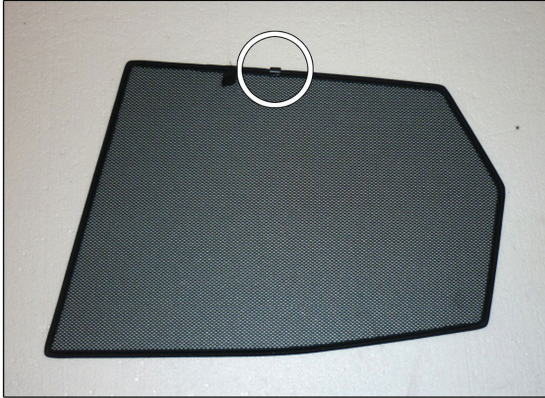

Installation Manual

MAZDA CX7 5DR
MAZ-CX7-5-A

COMPONENTS INCLUDED

SIDE WINDOWS X2

PORT WINDOW X2

TAILGATE WINDOW X2

CL-M02 x 6

Installation

MAZDA CX7 5DR

MAZ-CX7-5-A

SIDE SHADE INSTALLATION

Installation

MAZDA CX7 5DR

MAZ-CX7-5-A

SIDE SHADE INSTALLATION

Installation