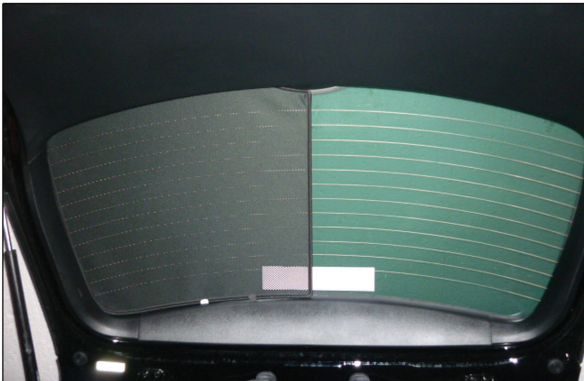

Installation

MAZDA CX7 5DR

MAZ-CX7-5-A

TAILGATE SHADE INSTALLATION

X2