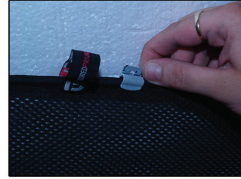

Installation

MAZDA CX7 5DR

MAZ-CX7-5-A

PORT SHADE INSTALLATION

Installation

MAZDA CX7 5DR

MAZ-CX7-5-A

TAILGATE SHADE INSTALLATION