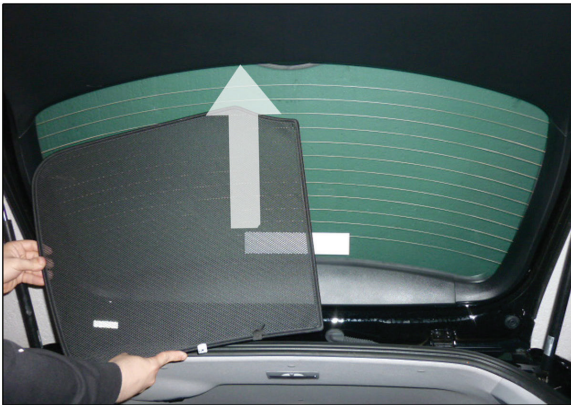

Installation

MAZDA CX7 5DR

MAZ-CX7-5-A

PORT SHADE INSTALLATION

Installation

MAZDA CX7 5DR

MAZ-CX7-5-A

TAILGATE SHADE INSTALLATION