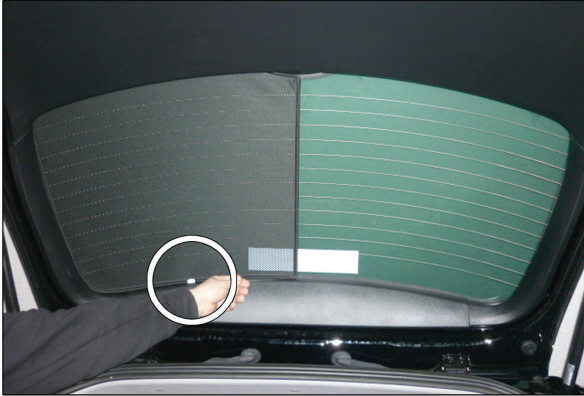

Installation

MAZDA CX7 5DR

MAZ-CX7-5-A

TAILGATE SHADE INSTALLATION

X2