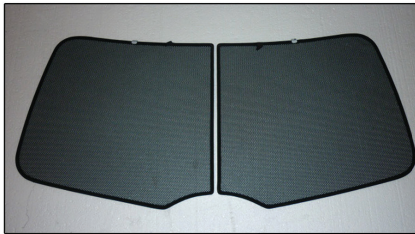

Installation Manual

MAZDA CX7 5DR
MAZ-CX7-5-A

COMPONENTS INCLUDED

SIDE WINDOWS X2

PORT WINDOW X2

TAILGATE WINDOW X2

CL-M02 x 6

Installation

MAZDA CX7 5DR

MAZ-CX7-5-A

SIDE SHADE INSTALLATION

Installation

MAZDA CX7 5DR

MAZ-CX7-5-A

SIDE SHADE INSTALLATION

Installation