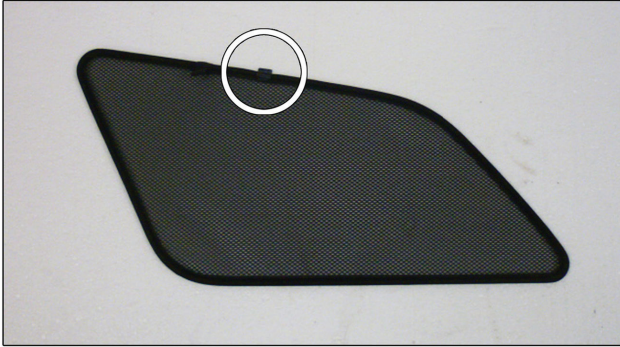

MAZDA CX7 5DR

MAZ-CX7-5-A

SIDE SHADE INSTALLATION

Installation

MAZDA CX7 5DR

MAZ-CX7-5-A

SIDE SHADE INSTALLATION

Installation

MAZDA CX7 5DR

MAZ-CX7-5-A

SIDE SHADE INSTALLATION

X2

Installation

MAZDA CX7 5DR

MAZ-CX7-5-A

PORT SHADE INSTALLATION

Installation

MAZDA CX7 5DR

MAZ-CX7-5-A

PORT SHADE INSTALLATION

Installation

MAZDA CX7 5DR

MAZ-CX7-5-A

TAILGATE SHADE INSTALLATION