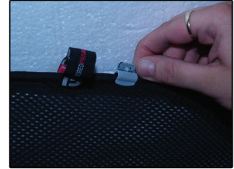

MAZDA CX7 5DR

MAZ-CX7-5-A

SIDE SHADE INSTALLATION

X2

Installation

MAZDA CX7 5DR

MAZ-CX7-5-A

PORT SHADE INSTALLATION