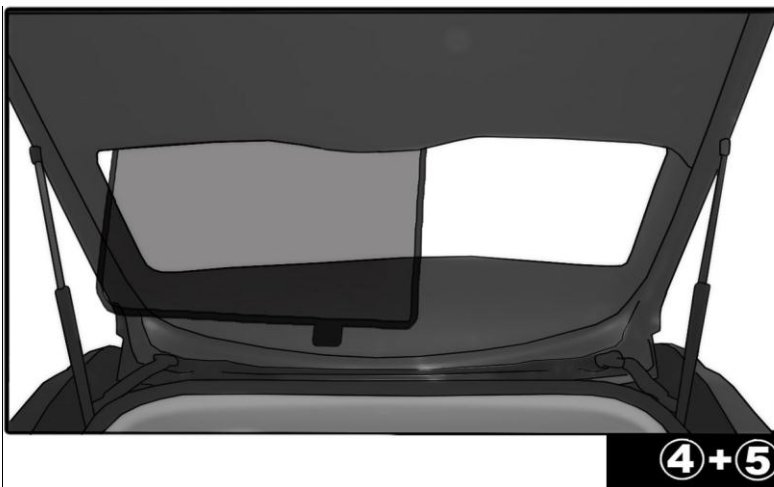

REAR SHADE INSTALLATION