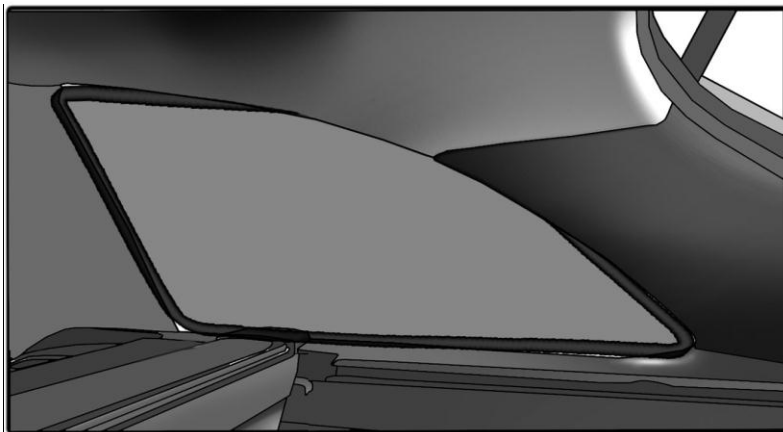

QUARTER LIGHT SHADE INSTALLATION

③+⑥

③+⑥

③+⑥