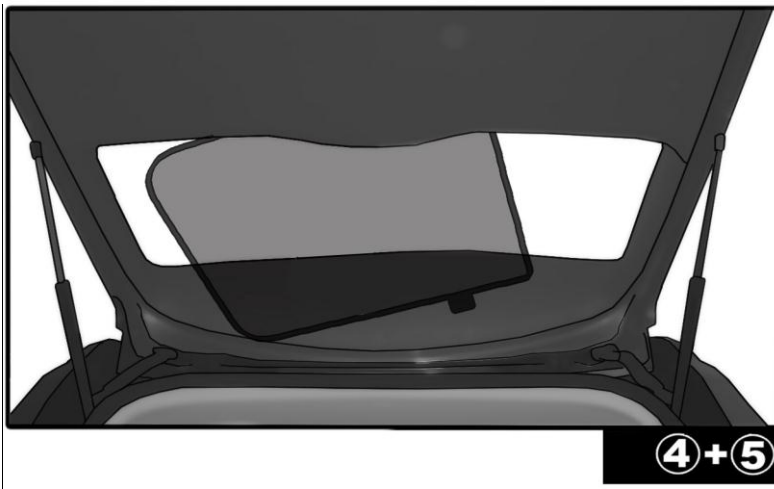

INSTALLATION INSTRUCTIONS

KIA SOUL

KIA-SOUL-5-A

COMPONENTS INCLUDED

SHADES

FIXING CLIPS

SIDE SHADE INSTALLATION

QUARTER LIGHT SHADE INSTALLATION

③+⑥

③+⑥

③+⑥

REAR SHADE INSTALLATION

REAR SHADE INSTALLATION

④+⑤