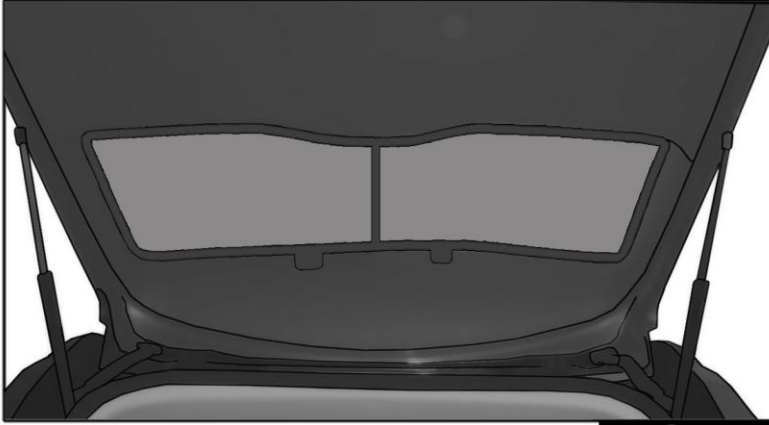

REAR SHADE INSTALLATION

④+⑤