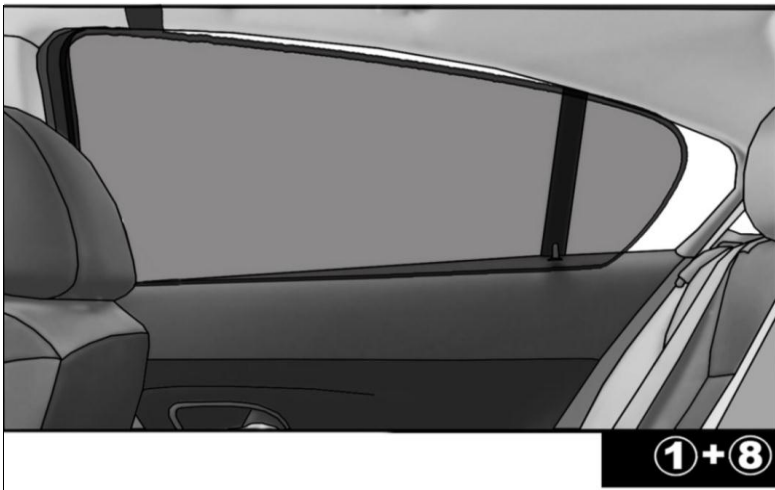

INSTALLATION INSTRUCTIONS

KIA SOUL

KIA-SOUL-5-A

COMPONENTS INCLUDED

SHADES

FIXING CLIPS

SIDE SHADE INSTALLATION

QUARTER LIGHT SHADE INSTALLATION