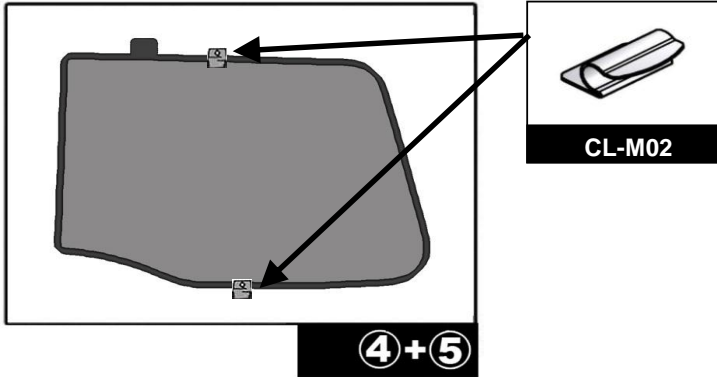

INSTALLATION INSTRUCTIONS

KIA SOUL

KIA-SOUL-5-A

COMPONENTS INCLUDED

SHADES

FIXING CLIPS

SIDE SHADE INSTALLATION

QUARTER LIGHT SHADE INSTALLATION

③+⑥

③+⑥

③+⑥

REAR SHADE INSTALLATION

REAR SHADE INSTALLATION

④+⑤