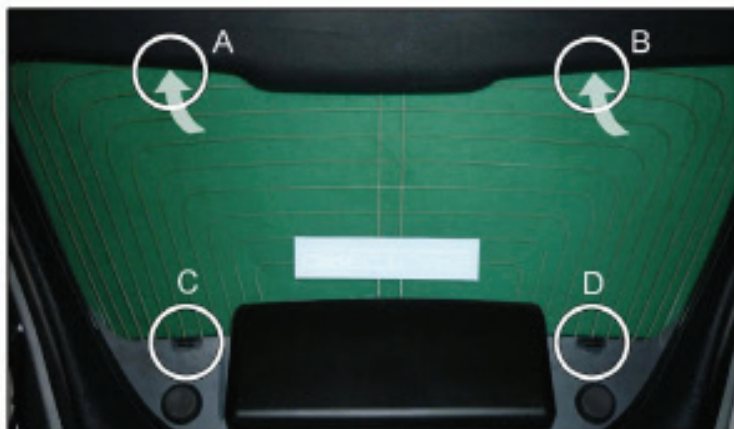

X2

Installation

PEUGEOT 407 ESTATE
PEU-407-E-A

PORT SHADE INSTALLATION

Installation

PEUGEOT 407 ESTATE

PEU-407-E-A

TAILGATE SHADE INSTALLATION