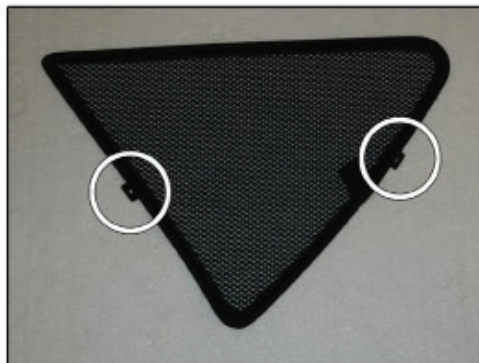

SIDE SHADE INSTALLATION

Installation

PEUGEOT 407 ESTATE
PEU-407-E-A

PORT SHADE INSTALLATION

Installation

PEUGEOT 407 ESTATE

PEU-407-E-A

PORT SHADE INSTALLATION