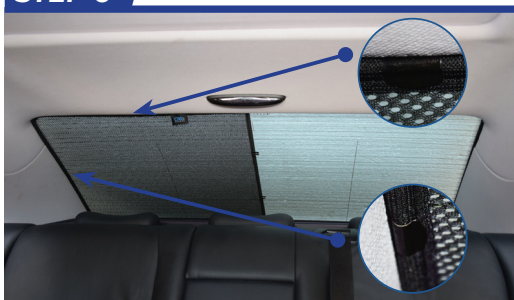

Installation

MERCEDES-BENZ E CLASS 4DR
MB-ECLS-4-A

Components Needed

Tailgate Shades

CL-M12 x 2

CL-M14 x 2

CL-M01 x 2

Tailgate Shade Installation

STEP 1

STEP 2

STEP 3

STEP 4

STEP 5

STEP 6

Repeat this whole process for the other side.

Installation