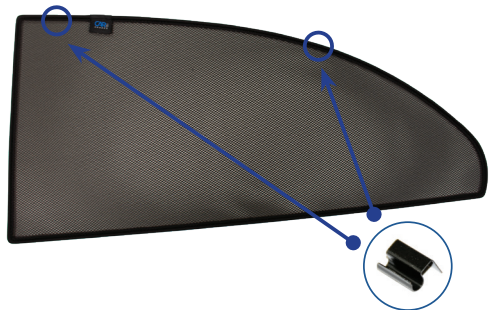

Side Shade Installation

STEP 1