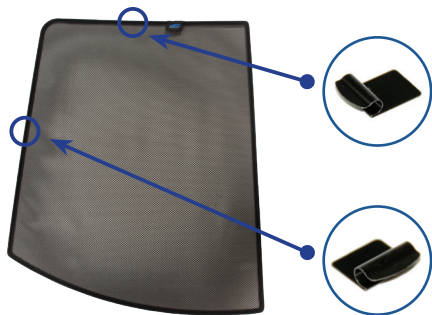

Installation

MERCEDES-BENZ E CLASS 4DR
MB-ECLS-4-A

Components Needed

Tailgate Shade Installation

STEP 1