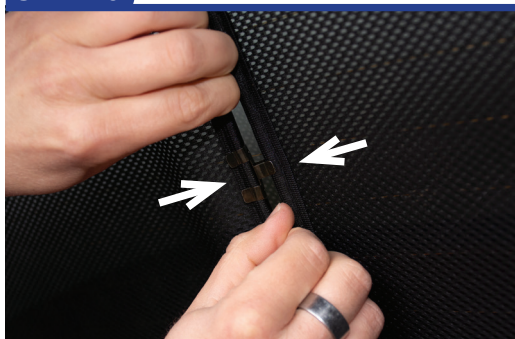

STEP 1

STEP 2

STEP 3

STEP 4

STEP 5

STEP 6

Repeat this whole process for the other side.

Installation

MERCEDES-BENZ E CLASS 4DR
MB-ECLS-4-A

Tailgate Shade Installation

STEP 7

STEP 8

STEP 9

STEP 10

STEP 11