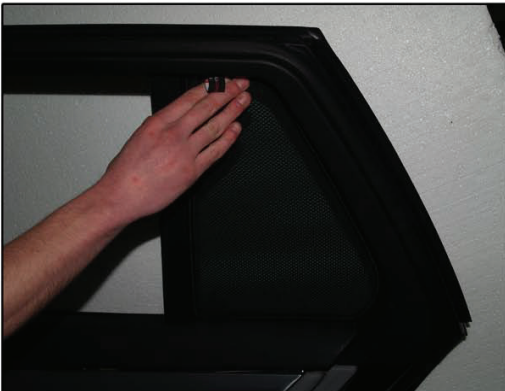

SIDE SHADE INSTALLATION