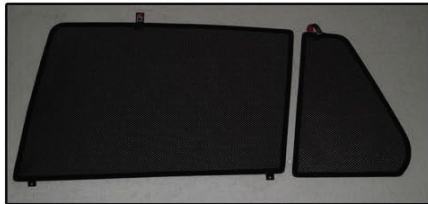

Installation Manual

MERCEDES C-CLASS ESTATE
MB-CCLS-E-C

COMPONENTS INCLUDED

SIDE WINDOWS X2

PORT WINDOW X2

TAILGATE WINDOW X2

FIXING CLIPS

CL-M02 x 2

CL-M04 x 2

CL-P01 x 2

CL-M13 x 4

CL-W01 x 1

CAR
SHADES

Installation

MERCEDES C-CLASS ESTATE

MB-CCLS-E-C