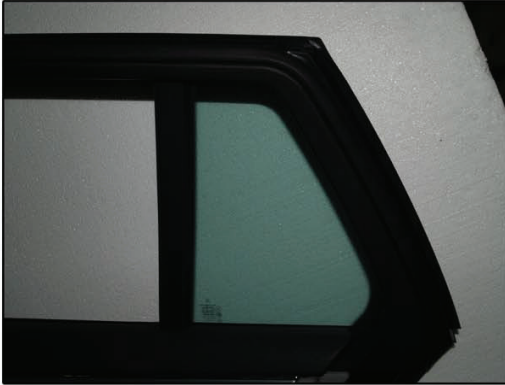

Installation Manual

MERCEDES C-CLASS ESTATE
MB-CCLS-E-C

COMPONENTS INCLUDED

SIDE WINDOWS X2

PORT WINDOW X2

TAILGATE WINDOW X2

FIXING CLIPS

CL-M02 x 2

CL-M04 x 2

CL-P01 x 2

CL-M13 x 4

CL-W01 x 1

CAR
SHADES

Installation

MERCEDES C-CLASS ESTATE

MB-CCLS-E-C

SIDE SHADE INSTALLATION

Installation

MERCEDES C-CLASS ESTATE

MB-CCLS-E-C

SIDE SHADE INSTALLATION

Installation

MERCEDES C-CLASS ESTATE
MB-CCLS-E-C

SIDE SHADE INSTALLATION