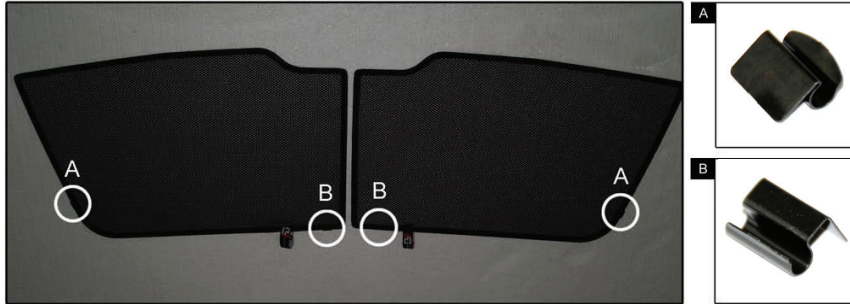

PORT SHADE INSTALLATION

X2

Installation

MERCEDES C-CLASS ESTATE

MB-CCLS-E-C

TAILGATE SHADE INSTALLATION

Installation

MERCEDES C-CLASS ESTATE