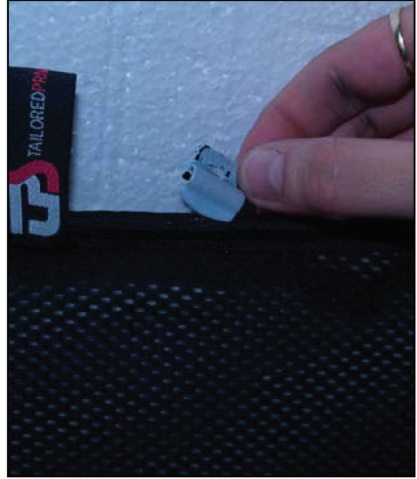

Installation

MAZDA 6 5DR

MAZ-6-5-A

SIDE SHADE INSTALLATION

X2