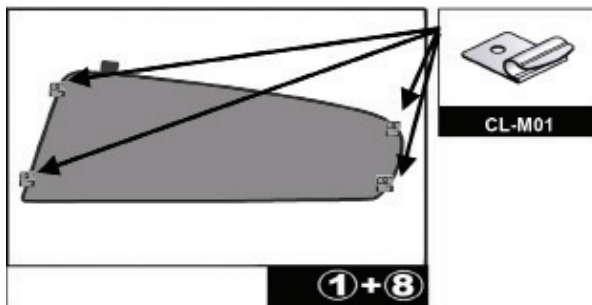

Installation Manual

KIA CARNIVAL / SEDONA 5DR
KIA-CARN-5-B

COMPONENTS INCLUDED

CL-M01 x 8

CL-P03 x 4

Installation

KIA CARNIVAL / SEDONA 5DR
KIA-CARN-5-B

SIDE SHADE INSTALLATION