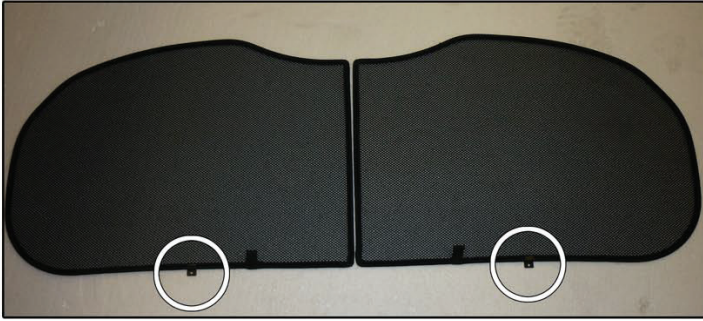

TAILGATE SHADE INSTALLATION